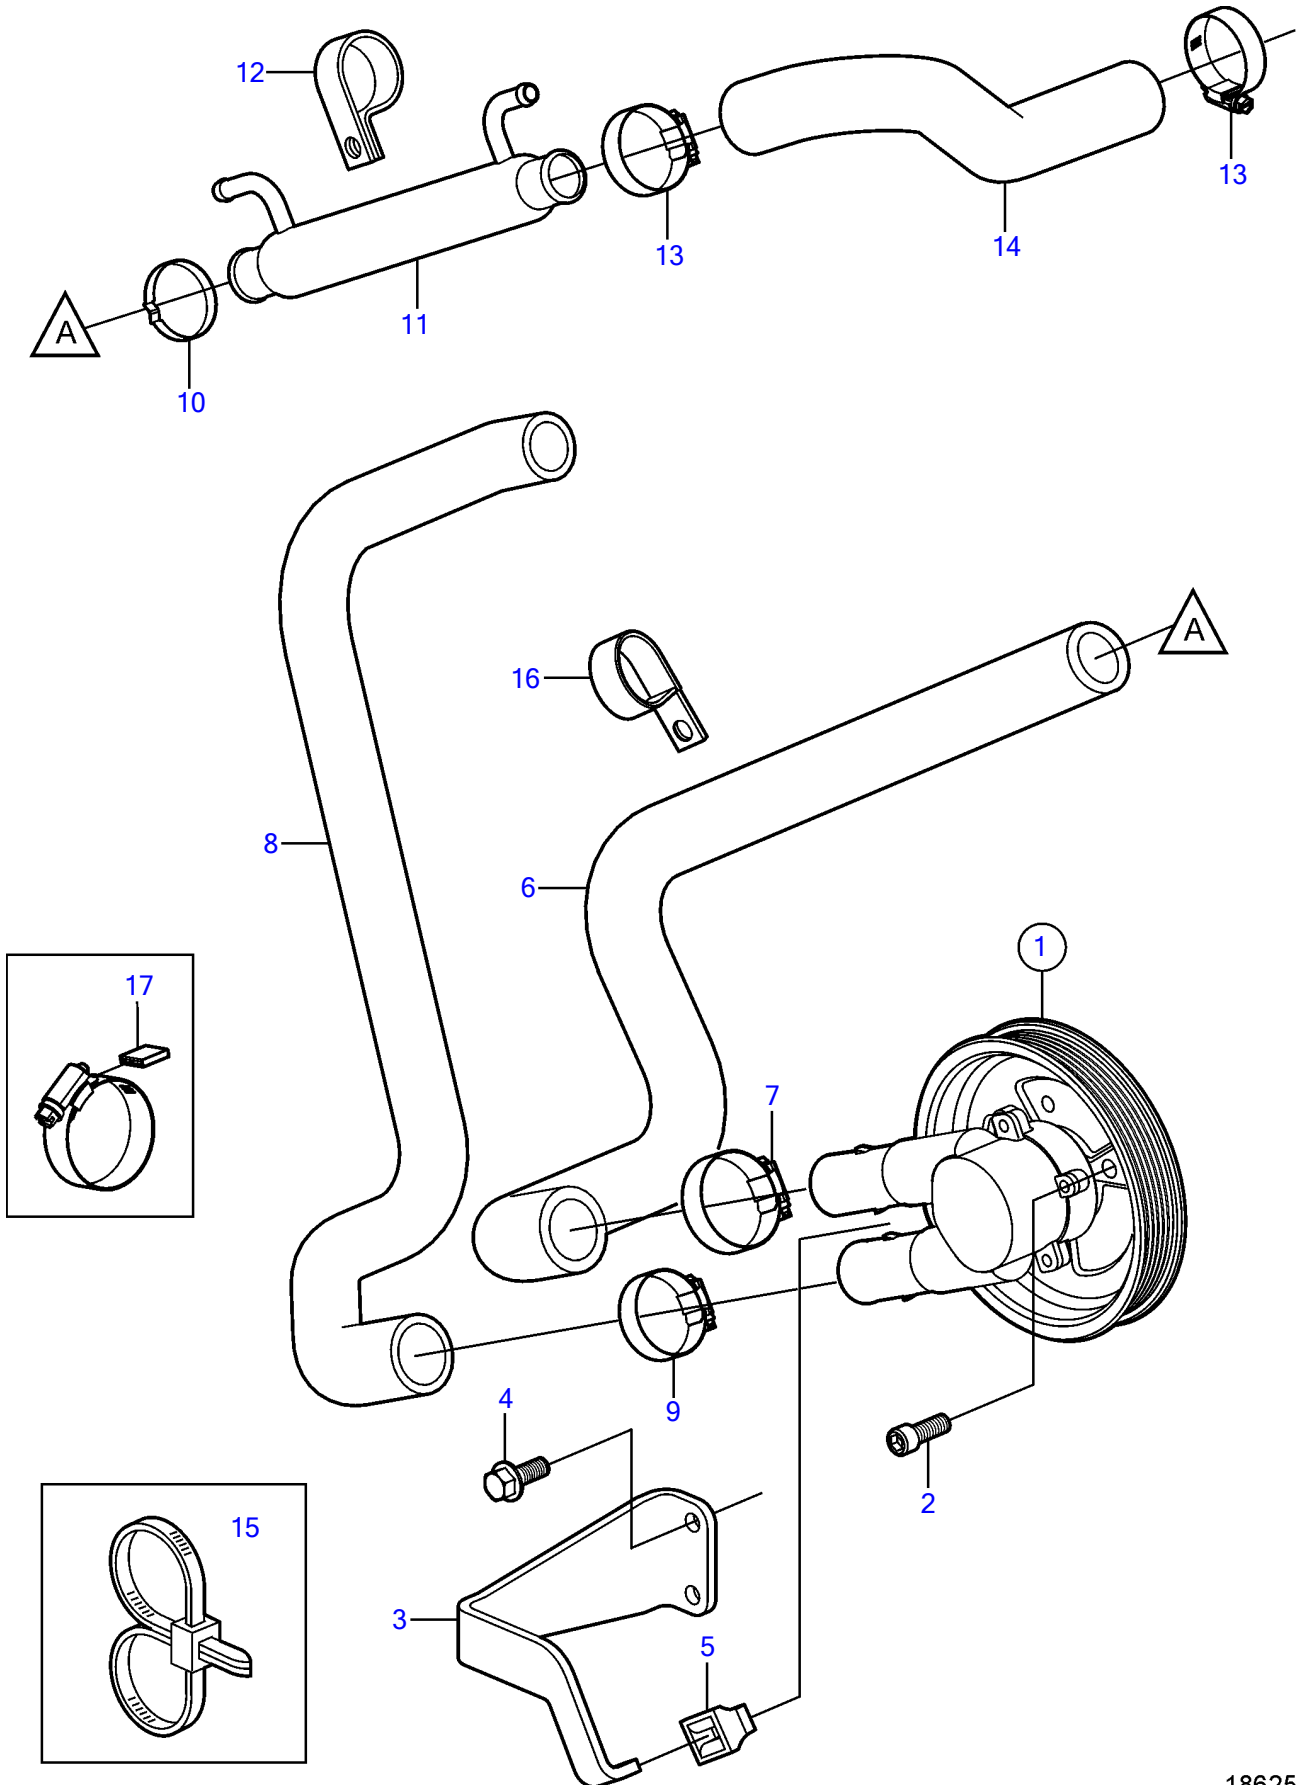

5.0GXi-B, 5.0OSi-B, 5.7Gi-B, 5.7GXi-C, 5.7OSi-A, 5.7OSXi-A

Upd:2014-02-12

18625

18625
7744230-26-5037

5.0GXl-B, 5.0OSl-B, 5.7Gl-B, 5.7GXl-C, 5.7OSl-A, 5.7OSXl-A

REF	PART NO.	QTY	DESCRIPTION	SEE SEC.	NOTES
1	3857202	1	Sea water pump	5038	
2	3857939	3	Screw		
3	3858241	1	Stay		
4	3853266	2	Flange screw		
5	3857954	1	Stop lug		
6	3858238	1	Hose		
7	3850422	1	Hose clamp		
8	3861740	1	Hose		
9	3853786	1	Hose clamp		
10	982645	1	Clamp		
11	3861786	1	Heat exchanger		
12	3861788	1	Bracket		
13	3853786	2	Hose clamp		
14	3861567	1	Hose		
15	3850115	1	Retainer		
16	3853312	1	Clamp		
17	3858532	X	Cover		W=0.465" (11.8mm)
	3861999	X	Cover		W=0.300" (7.6mm)