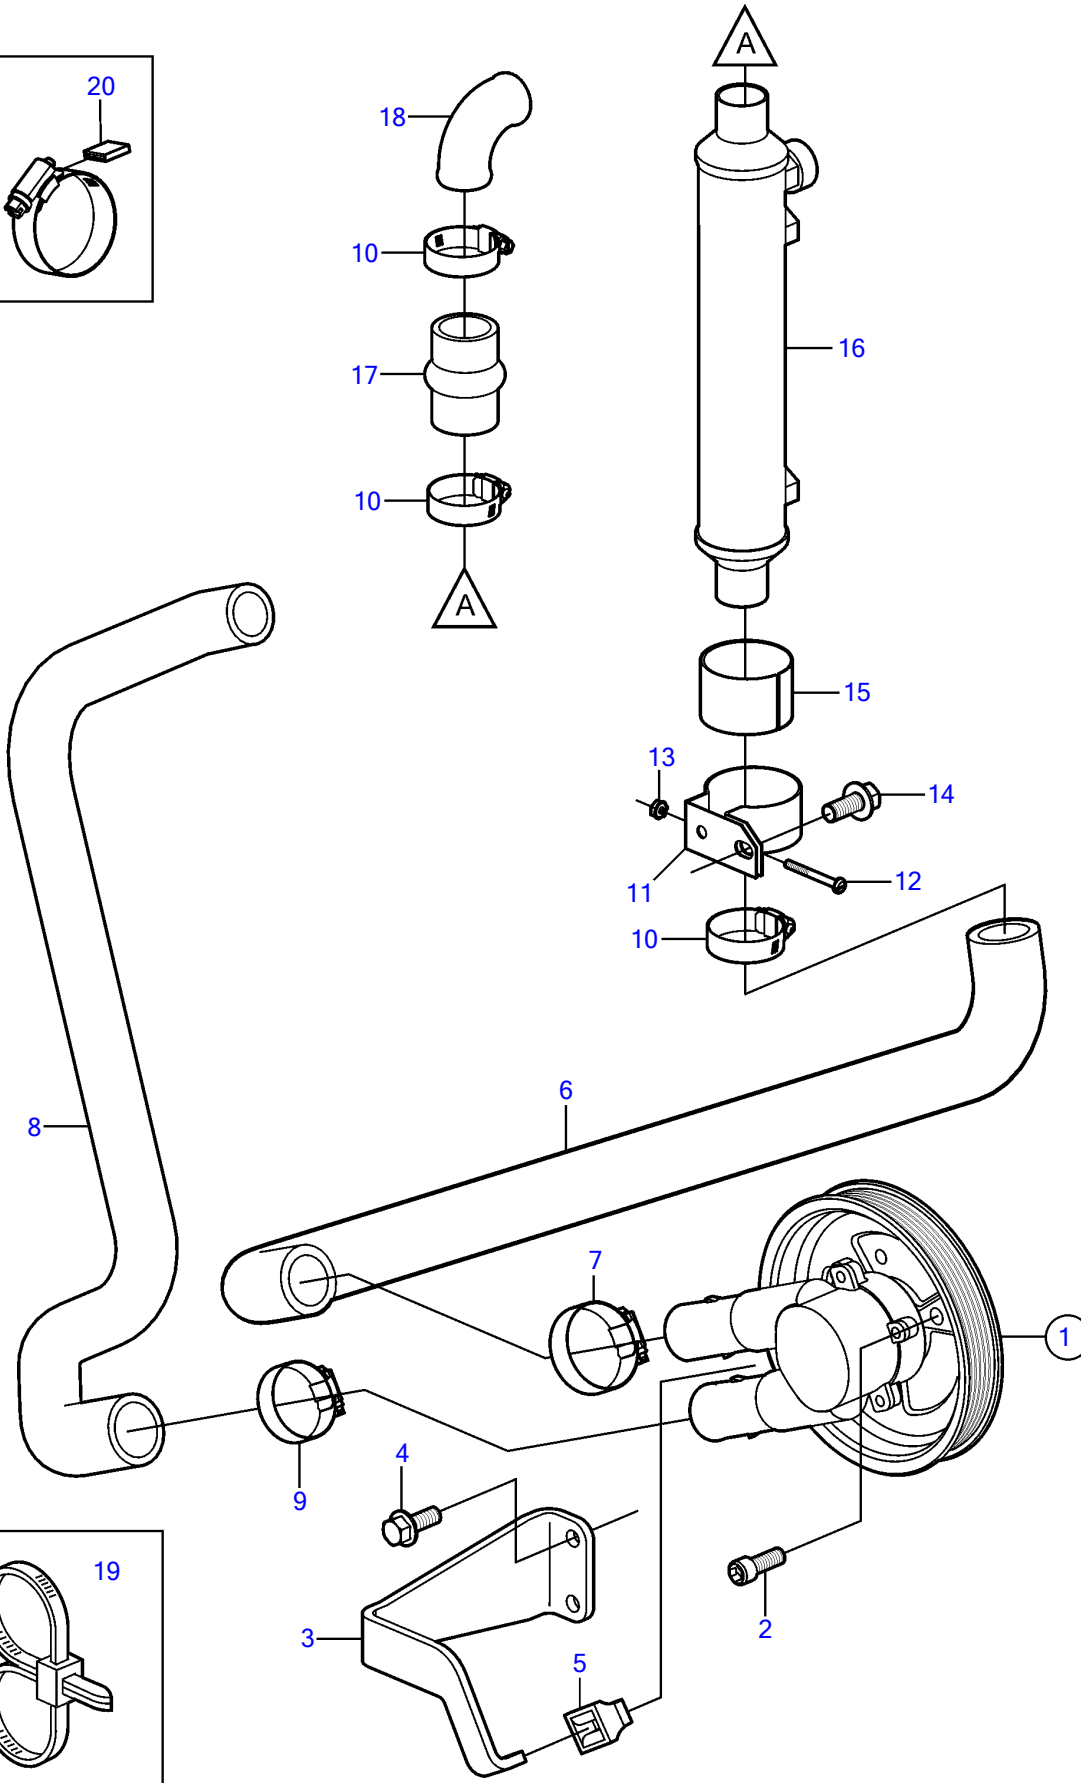

5.7GiI-B, 5.7GXII-C

18613

Upd:2014-02-12

18613

7744230-26-5025

5.7GiI-B, 5.7GXII-C

REF	PART NO.	QTY	DESCRIPTION	SEE SEC.	NOTES
1	3857202	1	Sea water pump	5038	
2	3857939	3	Screw		
3	3858241	1	Stay		
4	3853266	2	Flange screw		
5	3857954	1	Stop lug		
6	3861400	1	Hose		Sea water cooling
	3861569	1	Hose		Fresh water cooling
7	3850422	1	Hose clamp		
8	3861740	1	Hose		
9	3853786	1	Hose clamp		
10	3853786	3	Hose clamp		
11	(3852218)	1	Clamp		Obsolete part
12	(3852126)	1	Screw		Obsolete part
13	(3852079)	1	Nut		Obsolete part
14	3853154	1	Flange screw		
15	3853236	1	Spacer		
16	3861479	1	Oil cooler	5102	
17	3860021	1	Hose		
18	(3861607)	1	Riser		Obsolete part
19	3850115	1	Retainer		
20	3858532	X	Cover		W=0.465" (11.8mm)
	3861999	X	Cover		W=0.300" (7.6mm)