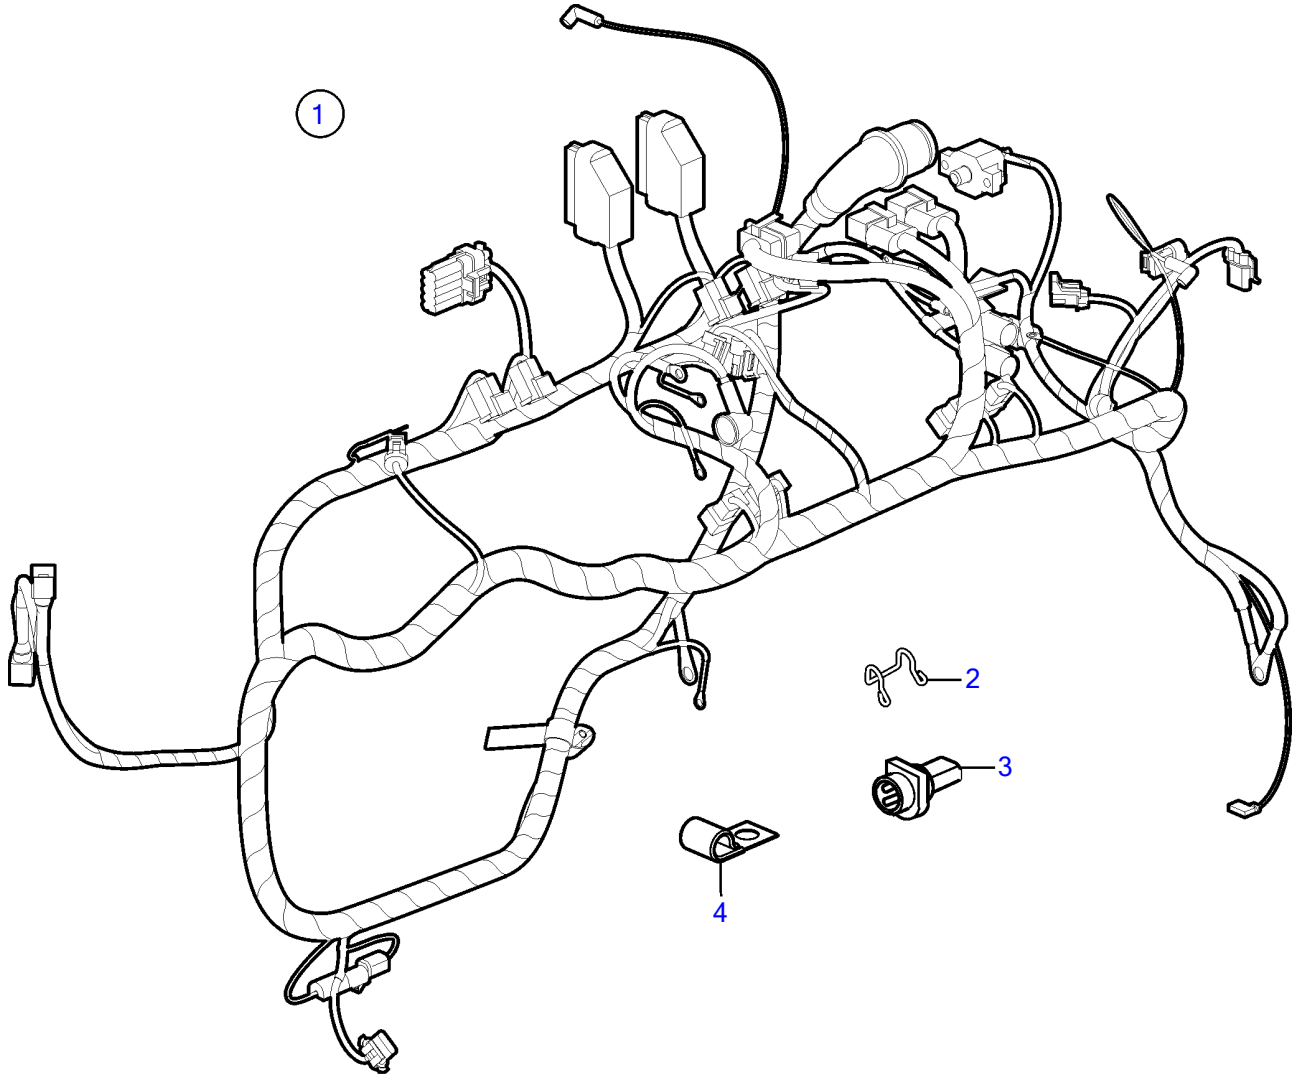

5.7GiI-B, 5.7GXII-C

5.7GiI-B, 5.7GXII-C

| REF | PART NO. | QTY | DESCRIPTION | NOTES |
|-----|-----------|-----|-----------------|--------------------------------|
| 1 | 3861858 | 1 | Wiring harness | |
| 2 | (3852237) | 2 | Retainer | Obsolete part |
| 3 | 3855178 | 1 | Connector | |
| 4 | (3852146) | 2 | Clamp | D=.375" (9.5mm), Obsolete part |
| | 3852124 | 1 | Attaching clamp | D=.188" (4.8mm) |