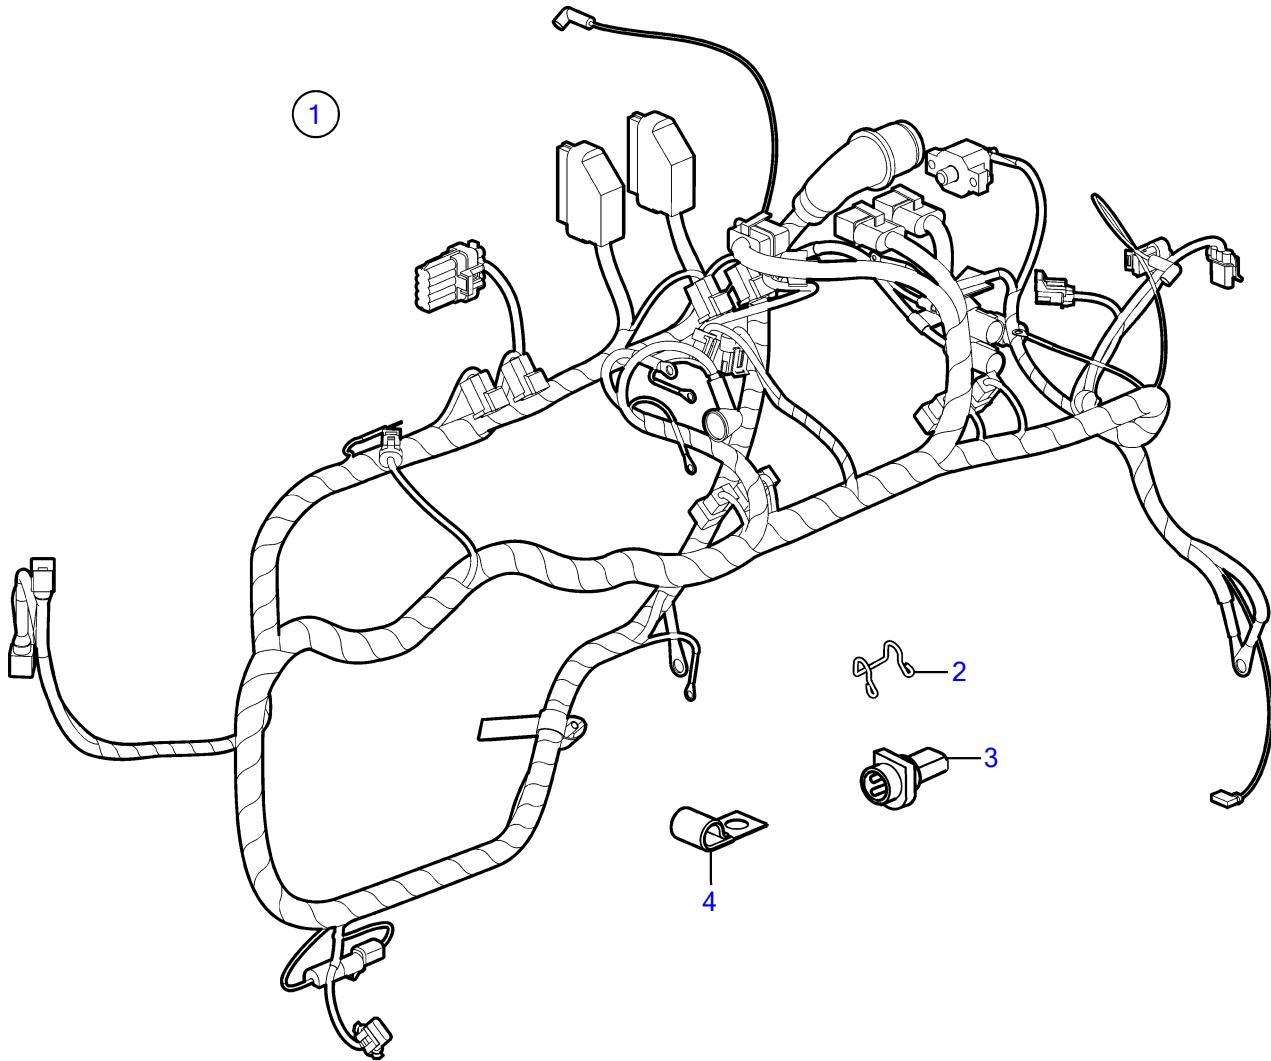

5.0GXi-B, 5.0GXi-BF, 5.0OSi-B, 5.0OSi-BF, 5.7Gi-B, 5.7Gi-BF, 5.7GXi-C, 5.7GXi-CF, 5.7OSi-A, 5.7OSi-AF, 5.7OSXi-A, 5.7OSXi-AF

5.0GXi-B, 5.0GXi-BF, 5.0OSi-B, 5.0OSi-BF, 5.7Gi-B, 5.7Gi-BF, 5.7GXi-C, 5.7GXi-CF, 5.7OSi-A, 5.7OSi-AF, 5.7OSXi-A, 5.7OSXi-AF

REF	PART NO.	QTY	DESCRIPTION	NOTES
1	3861687	1	Wiring harness	
2	(3852237)	2	Retainer	Obsolete part
3	3855178	1	Connector	
4	(3852146)	2	Clamp	D=.375" (9.5mm), Obsolete part
	3852124	1	Attaching clamp	D=.188" (4.8mm)
5	3854031	1	Wiring harness, trim pump	