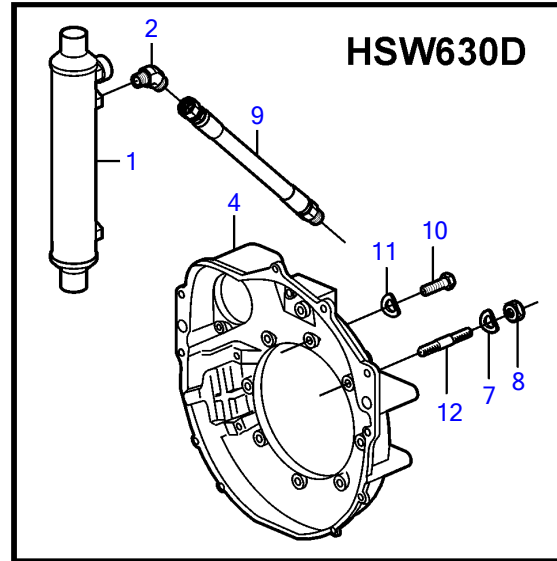

5.7GiI-B, 5.7GXII-C

22959

5.7GiI-B, 5.7GXII-C

| REF | PART NO. | QTY | DESCRIPTION | NOTES |
|-----|-----------|-----|------------------|---------------|
| 1 | 3861479 | 1 | Oil cooler | |
| 2 | 3858549 | 2 | Elbow nipple | |
| 3 | 3861441 | 1 | Oil hose | |
| | 3861442 | 1 | Oil hose | |
| 4 | 841056 | 1 | Flywheel housing | |
| 5 | (3853558) | 2 | Screw | Obsolete part |
| 6 | 953517 | 4 | Stud | |
| 7 | 941909 | 4 | Spring washer | |
| 8 | 950355 | 4 | Lock nut | |
| 9 | 3861441 | 1 | Oil hose | |
| | (3861443) | 1 | Oil hose | Obsolete part |
| 10 | 955556 | 2 | Hexagon screw | |
| 11 | 941909 | 2 | Spring washer | |
| 12 | (953540) | 4 | Stud | Obsolete part |
| 13 | 955556 | 4 | Hexagon screw | |
| 14 | 941909 | 4 | Spring washer | |
| 15 | 953531 | 2 | Stud | |
| 16 | 941909 | 2 | Spring washer | |
| 17 | 950355 | 2 | Lock nut | |