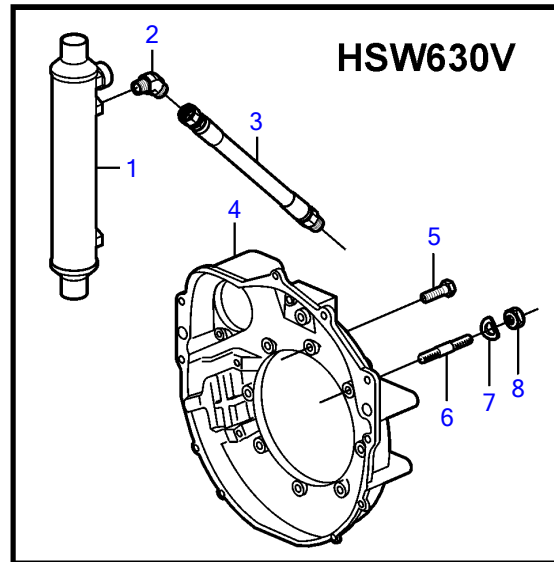

5.7GiI-B, 5.7GXII-C

22959

5.7GiI-B, 5.7GXII-C

| REF | PART NO. | QTY | DESCRIPTION | NOTES |
|-----|-----------|-----|------------------|---------------|
| 1 | 3861479 | 1 | Oil cooler | |
| 2 | 3858549 | 2 | Elbow nipple | |
| 3 | 3861441 | 1 | Oil hose | |
| | 3861442 | 1 | Oil hose | |
| 4 | 841056 | 1 | Flywheel housing | |
| 5 | (3853558) | 2 | Screw | Obsolete part |
| 6 | 953517 | 4 | Stud | |
| 7 | 941909 | 4 | Spring washer | |
| 8 | 950355 | 4 | Lock nut | |
| 9 | 3861441 | 1 | Oil hose | |
| | (3861443) | 1 | Oil hose | Obsolete part |
| 10 | 955556 | 2 | Hexagon screw | |
| 11 | 941909 | 2 | Spring washer | |
| 12 | (953540) | 4 | Stud | Obsolete part |
| 13 | 955556 | 4 | Hexagon screw | |
| 14 | 941909 | 4 | Spring washer | |
| 15 | 953531 | 2 | Stud | |
| 16 | 941909 | 2 | Spring washer | |
| 17 | 950355 | 2 | Lock nut | |