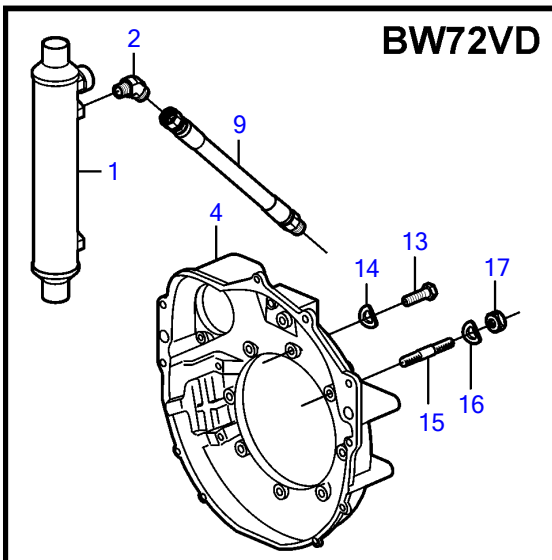

5.7GiI-B, 5.7GXII-C

22959

5.7GiI-B, 5.7GXII-C

| REF | PART NO. | QTY | DESCRIPTION | NOTES |
|-----|-----------|-----|------------------|---------------|
| 1 | 3861479 | 1 | Oil cooler | |
| 2 | 3858549 | 2 | Elbow nipple | |
| 3 | 3861441 | 1 | Oil hose | |
| | 3861442 | 1 | Oil hose | |
| 4 | 841056 | 1 | Flywheel housing | |
| 5 | (3853558) | 2 | Screw | Obsolete part |
| 6 | 953517 | 4 | Stud | |
| 7 | 941909 | 4 | Spring washer | |
| 8 | 950355 | 4 | Lock nut | |
| 9 | 3861441 | 1 | Oil hose | |
| | (3861443) | 1 | Oil hose | Obsolete part |
| 10 | 955556 | 2 | Hexagon screw | |
| 11 | 941909 | 2 | Spring washer | |
| 12 | (953540) | 4 | Stud | Obsolete part |
| 13 | 955556 | 4 | Hexagon screw | |
| 14 | 941909 | 4 | Spring washer | |
| 15 | 953531 | 2 | Stud | |
| 16 | 941909 | 2 | Spring washer | |
| 17 | 950355 | 2 | Lock nut | |