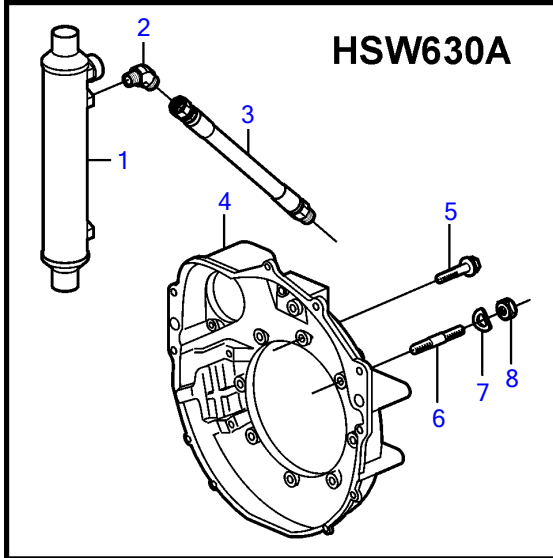

5.7GiI-B, 5.7GXII-C

22959

5.7GiI-B, 5.7GXII-C

| REF | PART NO. | QTY | DESCRIPTION | NOTES |
|-----|-----------|-----|------------------|---------------|
| 1 | 3861479 | 1 | Oil cooler | |
| 2 | 3858549 | 2 | Elbow nipple | |
| 3 | 3861441 | 1 | Oil hose | |
| | 3861442 | 1 | Oil hose | |
| 4 | 841056 | 1 | Flywheel housing | |
| 5 | (3853558) | 2 | Screw | Obsolete part |
| 6 | 953517 | 4 | Stud | |
| 7 | 941909 | 4 | Spring washer | |
| 8 | 950355 | 4 | Lock nut | |
| 9 | 3861441 | 1 | Oil hose | |
| | (3861443) | 1 | Oil hose | Obsolete part |
| 10 | 955556 | 2 | Hexagon screw | |
| 11 | 941909 | 2 | Spring washer | |
| 12 | (953540) | 4 | Stud | Obsolete part |
| 13 | 955556 | 4 | Hexagon screw | |
| 14 | 941909 | 4 | Spring washer | |
| 15 | 953531 | 2 | Stud | |
| 16 | 941909 | 2 | Spring washer | |
| 17 | 950355 | 2 | Lock nut | |