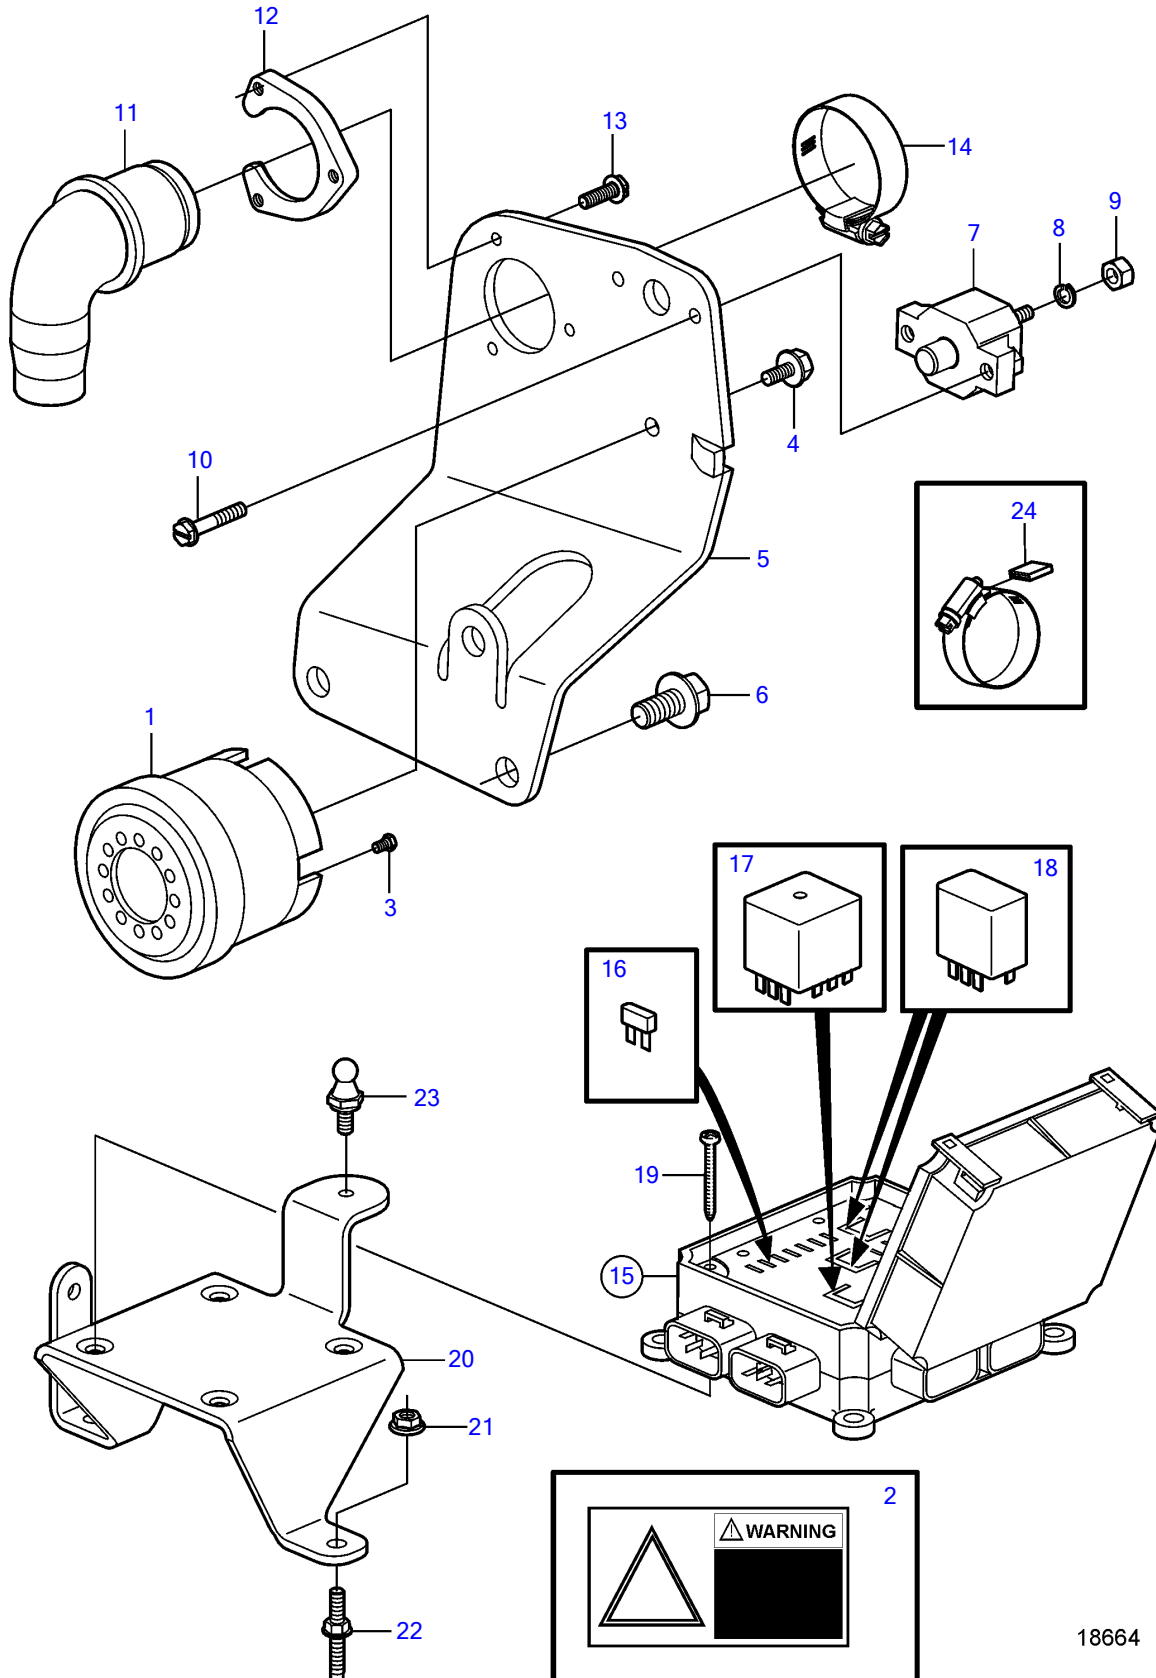

5.0GXi-B, 5.0GXi-BF, 5.0OSi-B, 5.0OSi-BF, 5.7Gi-B, 5.7Gi-BF, 5.7GXi-C, 5.7GXi-CF, 5.7OSi-A, 5.7OSi-AF, 5.7OSXi-A, 5.7OSXi-AF

5.0GXi-B, 5.0GXi-BF, 5.0OSi-B, 5.0OSi-BF, 5.7Gi-B, 5.7Gi-BF, 5.7GXi-C, 5.7GXi-CF, 5.7OSi-A, 5.7OSi-AF, 5.7OSXi-A, 5.7OSXi-AF

REF	PART NO.	QTY	DESCRIPTION	SEE SEC.	NOTES
1	3860264	1	Horn		
2	3861504	1	Decal		Warning!
3	3860531	2	Hexagon screw		
4	967949	1	Flange screw		
5	3861745	1	Bracket		
6	(3853557)	3	Flange screw		Obsolete part
7	3854164	1	Automatic fuse		
8	(3852001)	2	Spring washer		Obsolete part
9	(3852064)	2	Nut		Obsolete part
10	3853620	2	Hexagon screw		
11	3861687	1	Wiring harness		
12	3852825	1	Retainer		
13	3852208	3	Screw		
14	3853786	1	Hose clamp		
15	3860965	1	Fuse box		
			• Bulletin P-37-2-2	P-37-2-2-EN	Fuse/Relay Box Replaced
16	3861373	X	• Fuse		15A
	3861374	X	• Fuse		20A
17	3861375	1	• Starter relay		
18	3861376	2	• Relay		
19	955234	4	Hexagon screw		
20	3861791	1	Bracket		
21	981124	2	Flange nut		
22	3858973	4	Bolt		
23	3861927	2	Stud		
24	3858532	X	Cover		W=0.465" (11.8mm)
	3861999	X	Cover		W=0.300" (7.6mm)