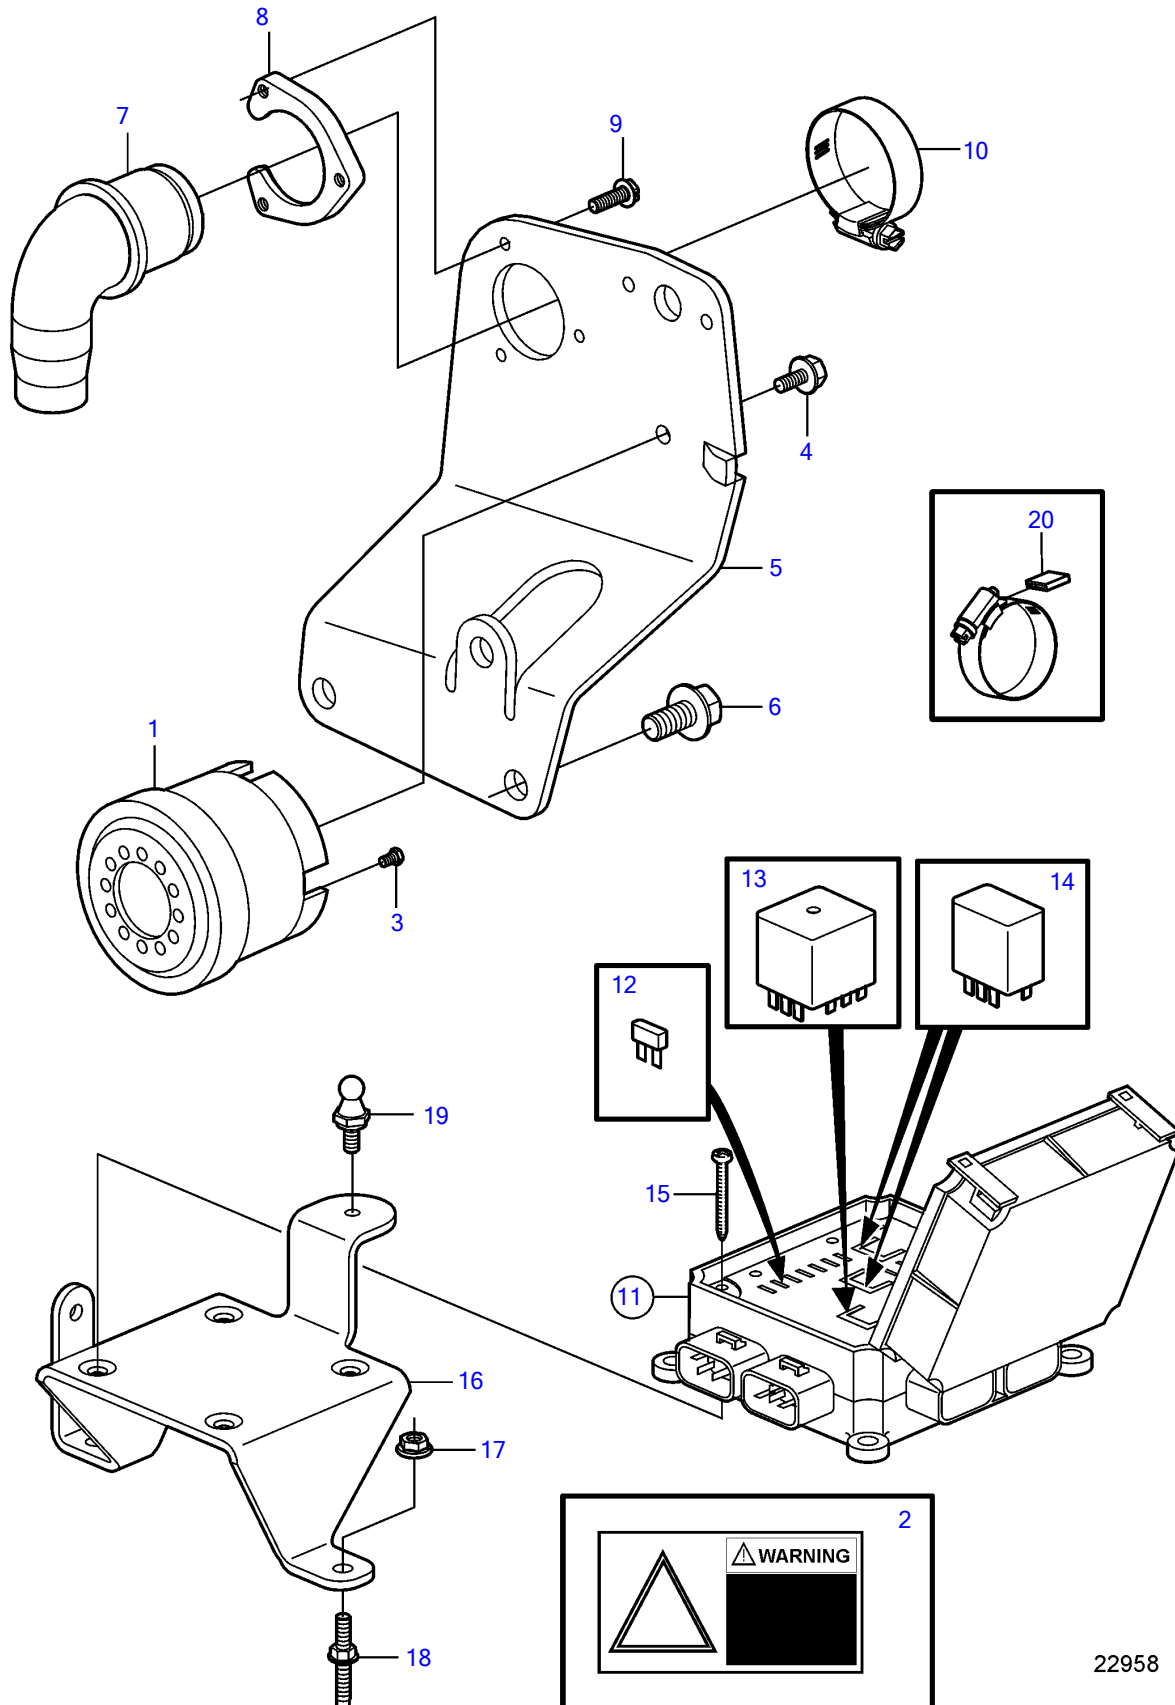

5.7GiI-B, 5.7GXII-C

5.7GiI-B, 5.7GXII-C

REF	PART NO.	QTY	DESCRIPTION	SEE SEC.	NOTES
1	3860264	1	Horn		
2	3861504	1	Decal		Warning!
3	3860531	2	Hexagon screw		
4	967949	1	Flange screw		
5	3861745	1	Bracket		
6	(3853557)	3	Flange screw		Obsolete part
7	3861858	1	Wiring harness		
8	3852825	1	Retainer		
9	3852208	3	Screw		
10	3853786	1	Hose clamp		
11	3860965	1	Fuse box		
			• Bulletin P-37-2-2	P-37-2-2-EN	Fuse/Relay Box Replaced
12	3861373	X	• Fuse		15A
	3861374	X	• Fuse		20A
13	3861375	1	• Starter relay		
14	3861376	2	• Relay		
15	955234	4	Hexagon screw		
16	(3862021)	1	Bracket		Obsolete part
17	981124	2	Flange nut		
18	3858973	4	Bolt		
19	3861927	2	Stud		
20	3858532	X	Cover		W=0.465" (11.8mm)
	3861999	X	Cover		W=0.300" (7.6mm)