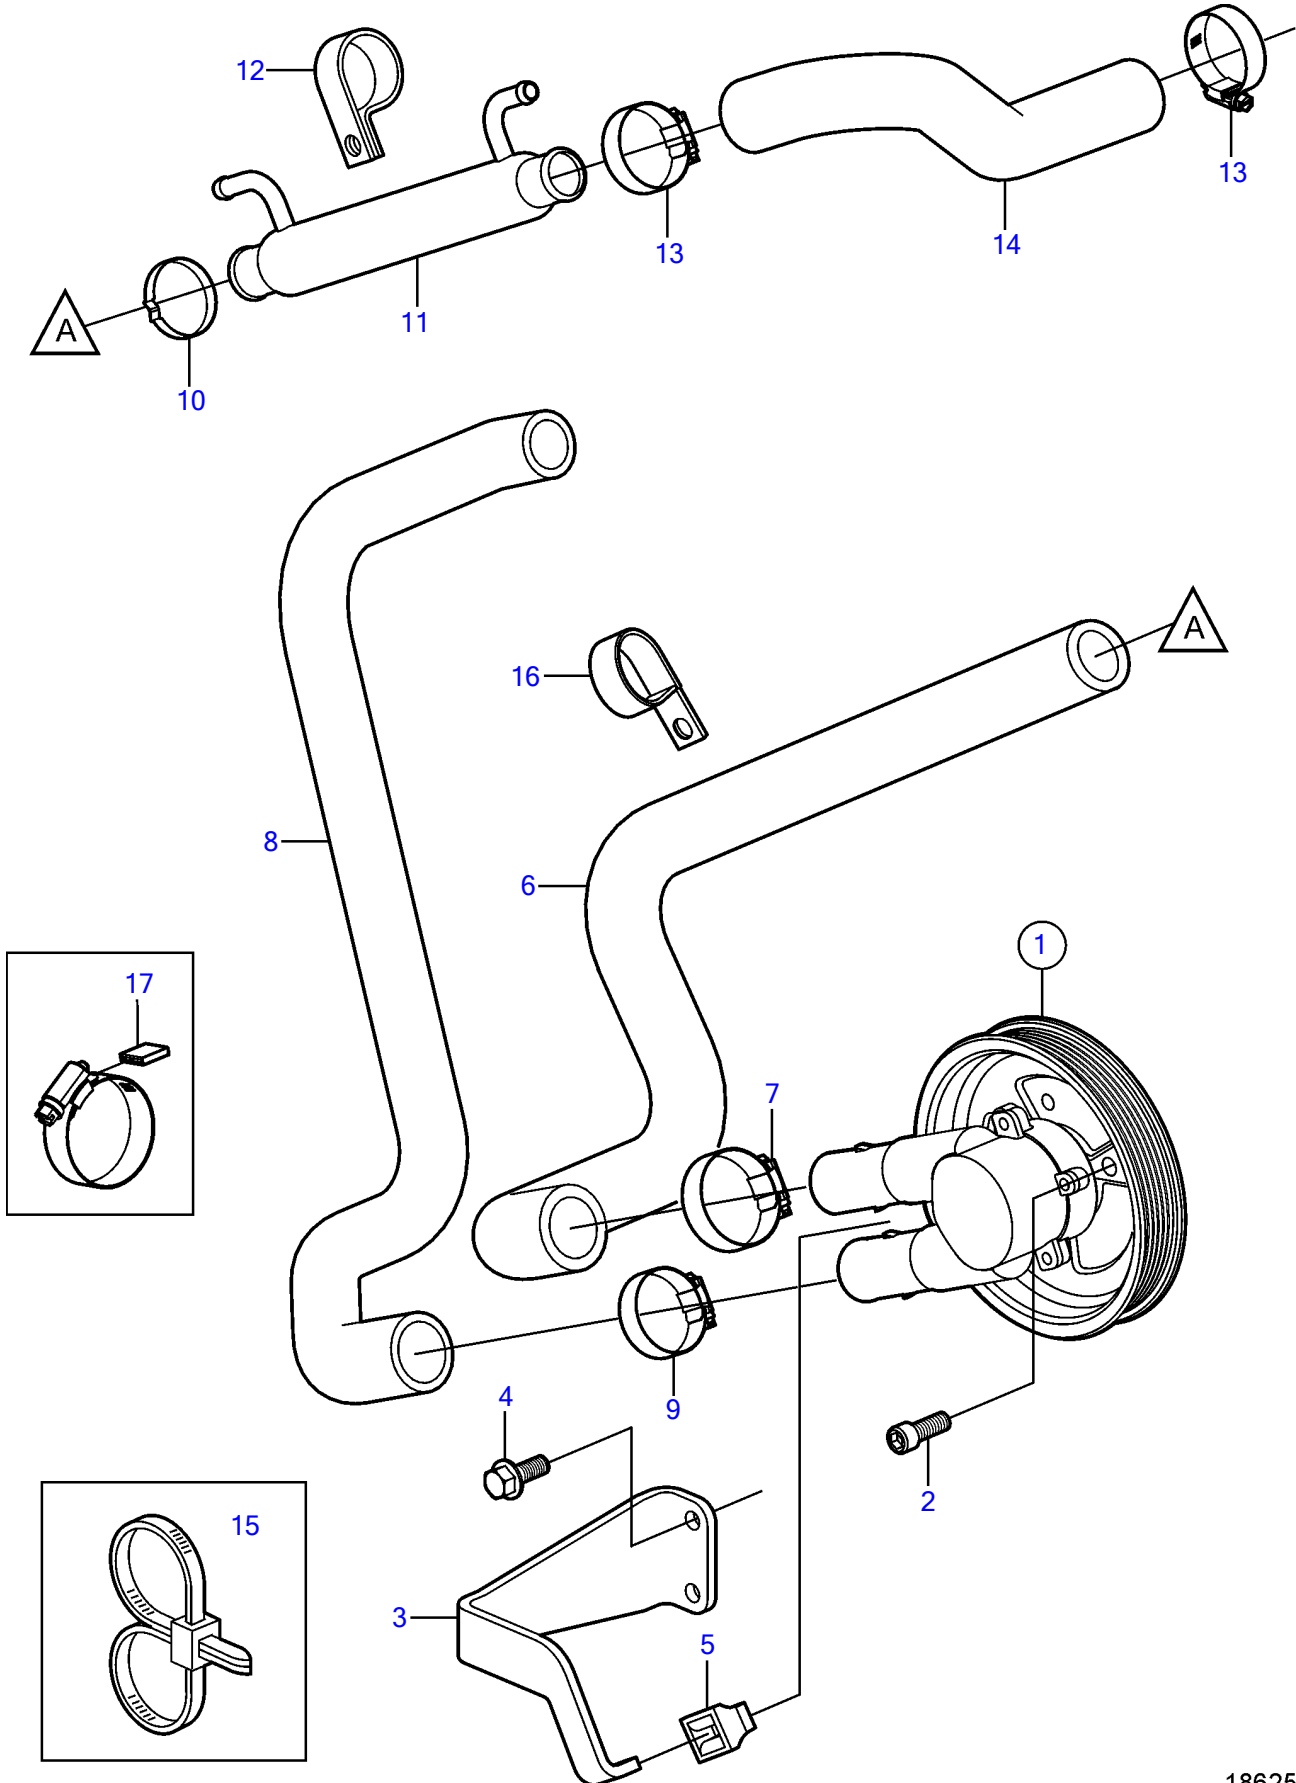

5.0GXl-B, 5.0OSl-B, 5.7Gi-B, 5.7GXl-C, 5.7OSl-A, 5.7OSXl-A

5.0GXi-B, 5.0OSi-B, 5.7Gi-B, 5.7GXi-C, 5.7OSi-A, 5.7OSXi-A

REF	PART NO.	QTY	DESCRIPTION	SEE SEC.	NOTES
1	3857202	1	Sea water pump	5038	
2	3857939	3	Screw		
3	3858241	1	Stay		
4	3853266	2	Flange screw		
5	3857954	1	Stop lug		
6	3858238	1	Hose		
7	3850422	1	Hose clamp		
8	3861740	1	Hose		
9	3853786	1	Hose clamp		
10	982645	1	Clamp		
11	3861786	1	Heat exchanger		
12	3861788	1	Bracket		
13	3853786	2	Hose clamp		
14	3861567	1	Hose		
15	3850115	1	Retainer		
16	3853312	1	Clamp		
17	3858532	X	Cover		W=0.465" (11.8mm)
	3861999	X	Cover		W=0.300" (7.6mm)