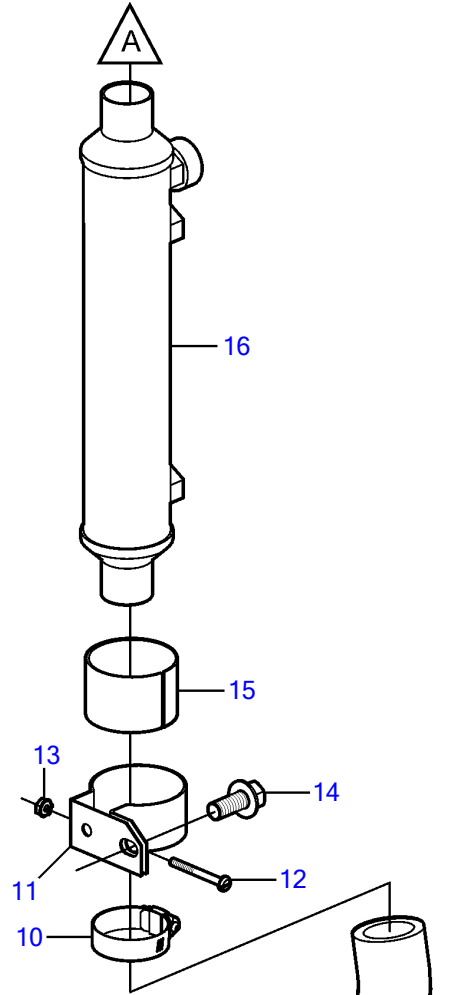

5.7GiI-B, 5.7GXII-C

18613

Upd:2014-02-12

18613

7744230-26-5025

5.7GiI-B, 5.7GXII-C

REF	PART NO.	QTY	DESCRIPTION	SEE SEC.	NOTES
1	3857202	1	Sea water pump	5038	
2	3857939	3	Screw		
3	3858241	1	Stay		
4	3853266	2	Flange screw		
5	3857954	1	Stop lug		
6	3861400	1	Hose		Sea water cooling
	3861569	1	Hose		Fresh water cooling
7	3850422	1	Hose clamp		
8	3861740	1	Hose		
9	3853786	1	Hose clamp		
10	3853786	3	Hose clamp		
11	(3852218)	1	Clamp		Obsolete part
12	(3852126)	1	Screw		Obsolete part
13	(3852079)	1	Nut		Obsolete part
14	3853154	1	Flange screw		
15	3853236	1	Spacer		
16	3861479	1	Oil cooler	5102	
17	3860021	1	Hose		
18	(3861607)	1	Riser		Obsolete part
19	3850115	1	Retainer		
20	3858532	X	Cover		W=0.465" (11.8mm)
	3861999	X	Cover		W=0.300" (7.6mm)