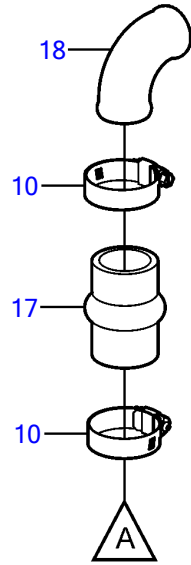

5.7GiI-B, 5.7GXII-C

18613

Upd:2014-02-12

18613

7744230-26-5025

5.7GiI-B, 5.7GXII-C

REF	PART NO.	QTY	DESCRIPTION	SEE SEC.	NOTES
1	3857202	1	Sea water pump	5038	
2	3857939	3	Screw		
3	3858241	1	Stay		
4	3853266	2	Flange screw		
5	3857954	1	Stop lug		
6	3861400	1	Hose		Sea water cooling
	3861569	1	Hose		Fresh water cooling
7	3850422	1	Hose clamp		
8	3861740	1	Hose		
9	3853786	1	Hose clamp		
10	3853786	3	Hose clamp		
11	(3852218)	1	Clamp		Obsolete part
12	(3852126)	1	Screw		Obsolete part
13	(3852079)	1	Nut		Obsolete part
14	3853154	1	Flange screw		
15	3853236	1	Spacer		
16	3861479	1	Oil cooler	5102	
17	3860021	1	Hose		
18	(3861607)	1	Riser		Obsolete part
19	3850115	1	Retainer		
20	3858532	X	Cover		W=0.465" (11.8mm)
	3861999	X	Cover		W=0.300" (7.6mm)