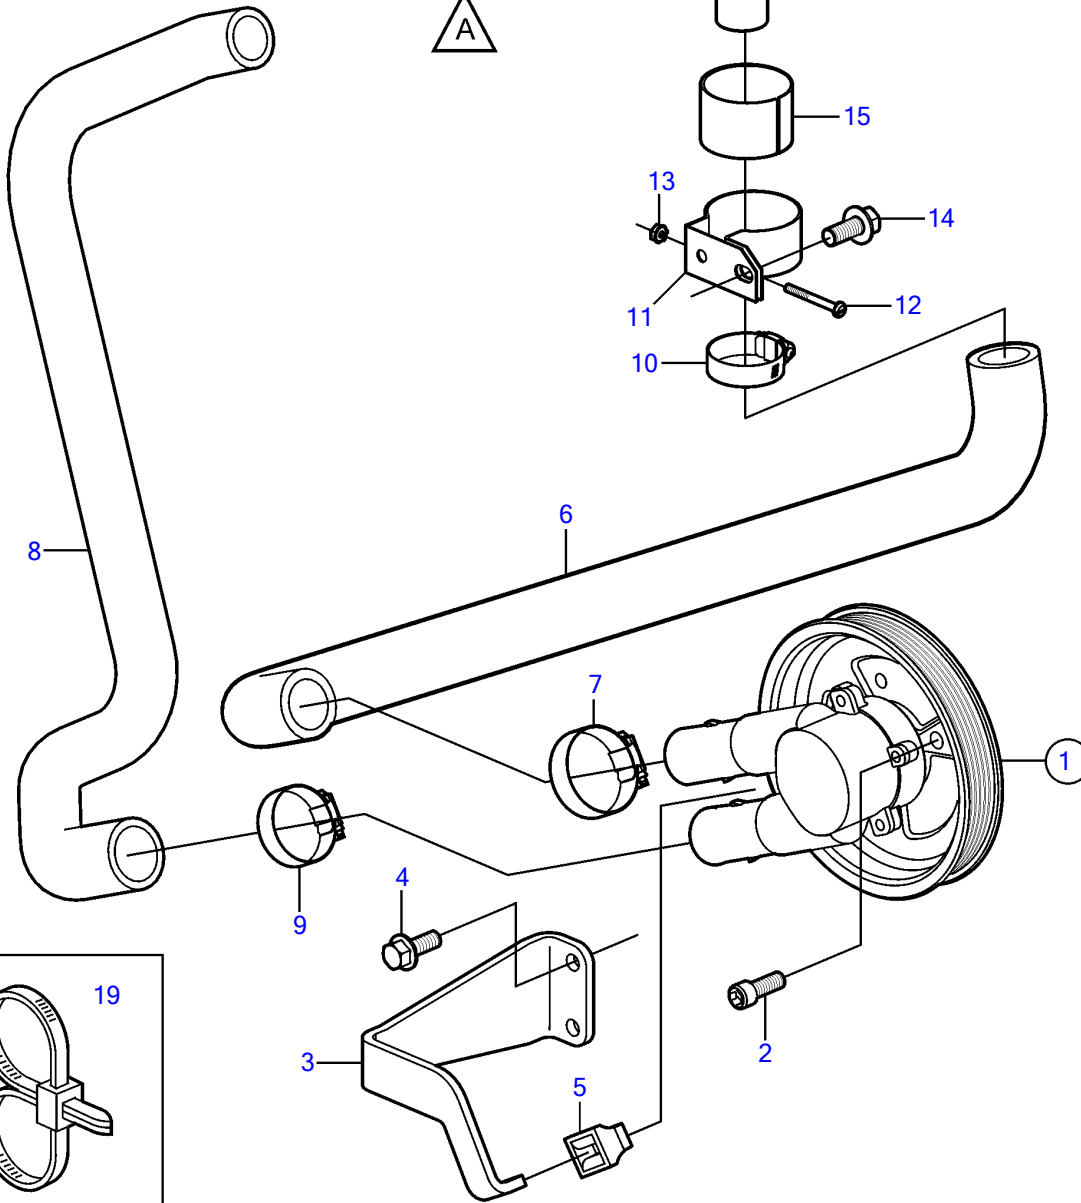

5.7GiI-B, 5.7GXII-C

18613

Upd:2014-02-12

18613

7744230-26-5025

5.7GiI-B, 5.7GXII-C

REF	PART NO.	QTY	DESCRIPTION	SEE SEC.	NOTES
1	3857202	1	Sea water pump	5038	
2	3857939	3	Screw		
3	3858241	1	Stay		
4	3853266	2	Flange screw		
5	3857954	1	Stop lug		
6	3861400	1	Hose		Sea water cooling
	3861569	1	Hose		Fresh water cooling
7	3850422	1	Hose clamp		
8	3861740	1	Hose		
9	3853786	1	Hose clamp		
10	3853786	3	Hose clamp		
11	(3852218)	1	Clamp		Obsolete part
12	(3852126)	1	Screw		Obsolete part
13	(3852079)	1	Nut		Obsolete part
14	3853154	1	Flange screw		
15	3853236	1	Spacer		
16	3861479	1	Oil cooler	5102	
17	3860021	1	Hose		
18	(3861607)	1	Riser		Obsolete part
19	3850115	1	Retainer		
20	3858532	X	Cover		W=0.465" (11.8mm)
	3861999	X	Cover		W=0.300" (7.6mm)