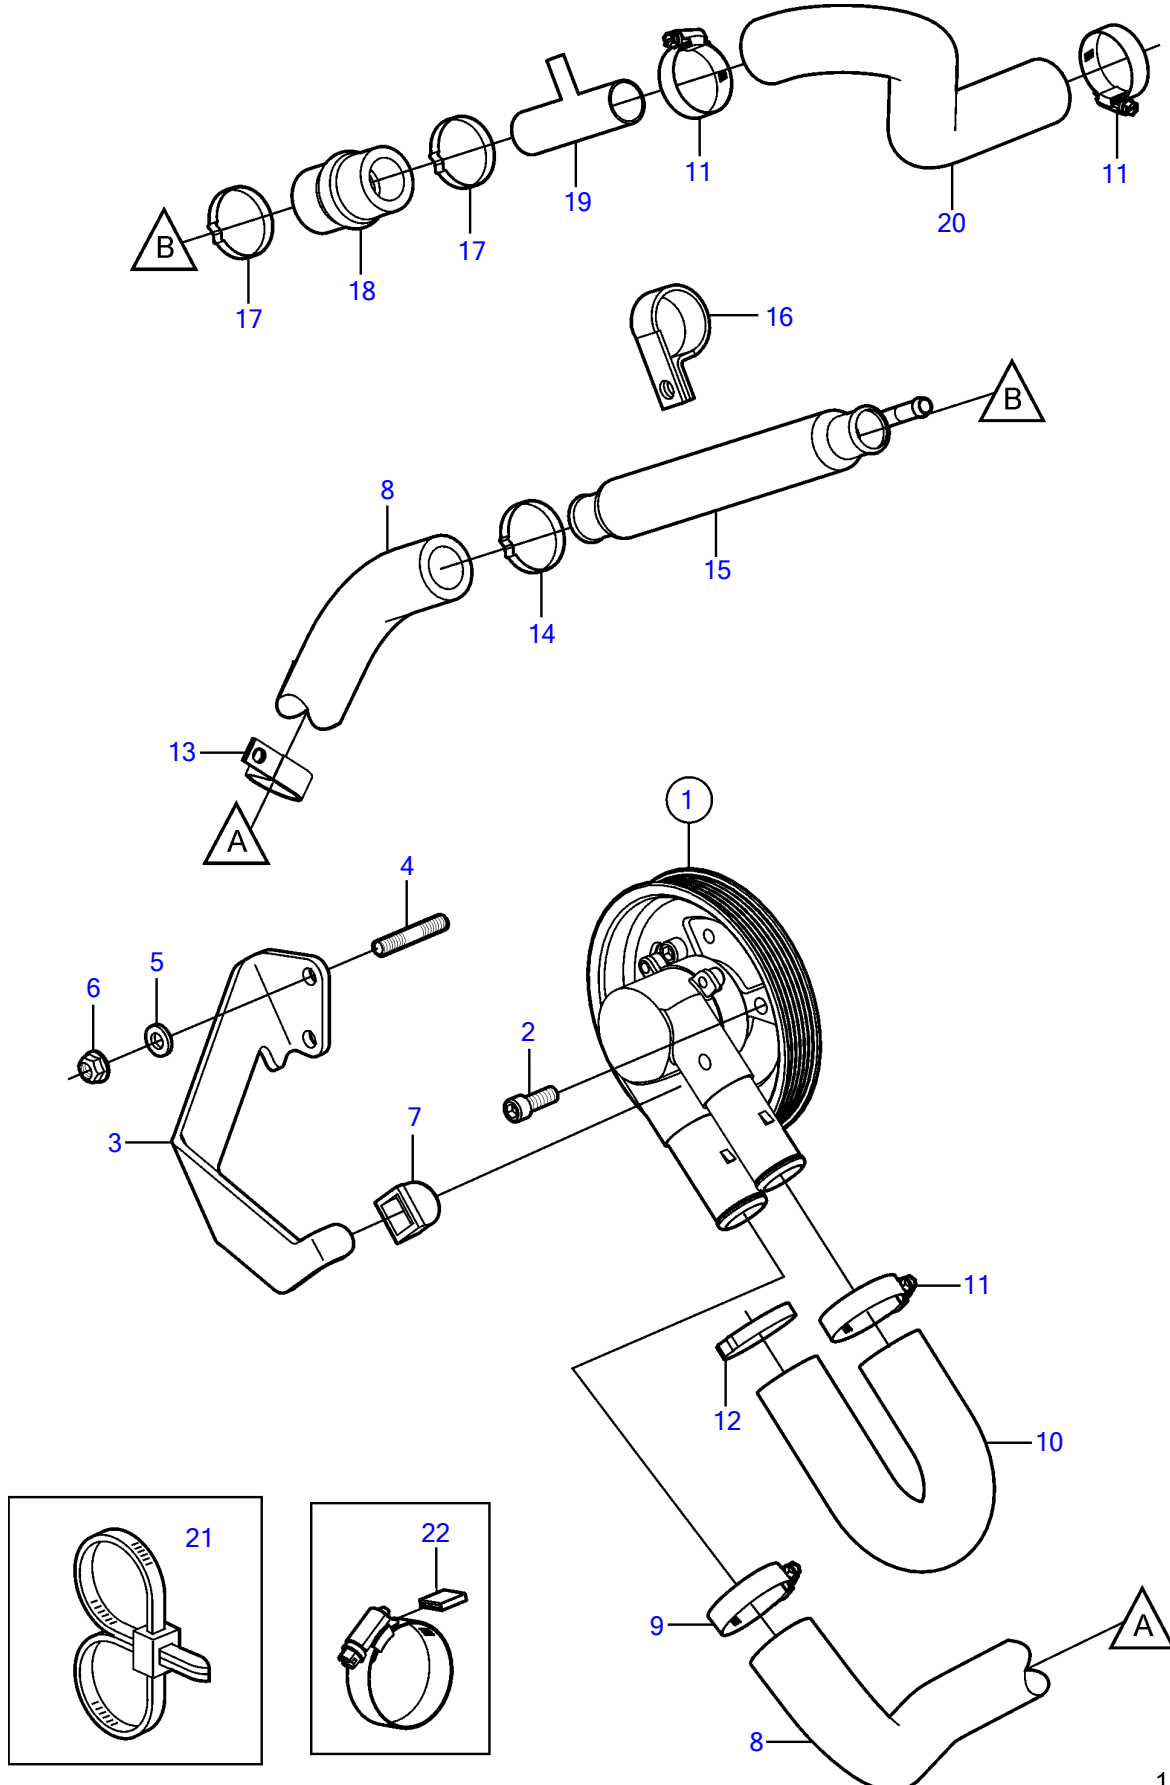

5.0OSi-BF, 5.7OSi-AF, 5.7OSXi-AF

5.0OSi-BF, 5.7OSi-AF, 5.7OSXi-AF

REF	PART NO.	QTY	DESCRIPTION	SEE SEC.	NOTES
1	3857202	1	Sea water pump	5038	
2	3857939	3	Screw		
3	3861544	1	Bracket		
4	3860286	2	Stud		
5	3852162	2	Washer		
6	3853404	2	Nut		
7	3857954	2	Stop lug		
8	3861569	1	Hose		
9	3850422	1	Hose clamp		
10	3861474	1	Hose		
11	3853786	3	Hose clamp		
12	982717	1	Clamp		
13	3853312	1	Clamp		
14	982645	1	Clamp		
15	3861786	1	Heat exchanger		
16	3861788	1	Bracket		
17	982645	2	Clamp		
18	3861879	1	Hose		
19	3861961	1	T-pipe		
20	3861878	1	Hose		
21	3850115	1	Retainer		
22	3858532	X	Cover		W=0.465" (11.8mm)
	3861999	X	Cover		W=0.300" (7.6mm)