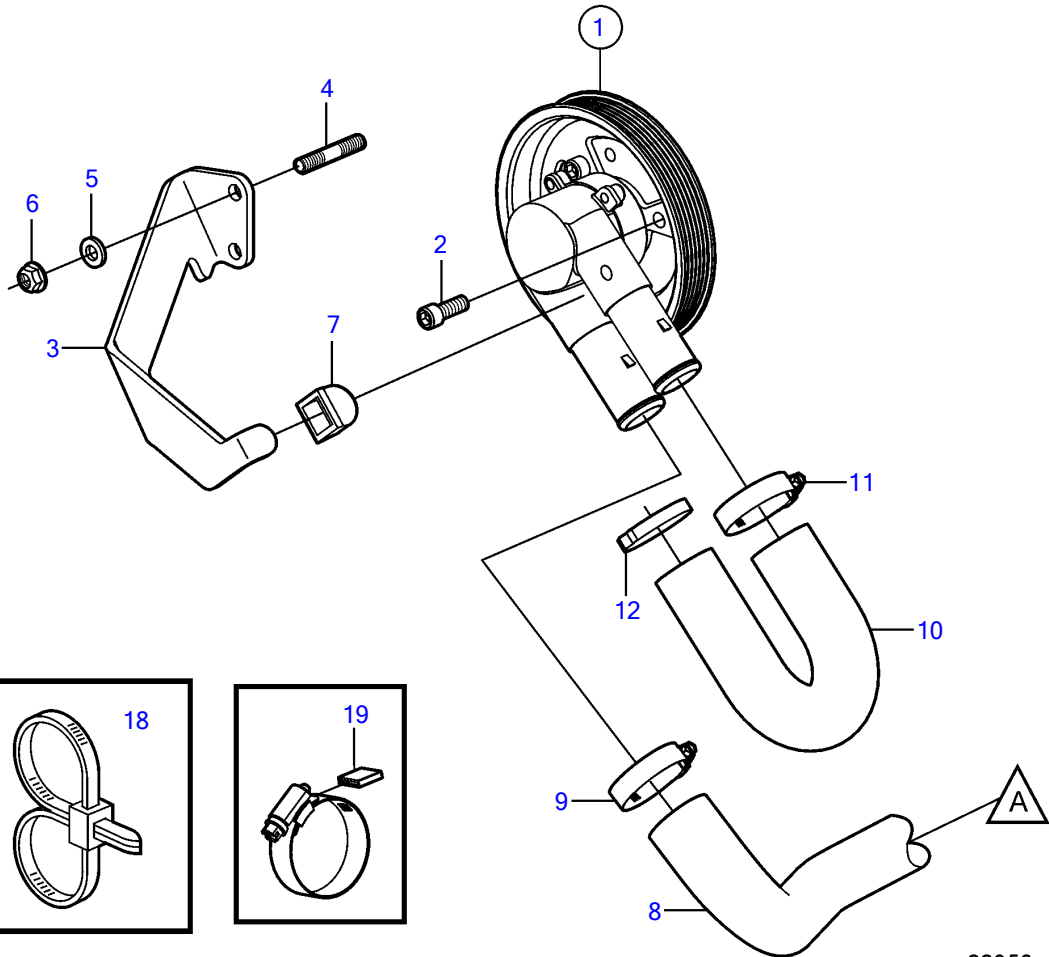

5.0GXl-BF, 5.7Gi-BF, 5.7GXl-CF

22956

5.0GXi-BF, 5.7Gi-BF, 5.7GXi-CF

REF	PART NO.	QTY	DESCRIPTION	SEE SEC.	NOTES
1	3857202	1	Sea water pump	5038	
2	3857939	3	Screw		
3	3861544	1	Bracket		
4	3860286	2	Stud		
5	3852162	2	Washer		
6	3853404	2	Nut		
7	3857954	2	Stop lug		
8	3861569	1	Hose		
9	3850422	1	Hose clamp		
10	3861474	1	Hose		
11	3853786	3	Hose clamp		
12	982717	1	Clamp		
13	3853312	1	Clamp		
14	982645	1	Clamp		
15	3861786	1	Heat exchanger		
16	3861788	1	Bracket		
17	3861567	1	Hose		
18	3850115	1	Retainer		
19	3858532	X	Cover		W=0.465" (11.8mm)
	3861999	X	Cover		W=0.300" (7.6mm)