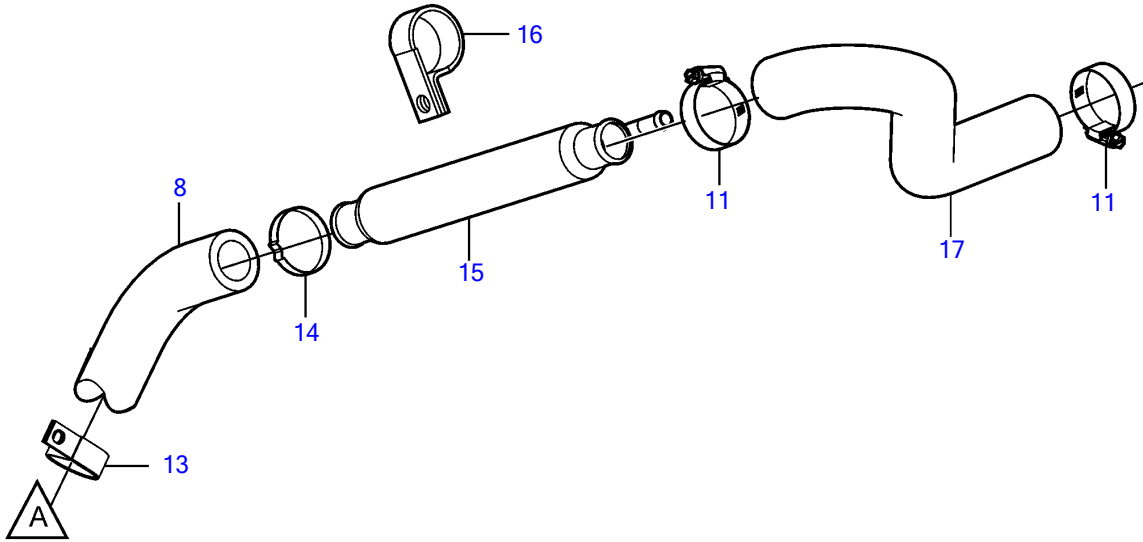

5.0GXl-BF, 5.7Gi-BF, 5.7GXl-CF

22956

5.0GXi-BF, 5.7Gi-BF, 5.7GXi-CF

REF	PART NO.	QTY	DESCRIPTION	SEE SEC.	NOTES
1	3857202	1	Sea water pump	5038	
2	3857939	3	Screw		
3	3861544	1	Bracket		
4	3860286	2	Stud		
5	3852162	2	Washer		
6	3853404	2	Nut		
7	3857954	2	Stop lug		
8	3861569	1	Hose		
9	3850422	1	Hose clamp		
10	3861474	1	Hose		
11	3853786	3	Hose clamp		
12	982717	1	Clamp		
13	3853312	1	Clamp		
14	982645	1	Clamp		
15	3861786	1	Heat exchanger		
16	3861788	1	Bracket		
17	3861567	1	Hose		
18	3850115	1	Retainer		
19	3858532	X	Cover		W=0.465" (11.8mm)
	3861999	X	Cover		W=0.300" (7.6mm)