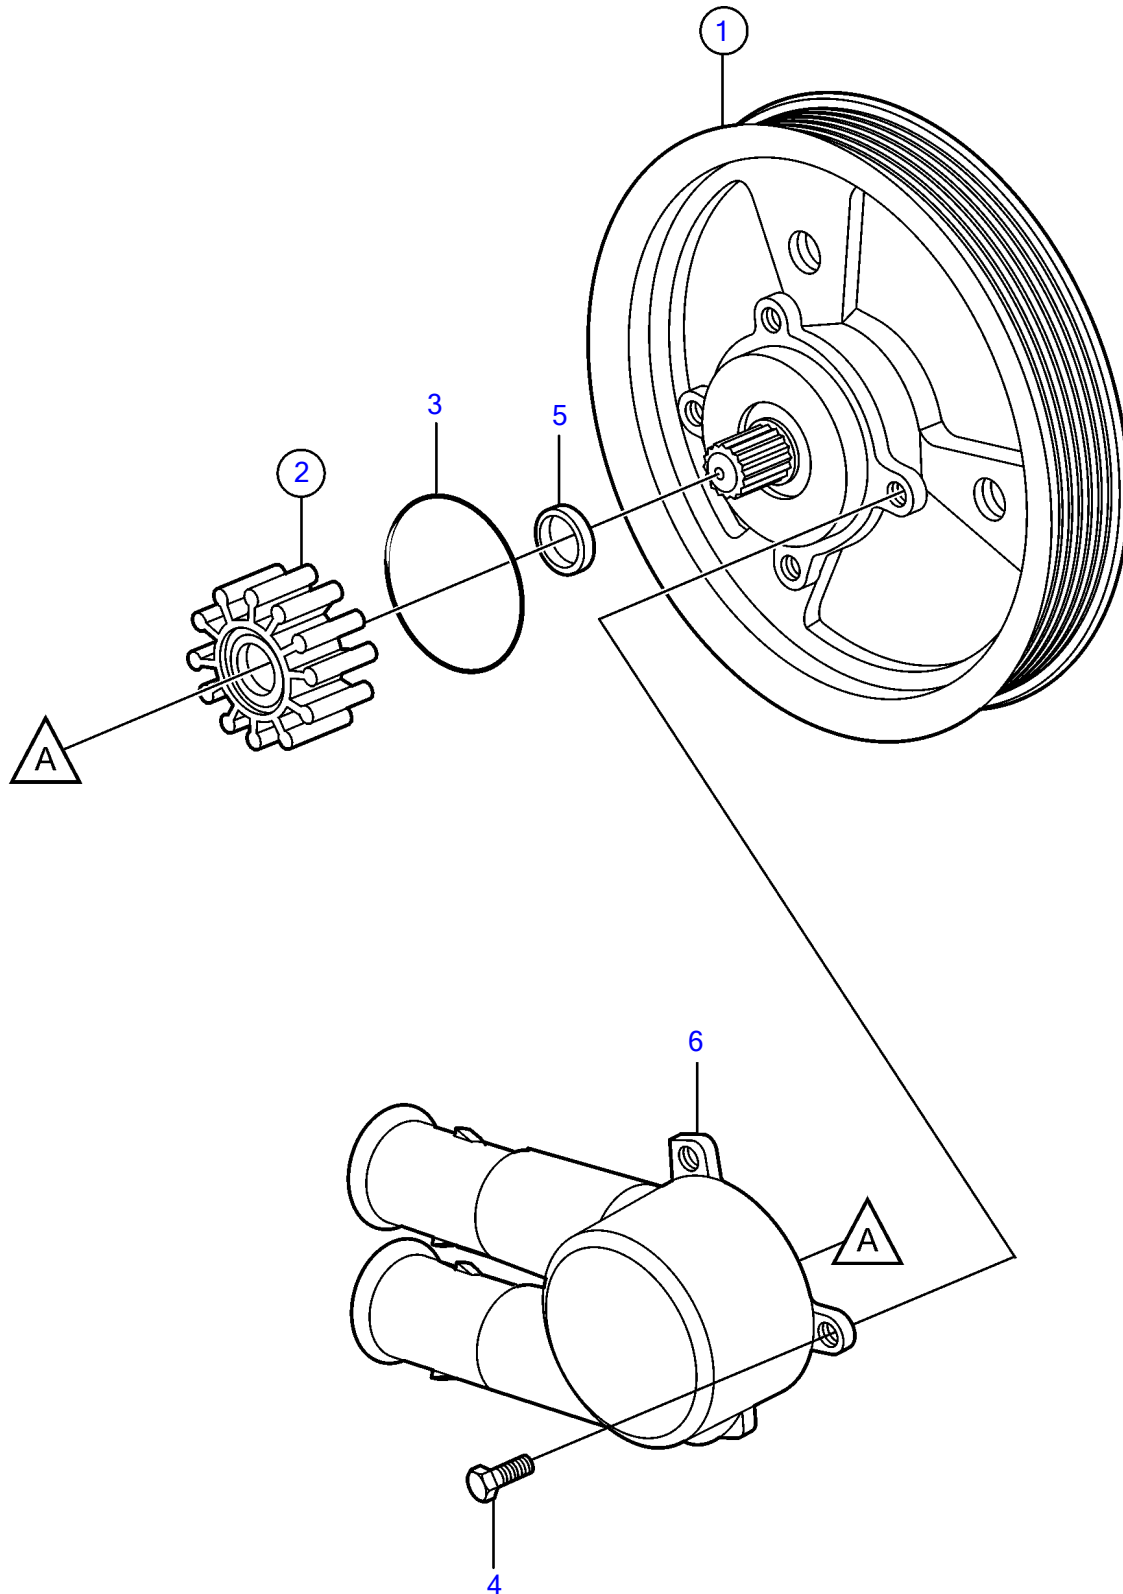

5.0GXi-B, 5.0GXi-BF, 5.0OSi-B, 5.0OSi-BF, 5.7Gi-B, 5.7Gi-BF, 5.7GXi-C, 5.7GXi-CF, 5.7Giil-B, 5.7GXil-C, 5.7OSi-A, 5.7OSi-AF, 5.7OSXi-A, 5.7OSXi-AF