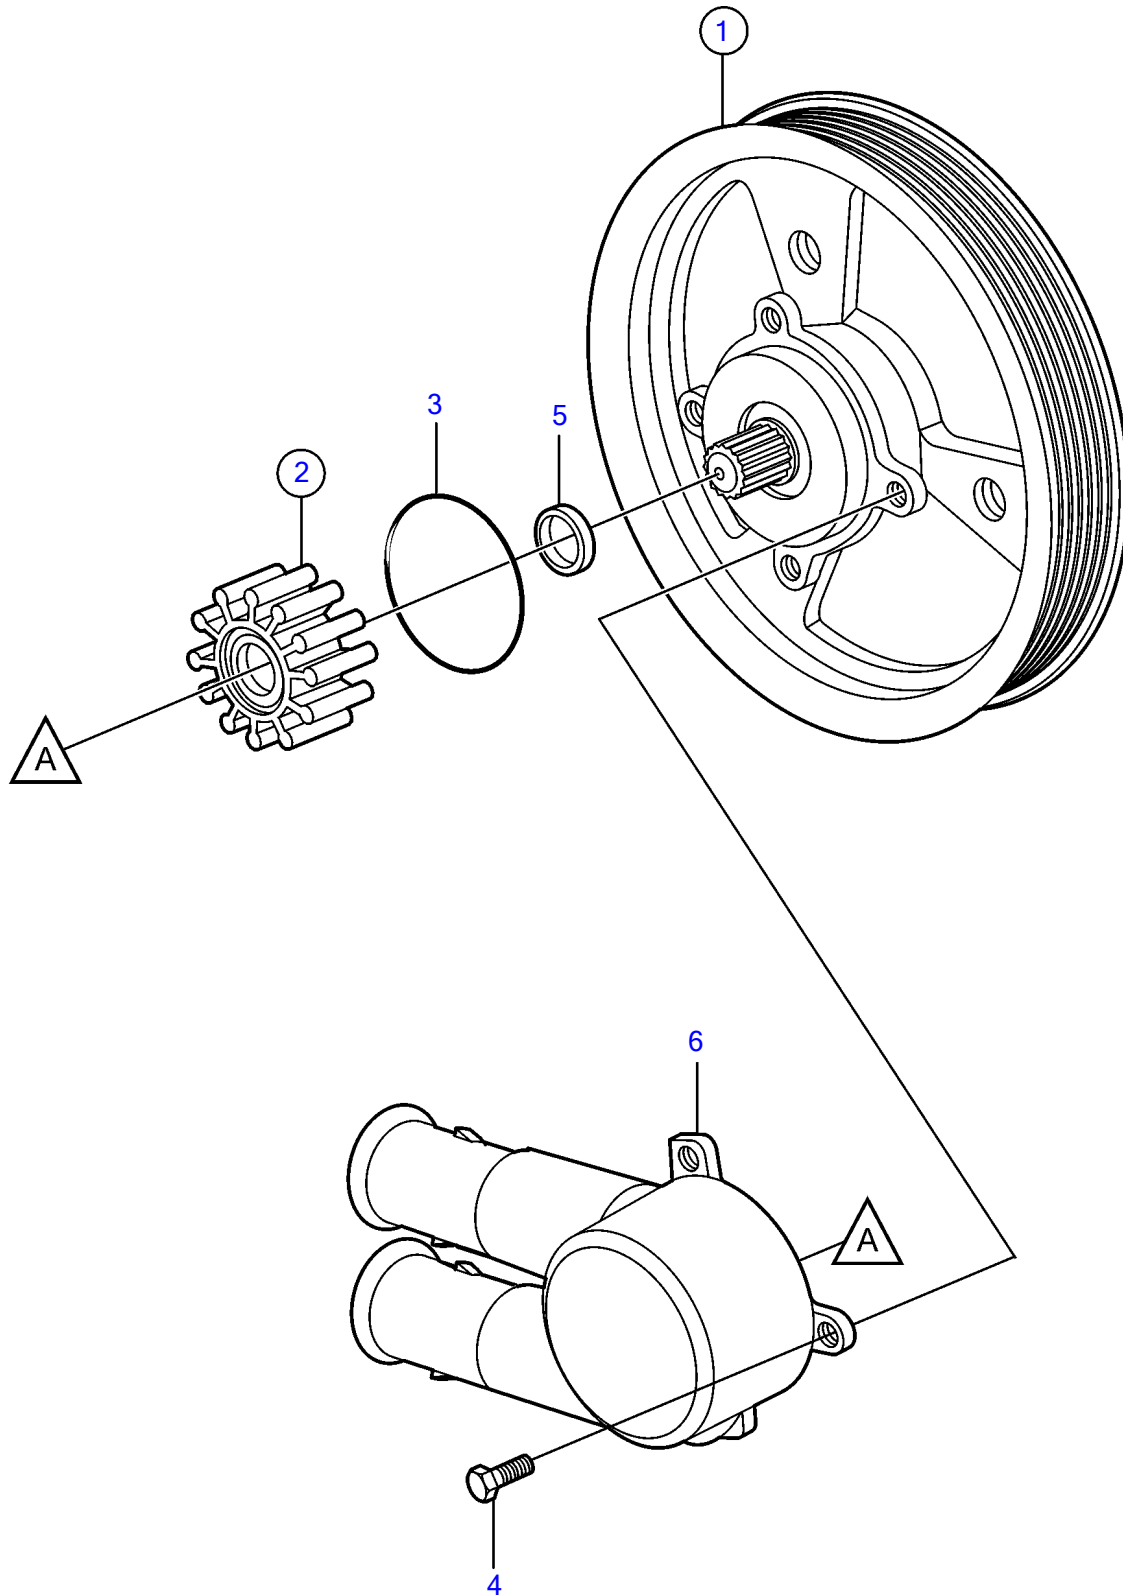

5.0GXi-B, 5.0GXi-BF, 5.0OSi-B, 5.0OSi-BF, 5.7Gi-B, 5.7Gi-BF, 5.7GXi-C, 5.7GXi-CF, 5.7Giil-B, 5.7GXil-C, 5.7OSi-A, 5.7OSi-AF, 5.7OSXi-A, 5.7OSXi-AF