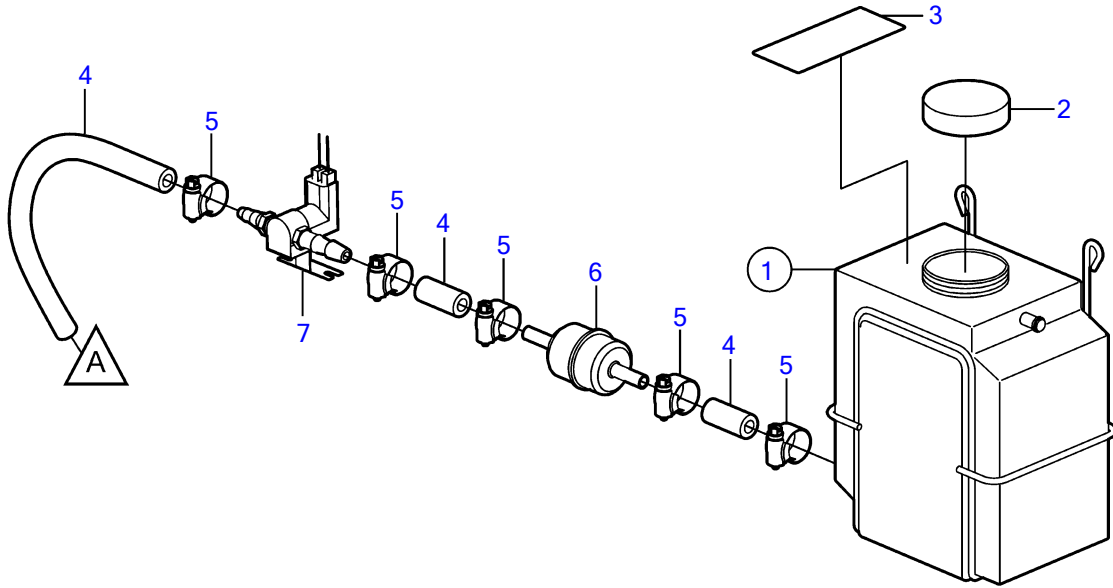

5.0OSi-B, 5.0OSi-BF, 5.7OSi-A, 5.7OSi-AF, 5.7OSXi-A, 5.7OSXi-AF

5.0OSi-B, 5.0OSi-BF, 5.7OSi-A, 5.7OSi-AF, 5.7OSXi-A, 5.7OSXi-AF

REF	PART NO.	QTY	DESCRIPTION	NOTES
1	3862039	1	Tank	
2	3858990	1	• Cardboard tube	
3	7741899	1	Decal	
4	(3858991)	1	Hose	Cut, Obsolete part
5	3853794	6	Hose clamp	
6	3587530	1	Filter	
7	3862492	1	Valve	
8	3862491	1	Switch	
9	3862899	1	Switch plate	Black
	3862898	X	Switch plate	White
	3862900	X	Switch plate	Woodgrain
10	3862489	1	Wiring harness	
11	983966	1	• Fuse	
12	8072808	1	• Cover	
13	3862890	1	Kit	
14	41103103	X	Neutralizing agent	1 quart (946ml)
15	41103102	X	Neutralizing agent	1 gallon (3,78L)
16	3858532	X	Cover	W=0.465" (11.8mm)
	3861999	X	Cover	W=0.300" (7.6mm)