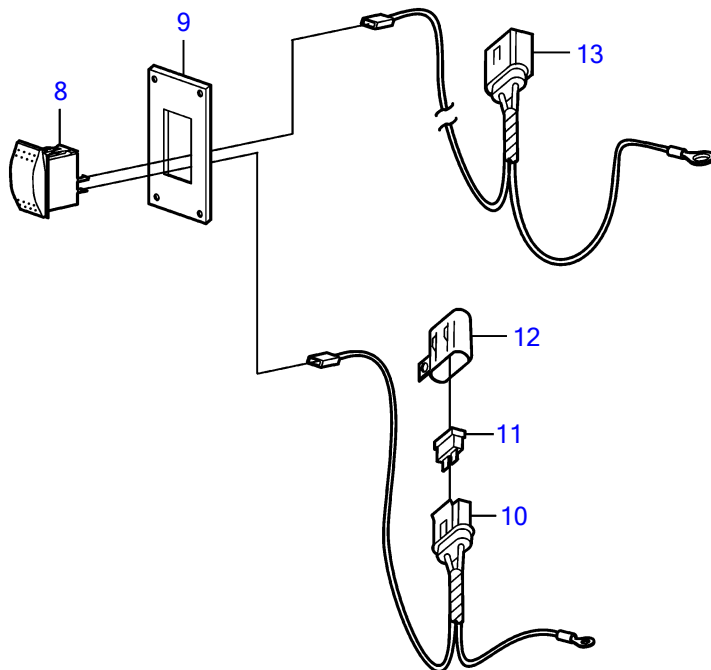

5.0OSi-B, 5.0OSi-BF, 5.7OSi-A, 5.7OSi-AF, 5.7OSXi-A, 5.7OSXi-AF

5.0OSi-B, 5.0OSi-BF, 5.7OSi-A, 5.7OSi-AF, 5.7OSXi-A, 5.7OSXi-AF

REF	PART NO.	QTY	DESCRIPTION	NOTES
1	3862039	1	Tank	
2	3858990	1	• Cardboard tube	
3	7741899	1	Decal	
4	(3858991)	1	Hose	Cut, Obsolete part
5	3853794	6	Hose clamp	
6	3587530	1	Filter	
7	3862492	1	Valve	
8	3862491	1	Switch	
9	3862899	1	Switch plate	Black
	3862898	X	Switch plate	White
	3862900	X	Switch plate	Woodgrain
10	3862489	1	Wiring harness	
11	983966	1	• Fuse	
12	8072808	1	• Cover	
13	3862890	1	Kit	
14	41103103	X	Neutralizing agent	1 quart (946ml)
15	41103102	X	Neutralizing agent	1 gallon (3,78L)
16	3858532	X	Cover	W=0.465" (11.8mm)
	3861999	X	Cover	W=0.300" (7.6mm)