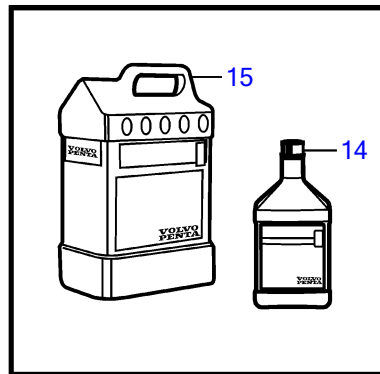

5.0OSi-B, 5.0OSi-BF, 5.7OSi-A, 5.7OSi-AF, 5.7OSXi-A, 5.7OSXi-AF

5.0OSi-B, 5.0OSi-BF, 5.7OSi-A, 5.7OSi-AF, 5.7OSXi-A, 5.7OSXi-AF

REF	PART NO.	QTY	DESCRIPTION	NOTES
1	3862039	1	Tank	
2	3858990	1	• Cardboard tube	
3	7741899	1	Decal	
4	(3858991)	1	Hose	Cut, Obsolete part
5	3853794	6	Hose clamp	
6	3587530	1	Filter	
7	3862492	1	Valve	
8	3862491	1	Switch	
9	3862899	1	Switch plate	Black
	3862898	X	Switch plate	White
	3862900	X	Switch plate	Woodgrain
10	3862489	1	Wiring harness	
11	983966	1	• Fuse	
12	8072808	1	• Cover	
13	3862890	1	Kit	
14	41103103	X	Neutralizing agent	1 quart (946ml)
15	41103102	X	Neutralizing agent	1 gallon (3,78L)
16	3858532	X	Cover	W=0.465" (11.8mm)
	3861999	X	Cover	W=0.300" (7.6mm)