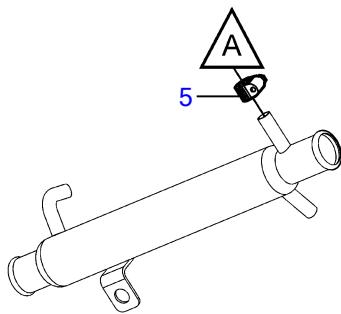

5.0OSi-B, 5.0OSi-BF, 5.7OSi-A, 5.7OSi-AF, 5.7OSXi-A, 5.7OSXi-AF

5.0OSi-B, 5.0OSi-BF, 5.7OSi-A, 5.7OSi-AF, 5.7OSXi-A, 5.7OSXi-AF

REF	PART NO.	QTY	DESCRIPTION	NOTES
1	3862039	1	Tank	
2	3858990	1	• Cardboard tube	
3	7741899	1	Decal	
4	(3858991)	1	Hose	Cut, Obsolete part
5	3853794	6	Hose clamp	
6	3587530	1	Filter	
7	3862492	1	Valve	
8	3862491	1	Switch	
9	3862899	1	Switch plate	Black
	3862898	X	Switch plate	White
	3862900	X	Switch plate	Woodgrain
10	3862489	1	Wiring harness	
11	983966	1	• Fuse	
12	8072808	1	• Cover	
13	3862890	1	Kit	
14	41103103	X	Neutralizing agent	1 quart (946ml)
15	41103102	X	Neutralizing agent	1 gallon (3,78L)
16	3858532	X	Cover	W=0.465" (11.8mm)
	3861999	X	Cover	W=0.300" (7.6mm)