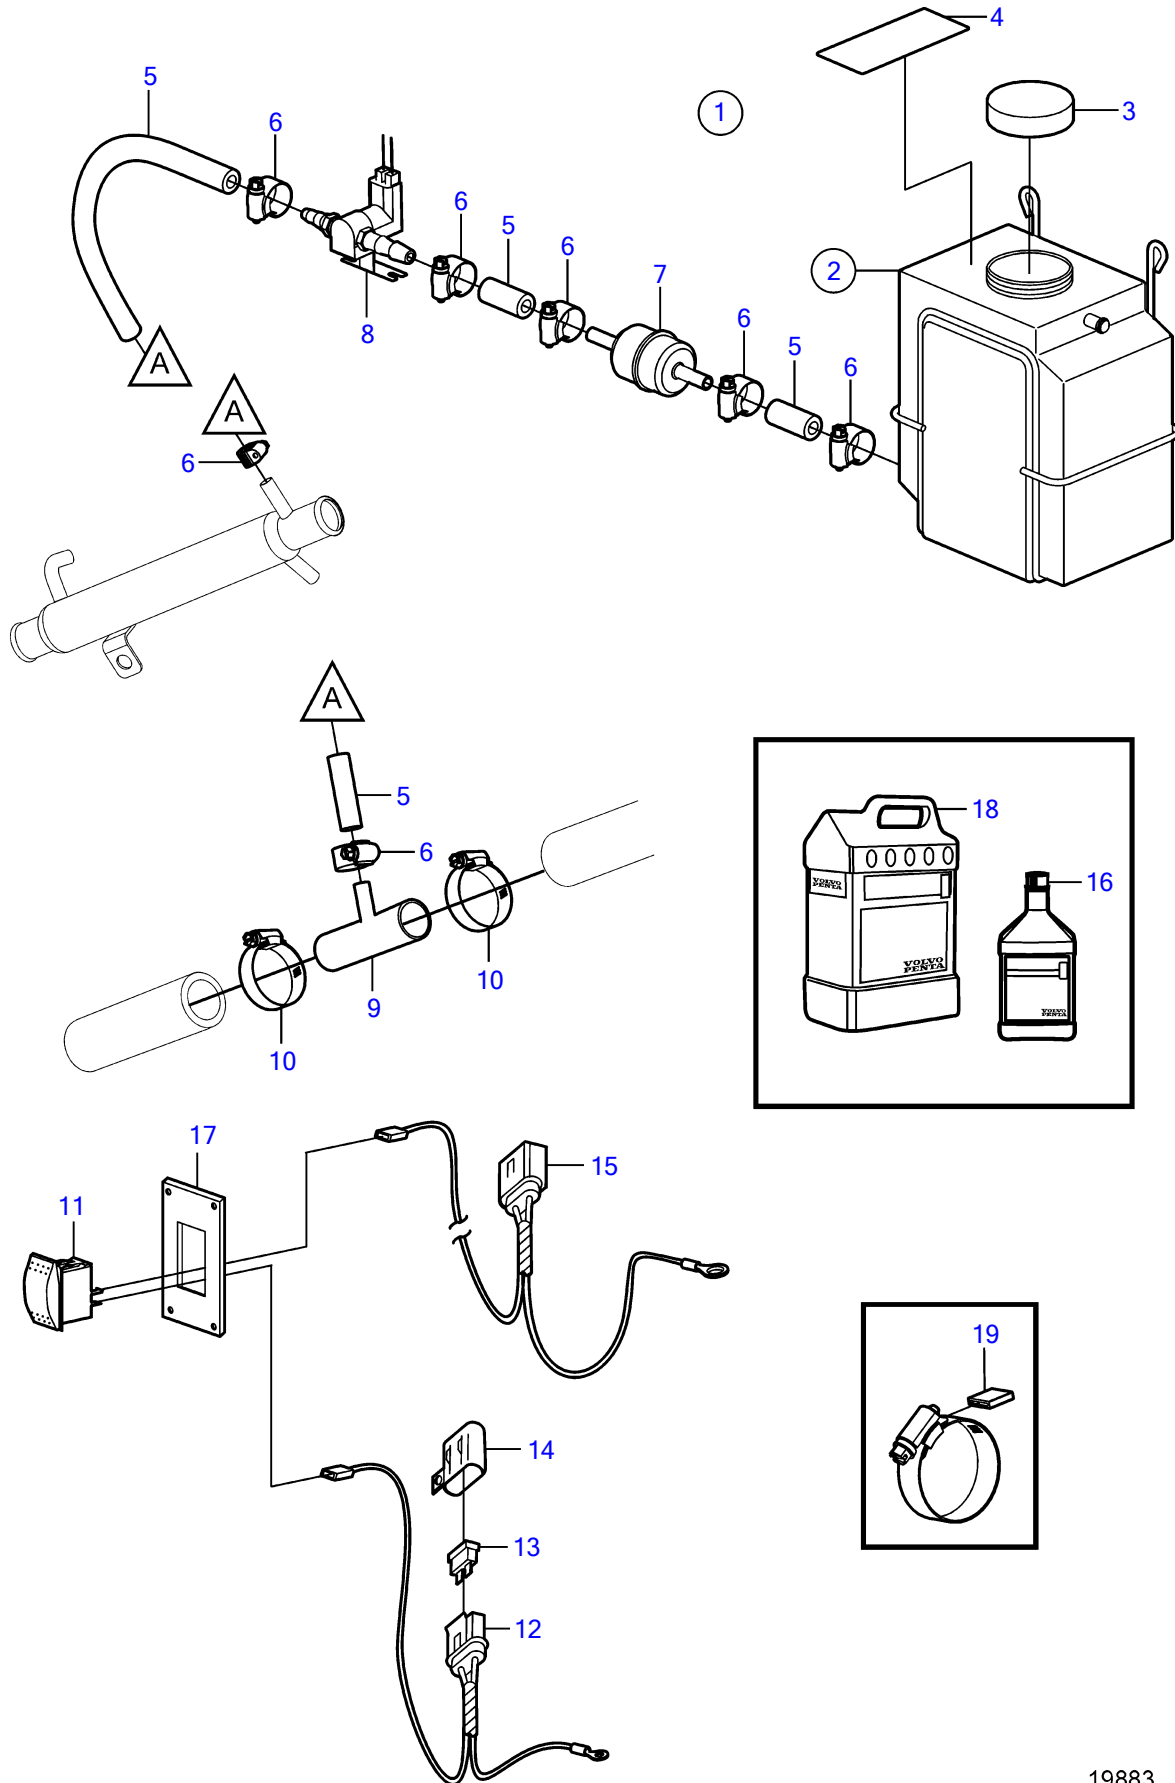

5.0GXl-B, 5.0GXl-BF, 5.7Gi-B, 5.7Gi-BF, 5.7GXl-C, 5.7GXl-CF

5.0GXi-B, 5.0GXi-BF, 5.7Gi-B, 5.7Gi-BF, 5.7GXi-C, 5.7GXi-CF

REF	PART NO.	QTY	DESCRIPTION	NOTES
1	41103100	1	Cleaner kit	
2	3862039	1	• Tank	
3	3858990	1	• • Cardboard tube	
4	7741899	1	• Decal	
5	(3858991)	1	• Hose	Cut, Obsolete part
6	3853794	6	• Hose clamp	
7	3587530	1	• Filter	
8	3862492	1	• Valve	
9	3861961	1	• T-pipe	
10	3853786	2	• Hose clamp	
11	3862491	1	• Switch	
12	3862489	1	• Wiring harness	
13	983966	1	• • Fuse	
14	8072808	1	• • Cover	
15	3862890	1	• Kit	
16	41103103	X	• Neutralizing agent	1 quart (946ml)
17	3862899	1	• Switch plate	Black
	3862898	X	Switch plate	White
	3862900	X	Switch plate	Woodgrain
18	41103102	X	Neutralizing agent	1 gallon (3,78L)
19	3858532	X	Cover	W=0.465" (11.8mm)
	3861999	X	Cover	W=0.300" (7.6mm)