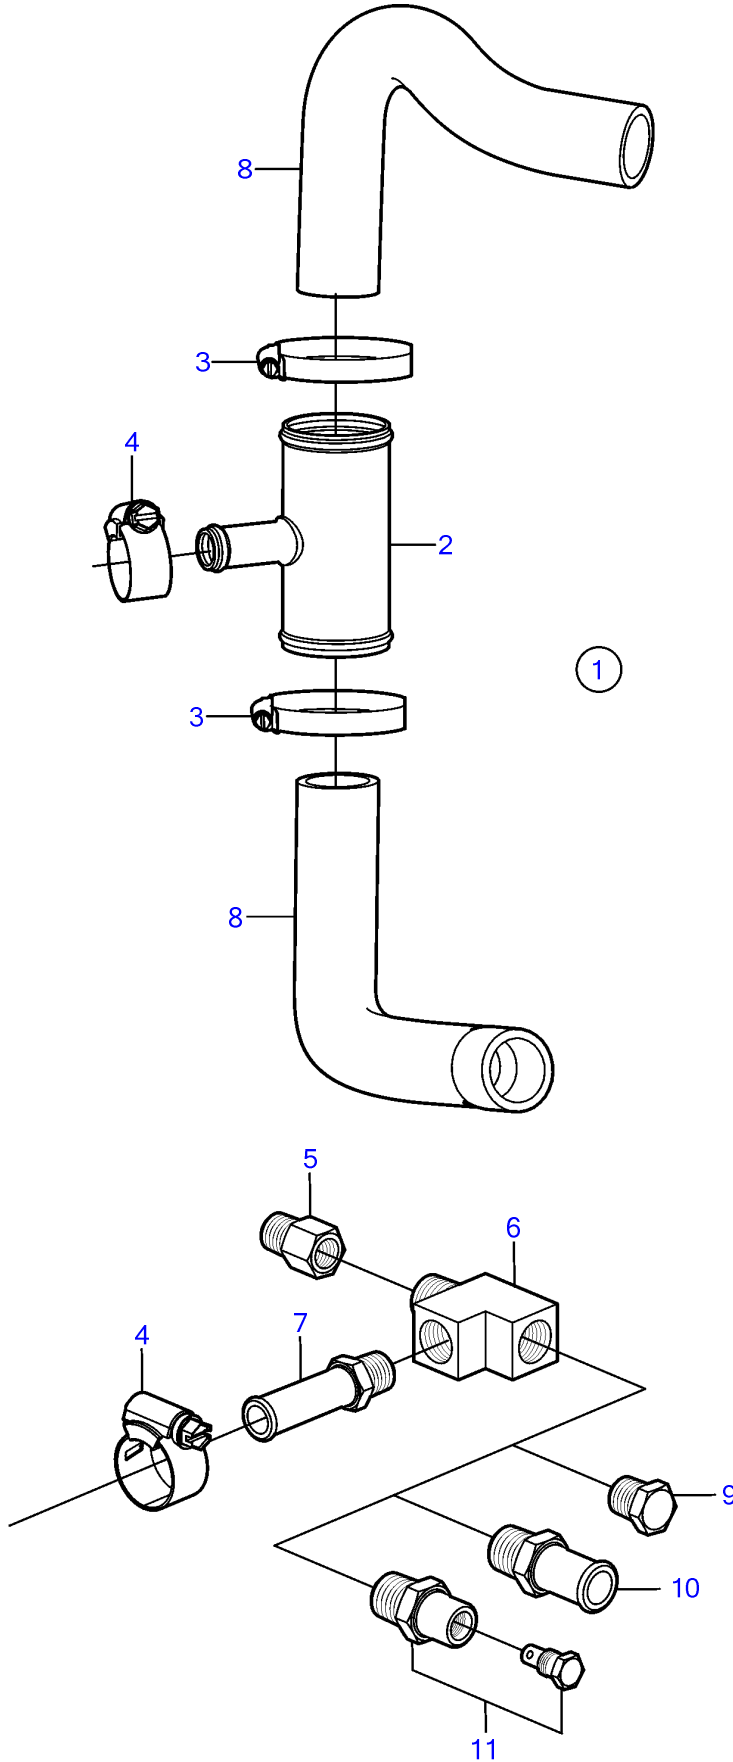

5.0GXi-B, 5.7Gi-B, 5.7GXi-C, 5.7Giil-B, 5.7GXii-C, 5.7OSi-A, 5.7OSXi-A

5.0GXi-B, 5.7Gi-B, 5.7GXi-C, 5.7Giil-B, 5.7GXii-C, 5.7OSi-A, 5.7OSXi-A

| REF | PART NO. | QTY | DESCRIPTION | NOTES |
|-----|----------|-----|------------------------|-------|
| 1 | 3862101 | 1 | Kit | |
| 2 | 3855531 | 1 | • T-pipe | |
| 3 | 3852098 | 2 | • Hose clamp | |
| 4 | 3853813 | 2 | • Hose clamp | |
| 5 | 3862196 | 1 | • Fitting | |
| 6 | 3850490 | 1 | • Fitting | |
| 7 | 856483 | 1 | • Hose connection | |
| 8 | | 1 | Hose, circulation pump | Cut |
| 9 | 3850802 | X | Plug | |
| 10 | 3858501 | X | Nipple | |
| 11 | 3854494 | X | Drain cock | |