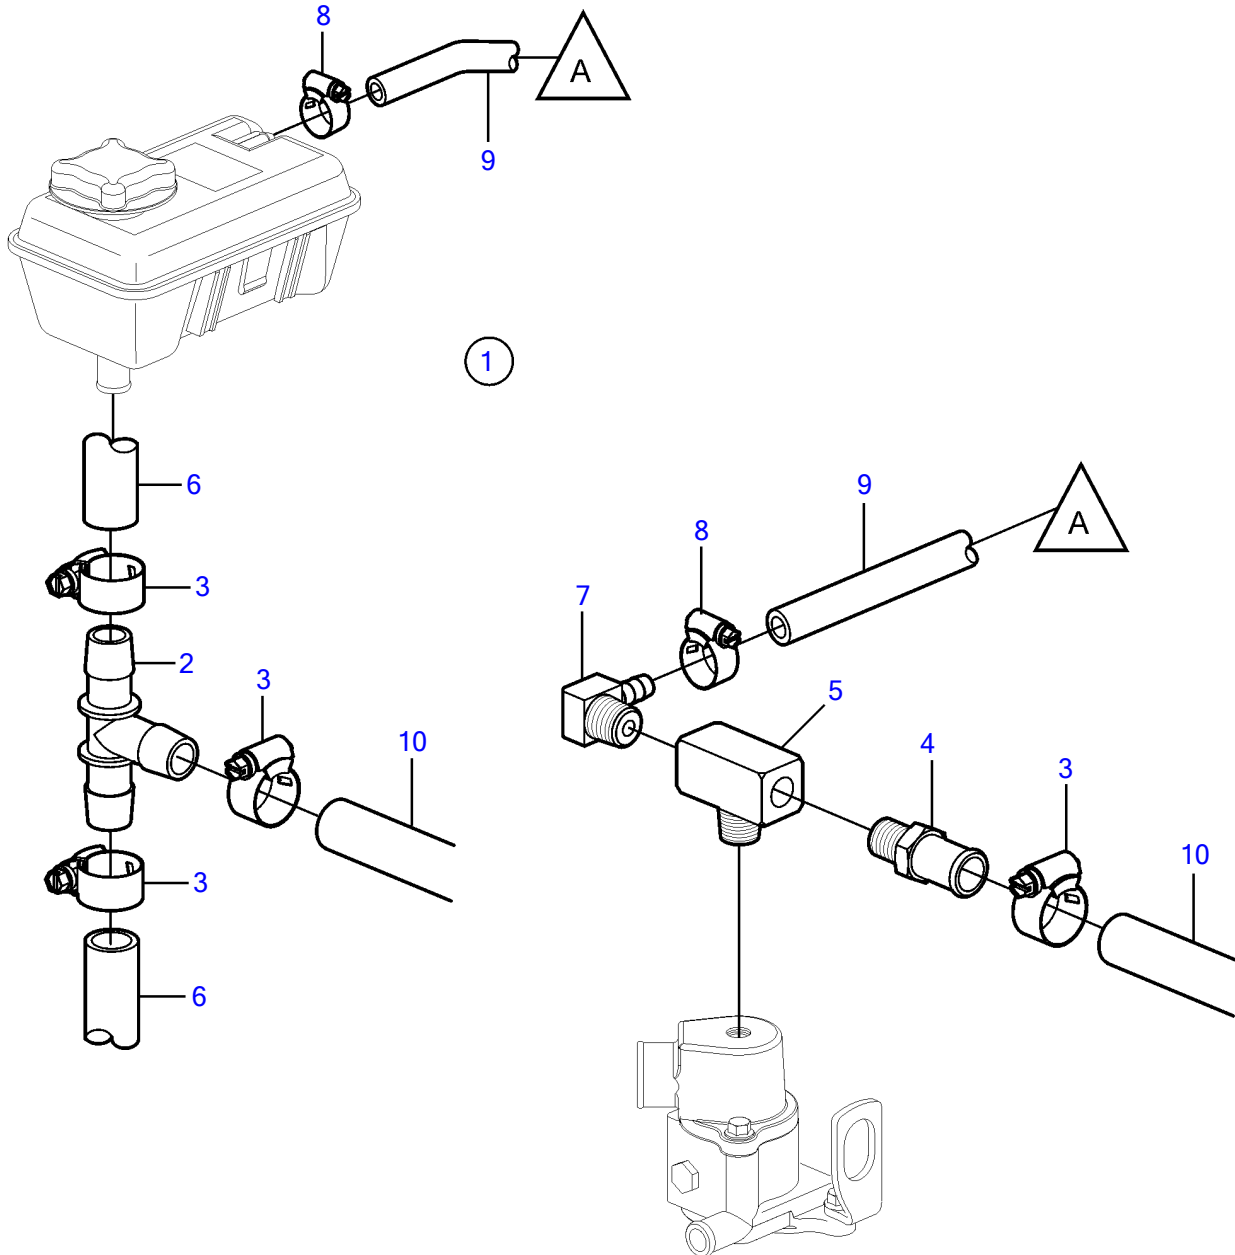

5.0GXi-BF, 5.0OSi-BF, 5.7Gi-BF, 5.7GXi-CF, 5.7GiI-B, 5.7GXii-C, 5.7OSi-AF, 5.7OSXi-AF

5.0GXl-BF, 5.0OSl-BF, 5.7Gi-BF, 5.7GXl-CF, 5.7GIl-B, 5.7GXl-C, 5.7OSl-AF, 5.7OSXl-AF

REF	PART NO.	QTY	DESCRIPTION	NOTES
1	(3860719)	1	Kit	Obsolete part
2	3860613	1	• T-nipple	
3	3853780	4	• Hose clamp	
4	969497	1	• Hose nipple	
5	(3860586)	1	• T-nipple	Obsolete part
6		1	Hose, expansion tank	Cut
7	3860585	1	Elbow nipple	
8	3860413	2	Hose clamp	
9		1	Hose	See page for thermostat housing.
10		X	Hose, heater	Not included in kit

7744230-26-9321

22695

Upd:2014-02-12