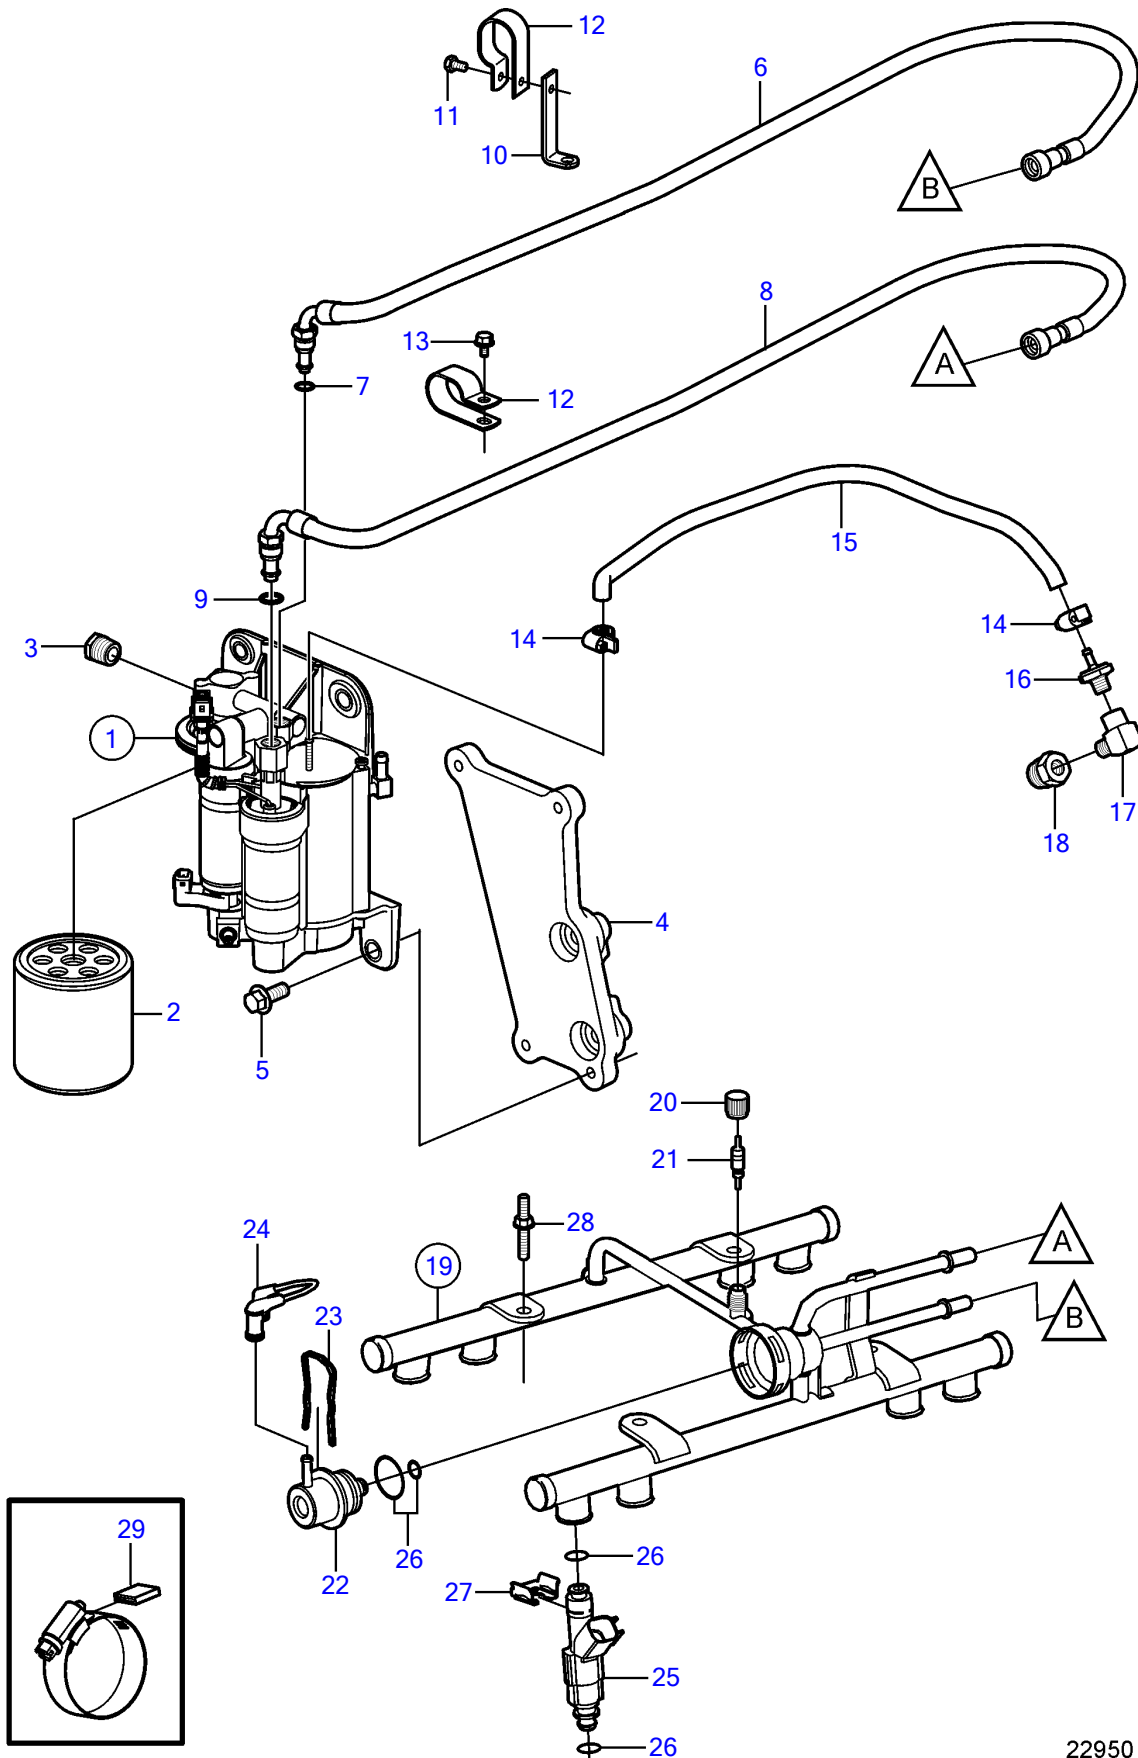

5.0GXl-B, 5.0GXl-BF, 5.0OSl-B, 5.0OSl-BF, 5.7Gi-B, 5.7Gi-BF, 5.7GXl-C, 5.7GXl-CF, 5.7OSl-A, 5.7OSl-AF, 5.7OSXl-A, 5.7OSXl-AF

5.0GXl-B, 5.0GXl-BF, 5.0OSl-B, 5.0OSl-BF, 5.7Gi-B, 5.7Gi-BF, 5.7GXl-C, 5.7GXl-CF, 5.7OSl-A, 5.7OSl-AF, 5.7OSXl-A, 5.7OSXl-AF

REF	PART NO.	QTY	DESCRIPTION	SEE SEC.	NOTES
1	3861355	1	Pump		
	3588865	1	Fuel pump kit		High pressure pump
2	3852413	1	• Filter		
			• Bulletin P-23-3-4	P-23-3-4-EN	High Capacity Fuel Filter, Gas
			• Bulletin p-18-8-1	p-18-8-1-EN	Volvo Penta Ethanol Fuel treatment
3	3857816	1	Bushing		
4	3861031	1	Bracket		
5	982702	4	Flange screw		
6	3861761	1	Fuel pipe		
7	3850424	1	• O-ring		
8	3861760	1	Fuel pipe		
9	3850423	1	• O-ring		
10	(3860411)	1	Bracket		Obsolete part
11	3857938	1	Screw		
12	(3860412)	2	Clamp		Obsolete part
13	945358	1	Flange screw		
14	3860413	2	Hose clamp		
15	3860085	1	Hose		
16	3860290	1	Nipple		
17	16218	1	Elbow nipple		
18	3861926	1	Tube fitting		
19	3858966	1	Fuel pipe		
20	3858972	1	Cardboard tube		
21	3858971	1	Valve		
22	3858967	1	Governor		
			• Bulletin P-23-7-3	P-23-7-3-EN	Fuel Pressure Regulator, 4.3L, 5.0L, 5.7L
23	3858968	1	Clip		
24	3858974	1	Hose		
25	3858969	8	Injector		
26	3858981	X	O-ring		Includes 16 o-rings for injectors and 2 o-rings for pressure regulator.
27	3858970	8	Retainer		
28	3858973	4	Bolt		
29	3858532	X	Cover		W=0.465" (11.8mm)
	3861999	X	Cover		W=0.300" (7.6mm)