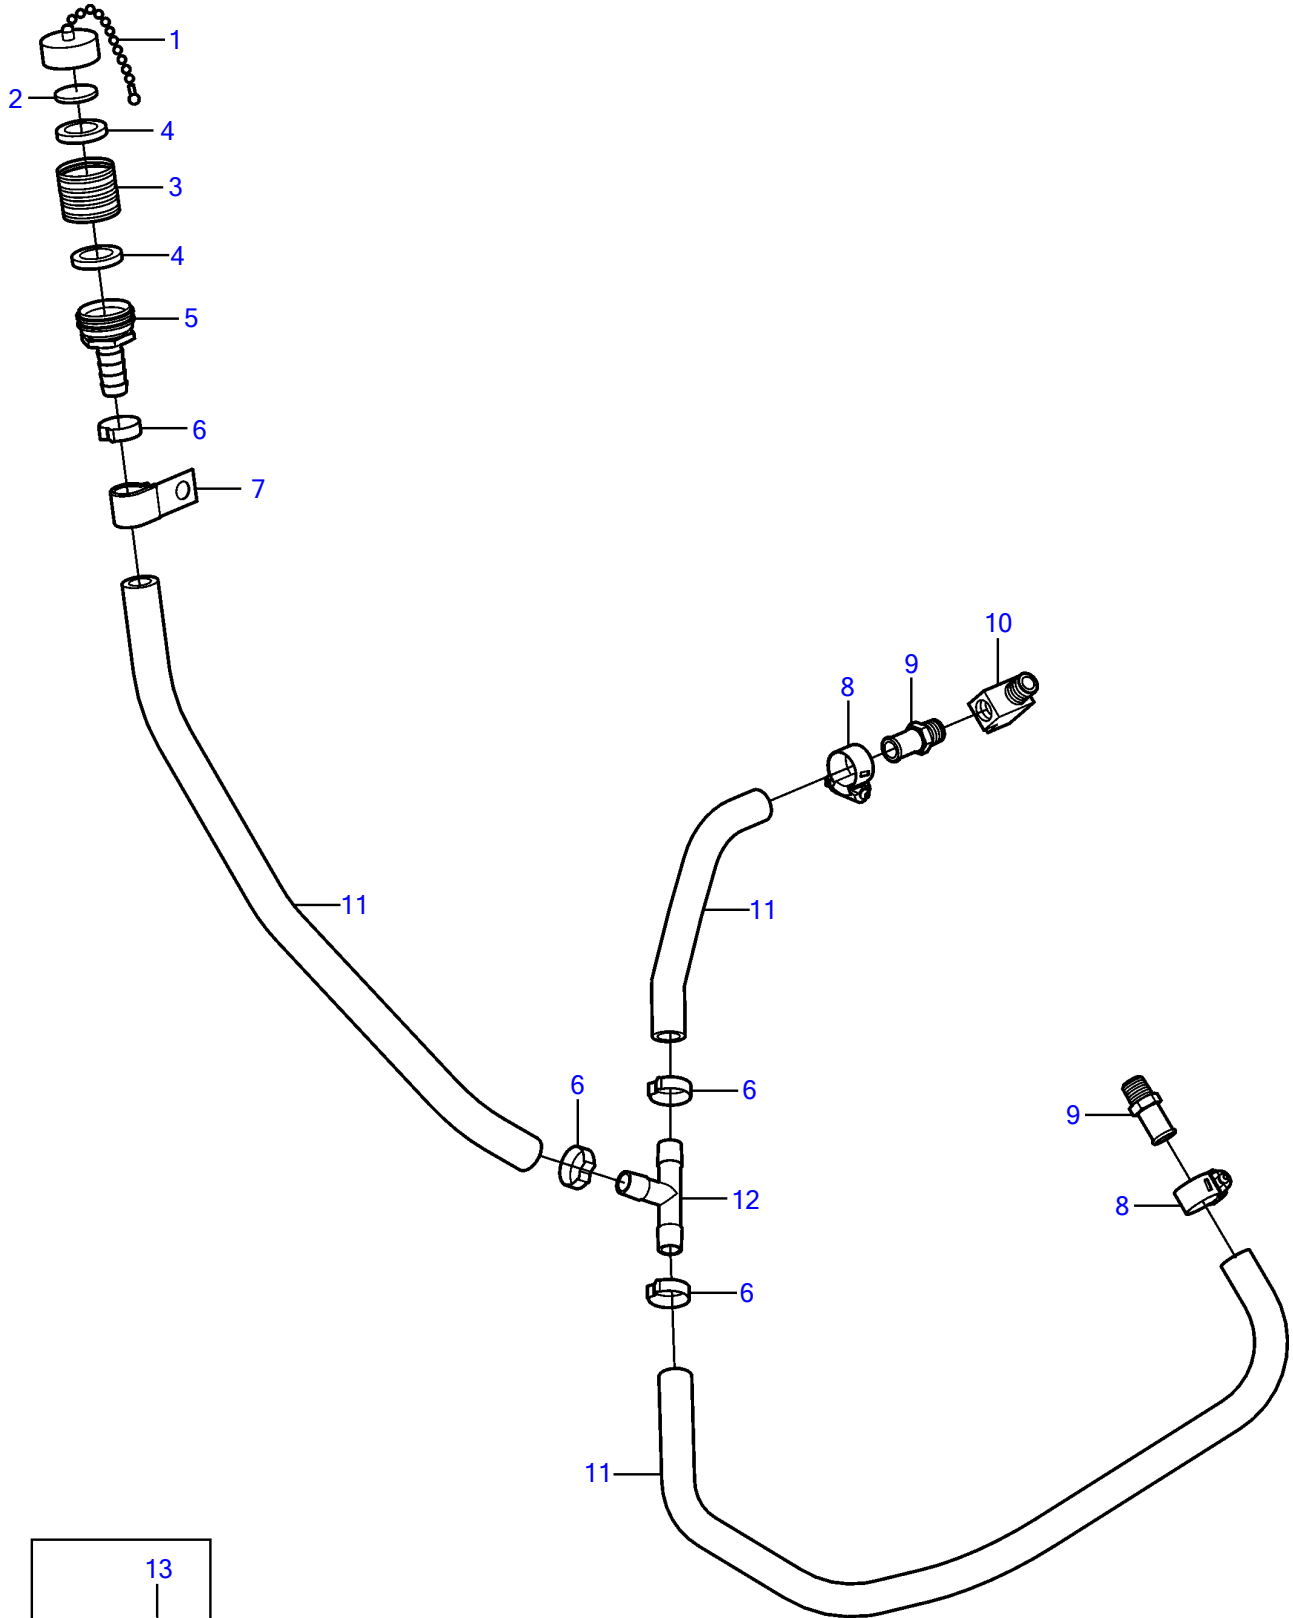

5.0GXi-B, 5.0OSi-B, 5.7Gi-B, 5.7GXi-C, 5.7GiI-B, 5.7GXii-C, 5.7OSi-A, 5.7OSXi-A

18659

Upd:2014-02-12

18659

7744230-26-5074

5.0GXi-B, 5.0OSi-B, 5.7Gi-B, 5.7GXi-C, 5.7Giil-B, 5.7GXii-C, 5.7OSi-A, 5.7OSXi-A

REF	PART NO.	QTY	DESCRIPTION	NOTES
1	3853783	1	Cardboard tube	
2	3852426	1	Sealing	
3	3861960	1	Compression fitting	
4	3862079	2	Gasket	
5	3858503	1	Fitting	
6	983146	4	Clamp	
7	3852434	1	Clamp	
8	3853794	2	Hose clamp	
9	3858501	2	Nipple	
10	3852489	1	Adapter	
11	3857823	2	Hose	L=540mm
	(3861916)	1	Hose	L=150mm, Obsolete part
12	3862000	1	Compression fitting	
13	3858532	X	Cover	W=0.465" (11.8mm)
	3861999	X	Cover	W=0.300" (7.6mm)