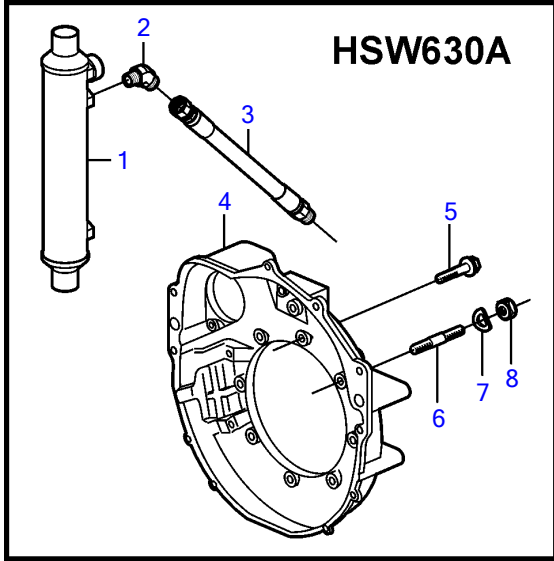

5.7GiI-B, 5.7GXII-C

22959

5.7GiI-B, 5.7GXII-C

| REF | PART NO. | QTY | DESCRIPTION | NOTES |
|-----|-----------|-----|------------------|---------------|
| 1 | 3861479 | 1 | Oil cooler | |
| 2 | 3858549 | 2 | Elbow nipple | |
| 3 | 3861441 | 1 | Oil hose | |
| | 3861442 | 1 | Oil hose | |
| 4 | 841056 | 1 | Flywheel housing | |
| 5 | (3853558) | 2 | Screw | Obsolete part |
| 6 | 953517 | 4 | Stud | |
| 7 | 941909 | 4 | Spring washer | |
| 8 | 950355 | 4 | Lock nut | |
| 9 | 3861441 | 1 | Oil hose | |
| | (3861443) | 1 | Oil hose | Obsolete part |
| 10 | 955556 | 2 | Hexagon screw | |
| 11 | 941909 | 2 | Spring washer | |
| 12 | (953540) | 4 | Stud | Obsolete part |
| 13 | 955556 | 4 | Hexagon screw | |
| 14 | 941909 | 4 | Spring washer | |
| 15 | 953531 | 2 | Stud | |
| 16 | 941909 | 2 | Spring washer | |
| 17 | 950355 | 2 | Lock nut | |