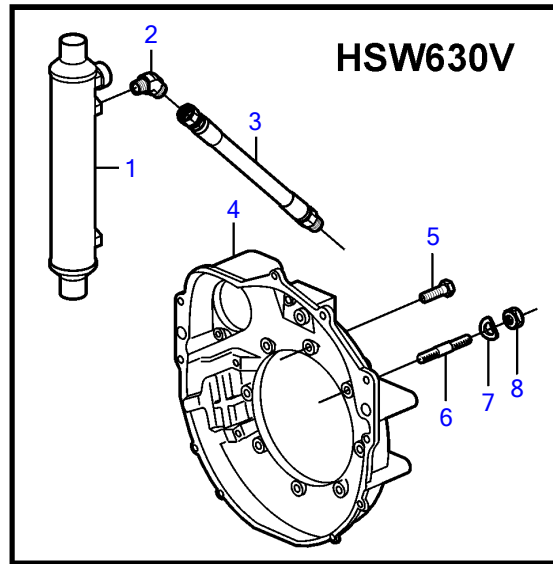

5.7GiI-B, 5.7GXII-C

22959

5.7GiI-B, 5.7GXII-C

| REF | PART NO. | QTY | DESCRIPTION | NOTES |
|-----|-----------|-----|------------------|---------------|
| 1 | 3861479 | 1 | Oil cooler | |
| 2 | 3858549 | 2 | Elbow nipple | |
| 3 | 3861441 | 1 | Oil hose | |
| | 3861442 | 1 | Oil hose | |
| 4 | 841056 | 1 | Flywheel housing | |
| 5 | (3853558) | 2 | Screw | Obsolete part |
| 6 | 953517 | 4 | Stud | |
| 7 | 941909 | 4 | Spring washer | |
| 8 | 950355 | 4 | Lock nut | |
| 9 | 3861441 | 1 | Oil hose | |
| | (3861443) | 1 | Oil hose | Obsolete part |
| 10 | 955556 | 2 | Hexagon screw | |
| 11 | 941909 | 2 | Spring washer | |
| 12 | (953540) | 4 | Stud | Obsolete part |
| 13 | 955556 | 4 | Hexagon screw | |
| 14 | 941909 | 4 | Spring washer | |
| 15 | 953531 | 2 | Stud | |
| 16 | 941909 | 2 | Spring washer | |
| 17 | 950355 | 2 | Lock nut | |