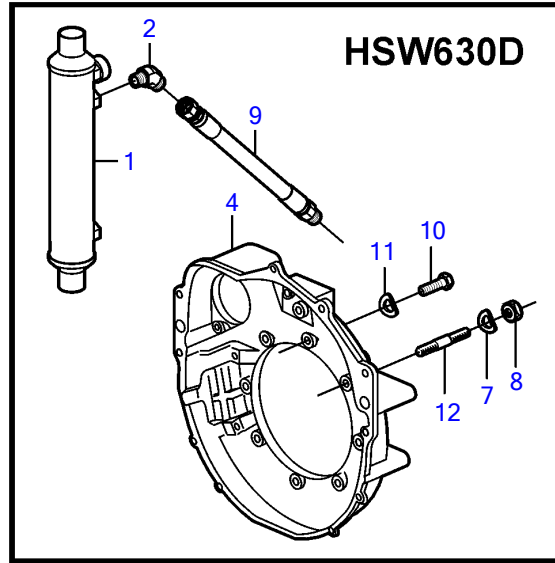

5.7GiI-B, 5.7GXII-C

22959

5.7GiI-B, 5.7GXII-C

| REF | PART NO. | QTY | DESCRIPTION | NOTES |
|-----|-----------|-----|------------------|---------------|
| 1 | 3861479 | 1 | Oil cooler | |
| 2 | 3858549 | 2 | Elbow nipple | |
| 3 | 3861441 | 1 | Oil hose | |
| | 3861442 | 1 | Oil hose | |
| 4 | 841056 | 1 | Flywheel housing | |
| 5 | (3853558) | 2 | Screw | Obsolete part |
| 6 | 953517 | 4 | Stud | |
| 7 | 941909 | 4 | Spring washer | |
| 8 | 950355 | 4 | Lock nut | |
| 9 | 3861441 | 1 | Oil hose | |
| | (3861443) | 1 | Oil hose | Obsolete part |
| 10 | 955556 | 2 | Hexagon screw | |
| 11 | 941909 | 2 | Spring washer | |
| 12 | (953540) | 4 | Stud | Obsolete part |
| 13 | 955556 | 4 | Hexagon screw | |
| 14 | 941909 | 4 | Spring washer | |
| 15 | 953531 | 2 | Stud | |
| 16 | 941909 | 2 | Spring washer | |
| 17 | 950355 | 2 | Lock nut | |