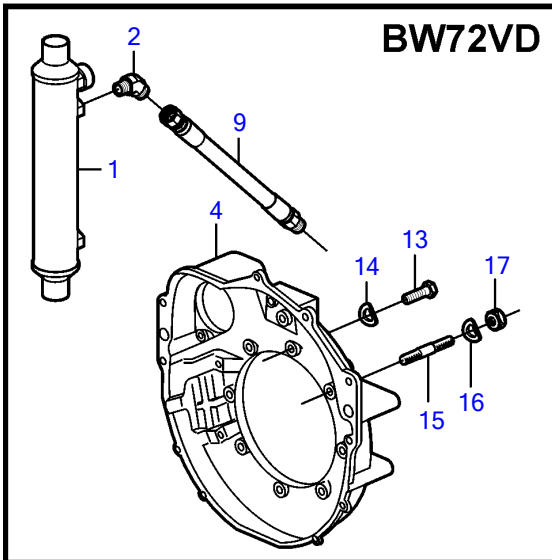

5.7GiI-B, 5.7GXII-C

22959

5.7GiI-B, 5.7GXII-C

| REF | PART NO. | QTY | DESCRIPTION | NOTES |
|-----|-----------|-----|------------------|---------------|
| 1 | 3861479 | 1 | Oil cooler | |
| 2 | 3858549 | 2 | Elbow nipple | |
| 3 | 3861441 | 1 | Oil hose | |
| | 3861442 | 1 | Oil hose | |
| 4 | 841056 | 1 | Flywheel housing | |
| 5 | (3853558) | 2 | Screw | Obsolete part |
| 6 | 953517 | 4 | Stud | |
| 7 | 941909 | 4 | Spring washer | |
| 8 | 950355 | 4 | Lock nut | |
| 9 | 3861441 | 1 | Oil hose | |
| | (3861443) | 1 | Oil hose | Obsolete part |
| 10 | 955556 | 2 | Hexagon screw | |
| 11 | 941909 | 2 | Spring washer | |
| 12 | (953540) | 4 | Stud | Obsolete part |
| 13 | 955556 | 4 | Hexagon screw | |
| 14 | 941909 | 4 | Spring washer | |
| 15 | 953531 | 2 | Stud | |
| 16 | 941909 | 2 | Spring washer | |
| 17 | 950355 | 2 | Lock nut | |