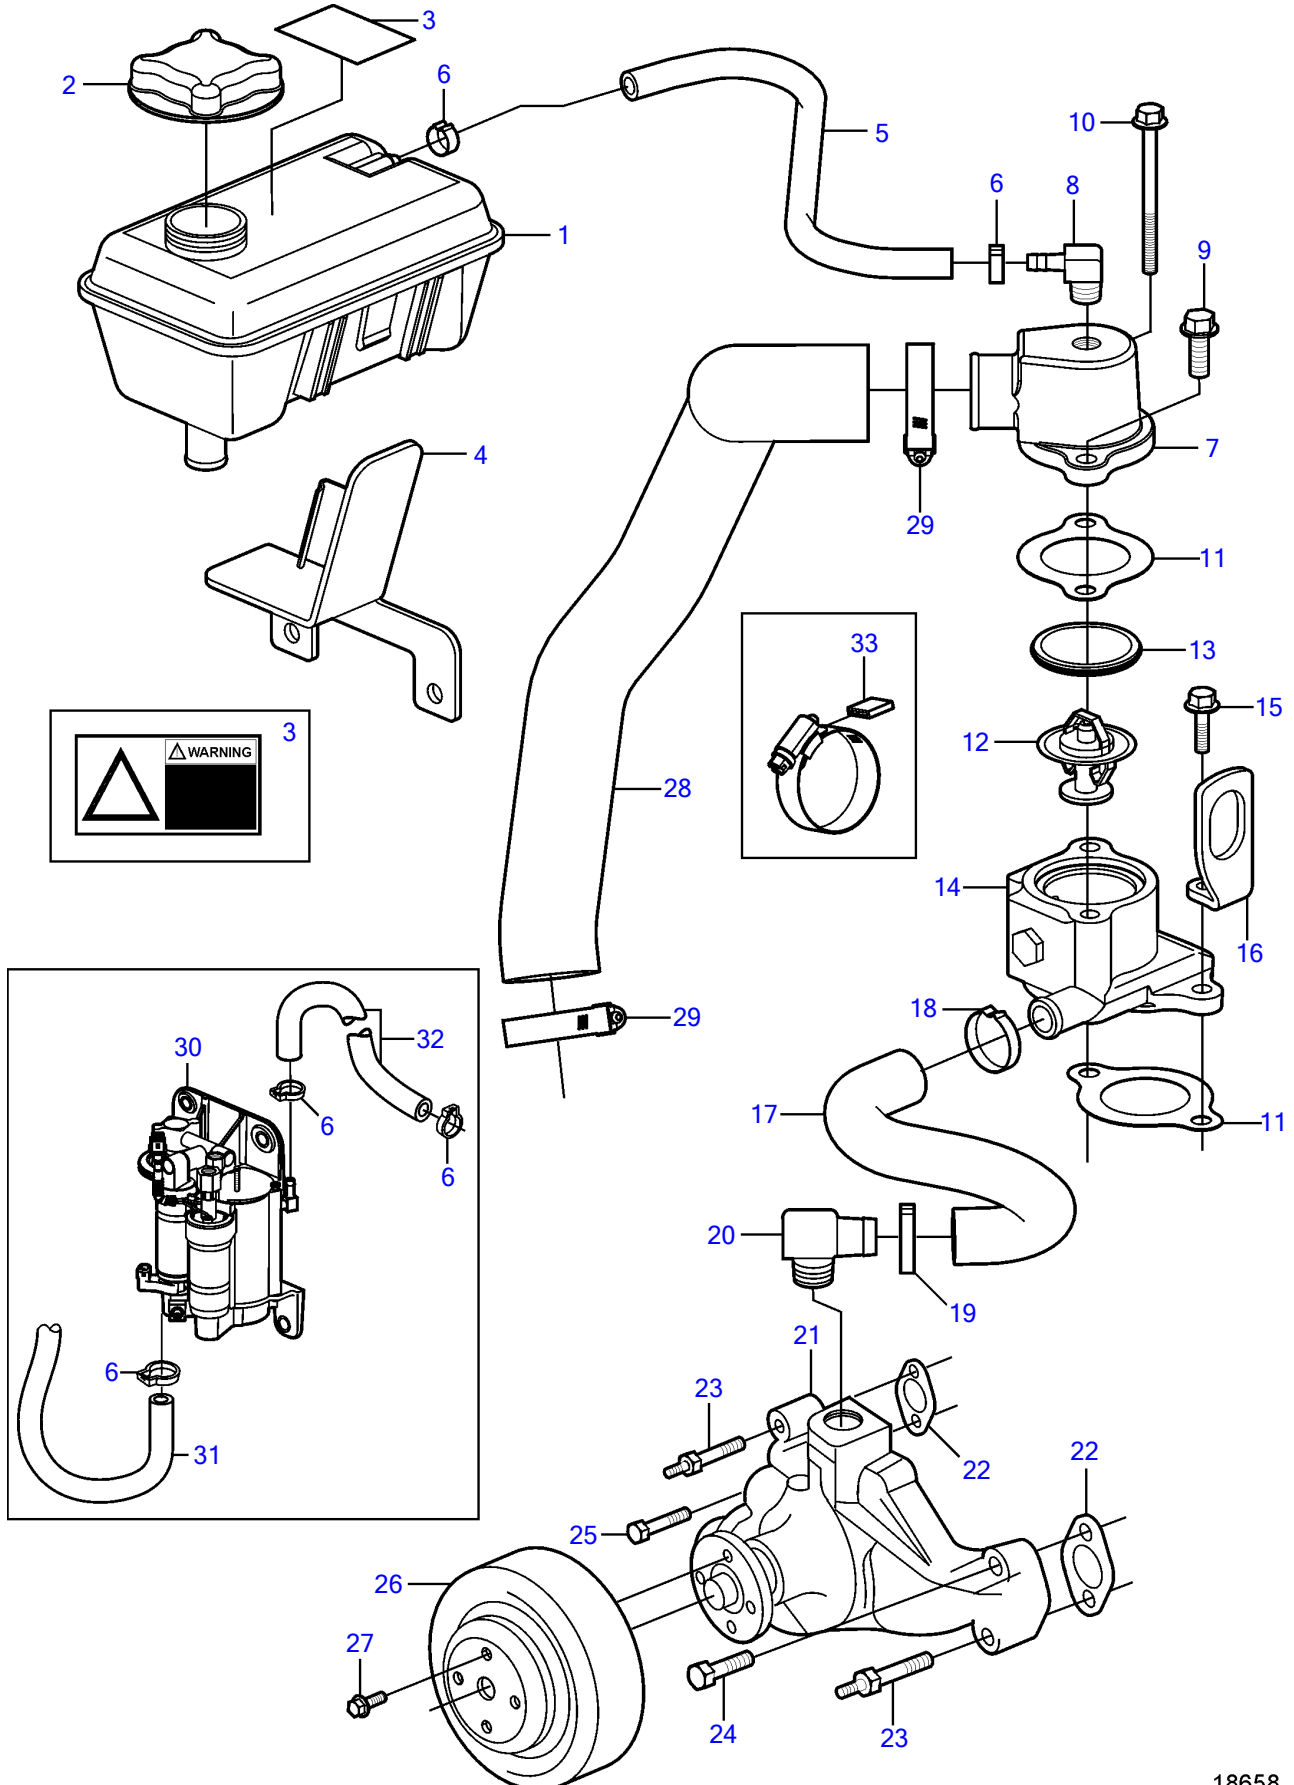

5.0GXl-BF, 5.7Gi-BF, 5.7GXl-CF, 5.7OSi-AF, 5.7OSXl-AF

5.0GXi-BF, 5.7Gi-BF, 5.7GXi-CF, 5.7OSi-AF, 5.7OSXi-AF

REF	PART NO.	QTY	DESCRIPTION	SEE SEC.	NOTES
1	861105	1	Expansion tank		
			• Bulletin P-18-4-4	P-18-4-4-EN	Coolant Recommendations for Gas Engines
			• Bulletin p-26-1-7	p-26-1-7-EN	Coolant Capacity, FWC Gas Engines
2	1674083	1	Pressure cap		
3	3858552	1	Decal		Warning!
4	3861849	1	Bracket		
5	3860955	1	Hose		
6	982643	5	Clamp		
7	3860555	1	Thermostat housing		
8	3860585	1	Elbow nipple		
9	3853401	1	Flange screw		
10	969189	1	Flange screw		
11	3852111	2	Gasket		
12	3831426	1	Thermostat kit		
13	416033	1	• Sealing ring		
14	3851384	1	Thermostat housing		
15	945444	1	Flange screw		
16	3861919	1	Lifting eye		
17	3861992	1	Hose		
18	982716	1	Clamp		
19	(982715)	1	Clamp		Obsolete part
20	961611	1	Hose nipple		
21	3853850	1	Circulation pump		
22	3852477	2	Gasket		
23	3856147	2	Stud		
24	3856136	1	Bolt		
25	(3856137)	1	Bolt		Obsolete part
26	3860083	1	Pulley		
27	3853390	4	Screw		
28	3861741	1	Hose		
29	3850422	2	Hose clamp		
30	3861355	1	Pump	5033	
31	3860590	1	Hose		
32	(3860294)	1	Hose		Obsolete part
33	3858532	X	Cover		W=0.465" (11.8mm)
	3861999	X	Cover		W=0.300" (7.6mm)