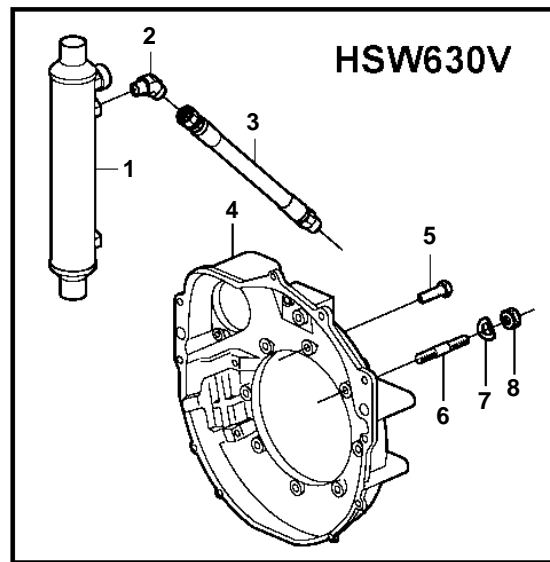

5.7GiI-A, 5.7GSil-A, 5.7GXil-A, 5.7GXil-B

22959

5.7GiI-A, 5.7GSiI-A, 5.7GXiI-A, 5.7GXiI-B

REF	PART NO.	QTY	DESCRIPTION
1	3861479	1	Oil cooler
2	3858549	2	Elbow nipple
3	3861441	1	Oil hose
	3861442	1	Oil hose
4	841056	1	Flywheel housing
5	3853558	2	Screw
6	953517	4	Stud
7	941909	4	Spring washer
8	950355	4	Lock nut
9	3861441	1	Oil hose
		1	Oil hose
10	955556	2	Hexagon screw
11	941909	2	Spring washer
12		4	Stud
13	955556	4	Hexagon screw
14	941909	4	Spring washer
15	953531	2	Stud
16	941909	2	Spring washer
17	950355	2	Lock nut