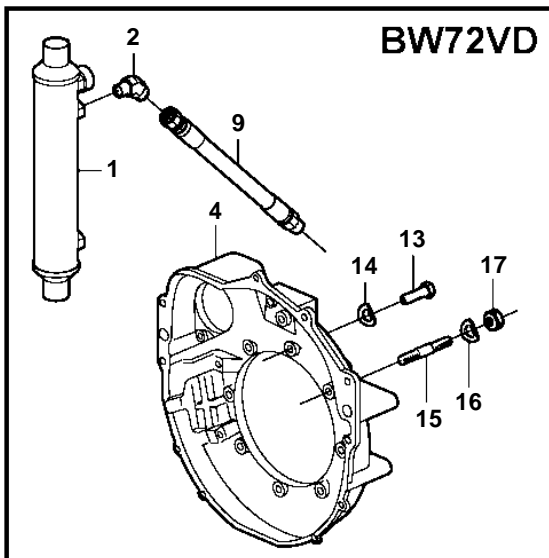

5.7GiI-A, 5.7GSil-A, 5.7GXil-A, 5.7GXil-B

22959

5.7GiI-A, 5.7GSiI-A, 5.7GXiI-A, 5.7GXiI-B

REF	PART NO.	QTY	DESCRIPTION
1	3861479	1	Oil cooler
2	3858549	2	Elbow nipple
3	3861441	1	Oil hose
	3861442	1	Oil hose
4	841056	1	Flywheel housing
5	3853558	2	Screw
6	953517	4	Stud
7	941909	4	Spring washer
8	950355	4	Lock nut
9	3861441	1	Oil hose
		1	Oil hose
10	955556	2	Hexagon screw
11	941909	2	Spring washer
12		4	Stud
13	955556	4	Hexagon screw
14	941909	4	Spring washer
15	953531	2	Stud
16	941909	2	Spring washer
17	950355	2	Lock nut