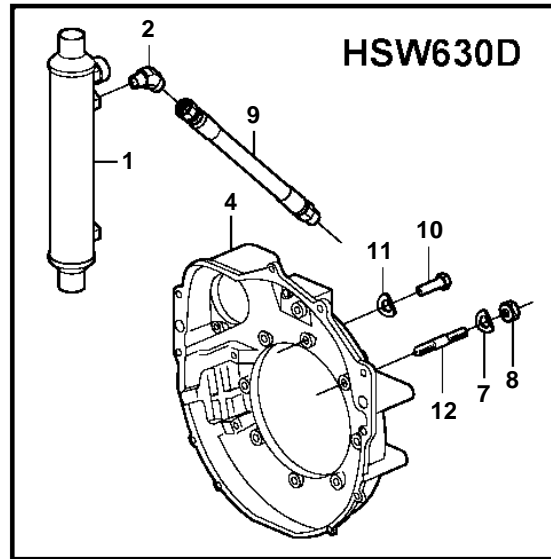

5.7GiI-A, 5.7GSil-A, 5.7GXil-A, 5.7GXil-B

22959

5.7GiI-A, 5.7GSiI-A, 5.7GXiI-A, 5.7GXiI-B

REF	PART NO.	QTY	DESCRIPTION
1	3861479	1	Oil cooler
2	3858549	2	Elbow nipple
3	3861441	1	Oil hose
	3861442	1	Oil hose
4	841056	1	Flywheel housing
5	3853558	2	Screw
6	953517	4	Stud
7	941909	4	Spring washer
8	950355	4	Lock nut
9	3861441	1	Oil hose
		1	Oil hose
10	955556	2	Hexagon screw
11	941909	2	Spring washer
12		4	Stud
13	955556	4	Hexagon screw
14	941909	4	Spring washer
15	953531	2	Stud
16	941909	2	Spring washer
17	950355	2	Lock nut