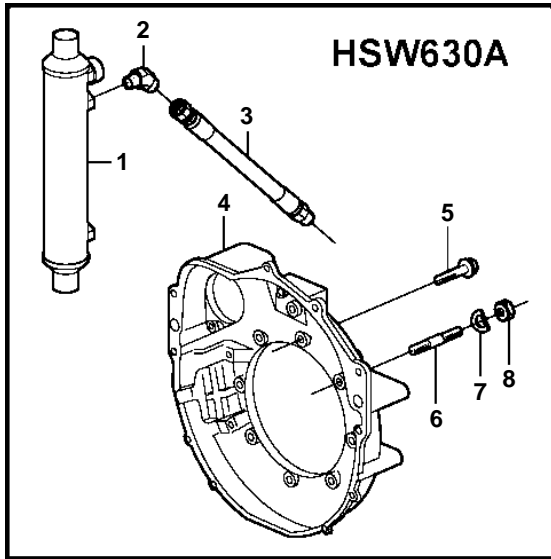

5.7GiI-A, 5.7GSil-A, 5.7GXil-A, 5.7GXil-B

22959

5.7GiI-A, 5.7GSiI-A, 5.7GXiI-A, 5.7GXiI-B

REF	PART NO.	QTY	DESCRIPTION
1	3861479	1	Oil cooler
2	3858549	2	Elbow nipple
3	3861441	1	Oil hose
	3861442	1	Oil hose
4	841056	1	Flywheel housing
5	3853558	2	Screw
6	953517	4	Stud
7	941909	4	Spring washer
8	950355	4	Lock nut
9	3861441	1	Oil hose
		1	Oil hose
10	955556	2	Hexagon screw
11	941909	2	Spring washer
12		4	Stud
13	955556	4	Hexagon screw
14	941909	4	Spring washer
15	953531	2	Stud
16	941909	2	Spring washer
17	950355	2	Lock nut