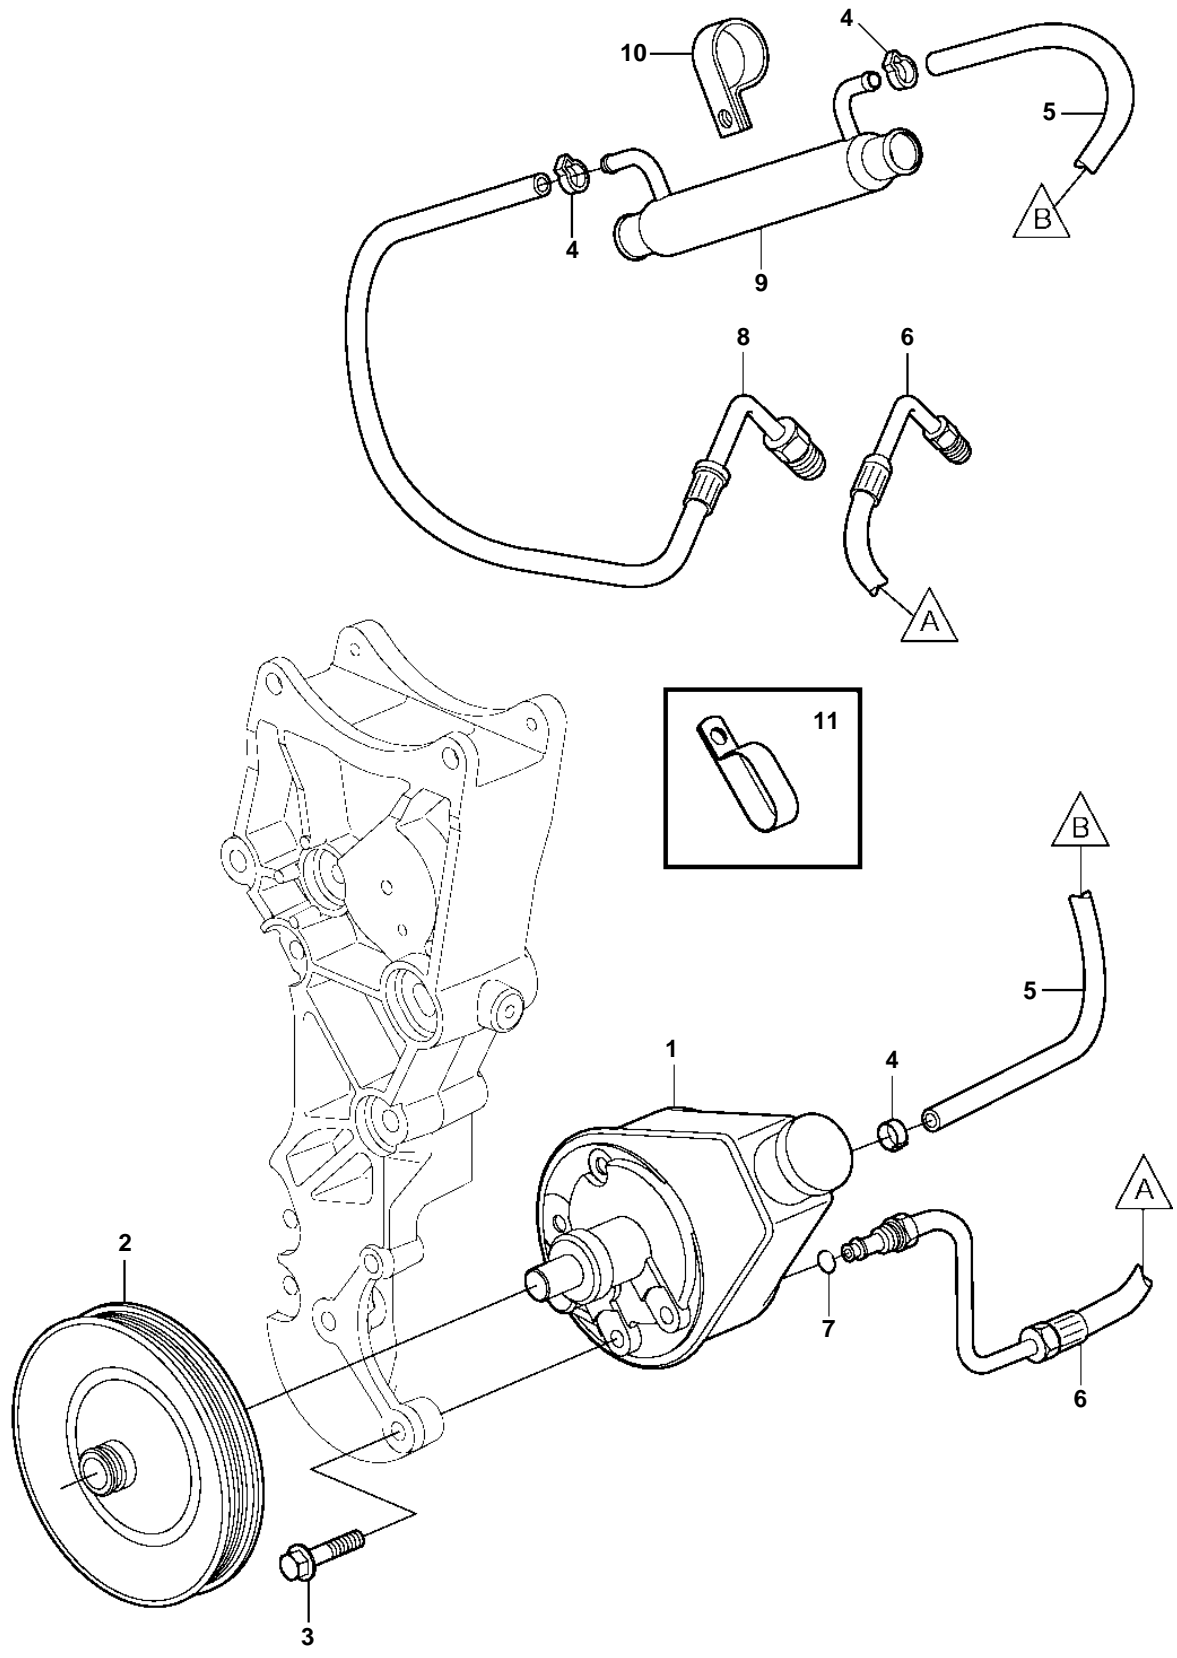

5.0GXi-A, 5.7Gi-A, 5.7GXi-B

5.0GXi-A, 5.7Gi-A, 5.7GXi-B

REF	PART NO.	QTY	DESCRIPTION	NOTES
1	3850491	1	Steering pump	
2	3862700	1	Pulley	
3	946752	1	Flange screw	M10x35mm
	965220	2	Flange screw	M10x45mm
4	982663	3	Hose clamp	
5	3852839	1	Hose	
6	3853918	1	Hose	
7	3852497	1	O-ring	
8	3854056	1	Hose	
9	3861786	1	Heat exchanger	
10	3861788	1	Bracket	
11	3852837	1	Clamp	