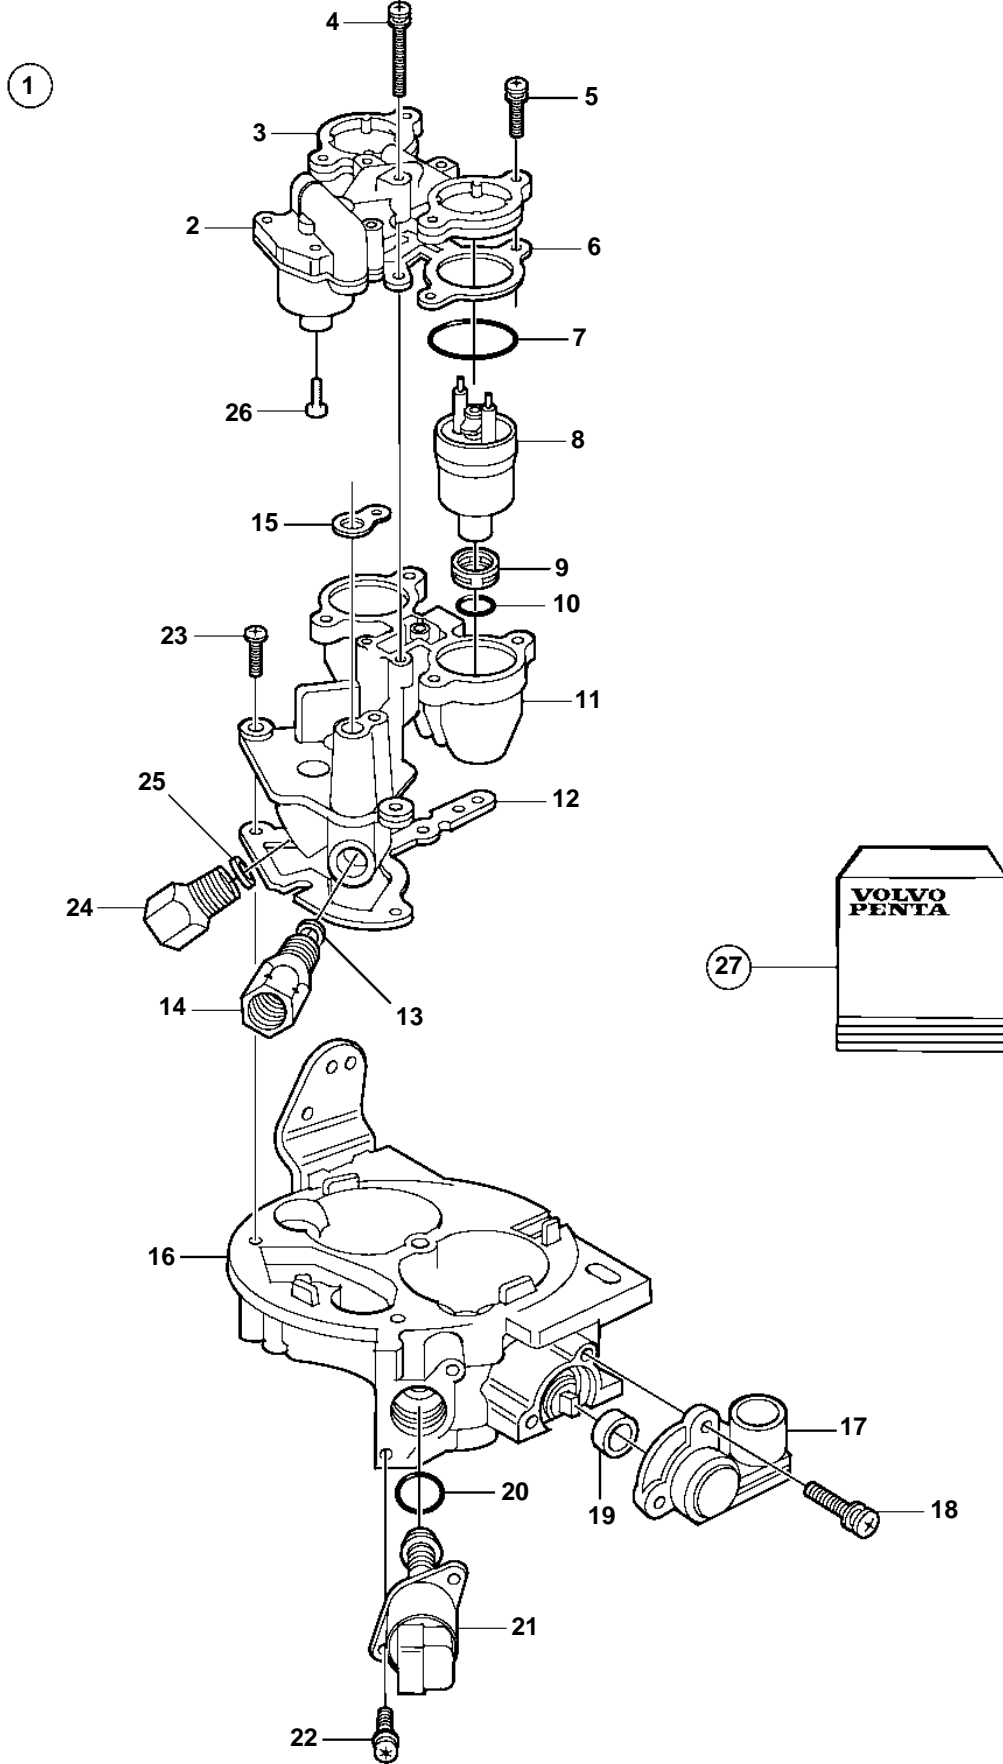

5.0GXi-A, 5.7Gi-A, 5.7GXi-A, 5.7GXi-B, 5.7GiI-A, 5.7GSil-A, 5.7GXil-A, 5.7GXil-B

5.0GXi-A, 5.7Gi-A, 5.7GXi-A, 5.7GXi-B, 5.7GiI-A, 5.7GSil-A, 5.7GXil-A, 5.7GXil-B

REF	PART NO.	QTY	DESCRIPTION	NOTES
1	3856395	1	Throttle body	
2		1	• Fuel press regulator	
3		1	• Cover	
4		3	• Screw	
5		5	• Screw	
6		1	• Gasket	
7		2	• O-ring	
8		2	• Injector	
9		2	• Filter	
10		2	• O-ring	
11		1	• Housing	
12		1	• Gasket	
13		1	• Gasket	
14		1	• Nut, outlet	
15		1	• Gasket	
16		1	• Throttle body	
17		1	• Sensor, throttle position	
18		2	• Screw	
19		1	• Seal	
20		1	• O-ring	
21		1	• Valve, idle air control	
22		2	• Screw	
23		3	• Screw	
24		1	• Nut, inlet	
25		1	• Gasket	
26		4	• Screw	
27	3855179	1	Repair kit	Contains #6,7,9,10,12,13,15,20,25
	3857396	1	Repair kit	Contains #2,3,4,5,6,7,8,9,10,11,12,15,27
		1	Repair kit	INCL 2,3,6,15,26
		2	Injector	INCL 6,7,8,10,15
	3855184	1	Repair kit	INCL 17,19
	3855194	1	Sensor	INCL 20,21
	3855186	1	Repair kit	INCL 13,14,24,25
	3855187	1	Repair kit	INCL 4,5,18,22,23
	3855189	2	Repair kit	INCL 6,7,9,10,15