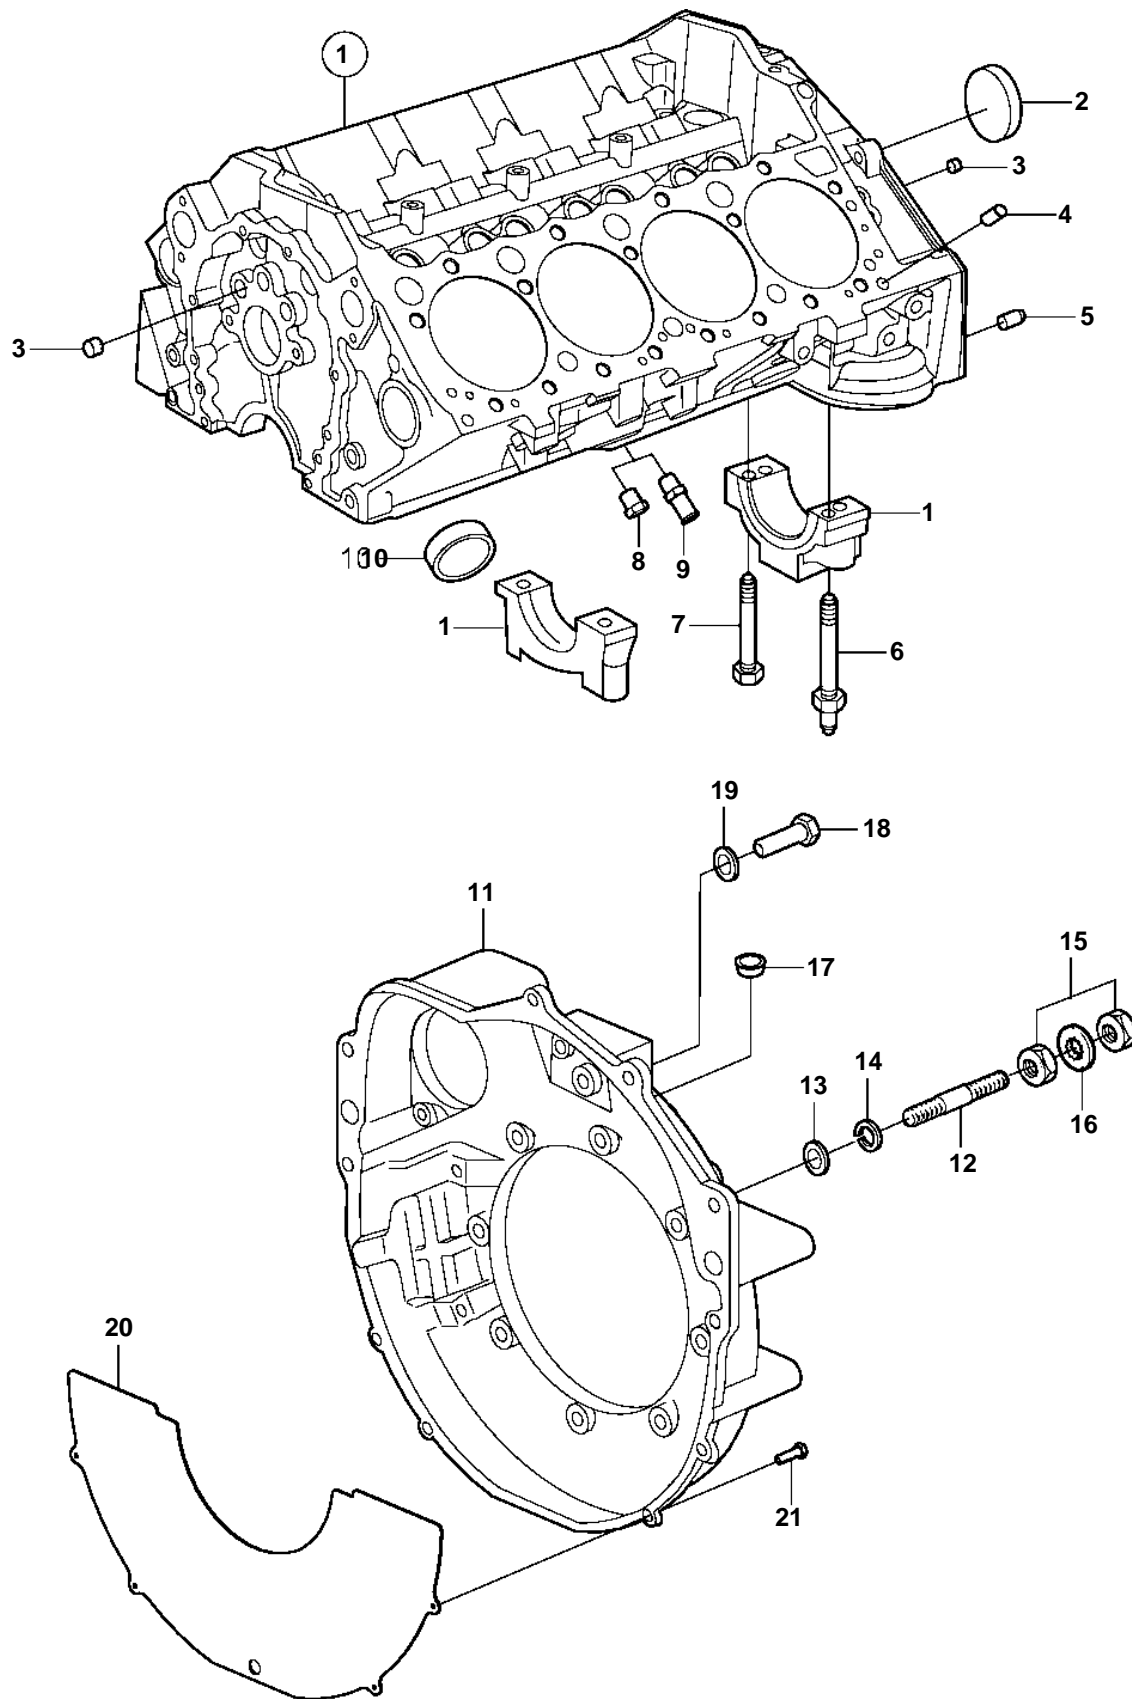

5.7GiI-A, 5.7GSiI-A, 5.7GXii-A, 5.7GXii-B

5.7GiI-A, 5.7GSil-A, 5.7GXil-A, 5.7GXil-B

| REF | PART NO. | QTY | DESCRIPTION | NOTES |
|-----|----------|-----|-------------------------------|----------------|
| 1 | | | Cylinder block | |
| 2 | 3853209 | 1 | · Core plug | |
| 3 | 952075 | 2 | · Plug | |
| 4 | 3853114 | 4 | · Locating pin, cylinder head | |
| 5 | 3856001 | 2 | · Pin, flywheel housing | |
| 6 | 3862354 | 6 | · Stud | |
| 7 | 3862355 | 10 | · Bolt | |
| 8 | 3850802 | X | Plug | |
| 9 | 3858501 | X | Nipple | |
| 10 | 3852100 | 8 | Core plug | |
| 11 | 841056 | 1 | Flywheel housing | |
| 12 | 982675 | 2 | Stud | |
| 13 | 3852058 | 2 | Washer | |
| 14 | 3852002 | 2 | Spring washer | |
| 15 | 982672 | 4 | Hexagon nut | |
| 16 | 3852070 | 2 | Washer | |
| 17 | 943589 | 1 | Plug | |
| 18 | 955535 | 1 | Hexagon screw | L=1.25" (32mm) |
| | 955541 | 2 | Hexagon screw | L=3.00" (76mm) |
| 19 | 942336 | 3 | Spring washer | |
| 20 | 857259 | 1 | Cover plate | |
| 21 | 969476 | 4 | 6 point socket screw | |