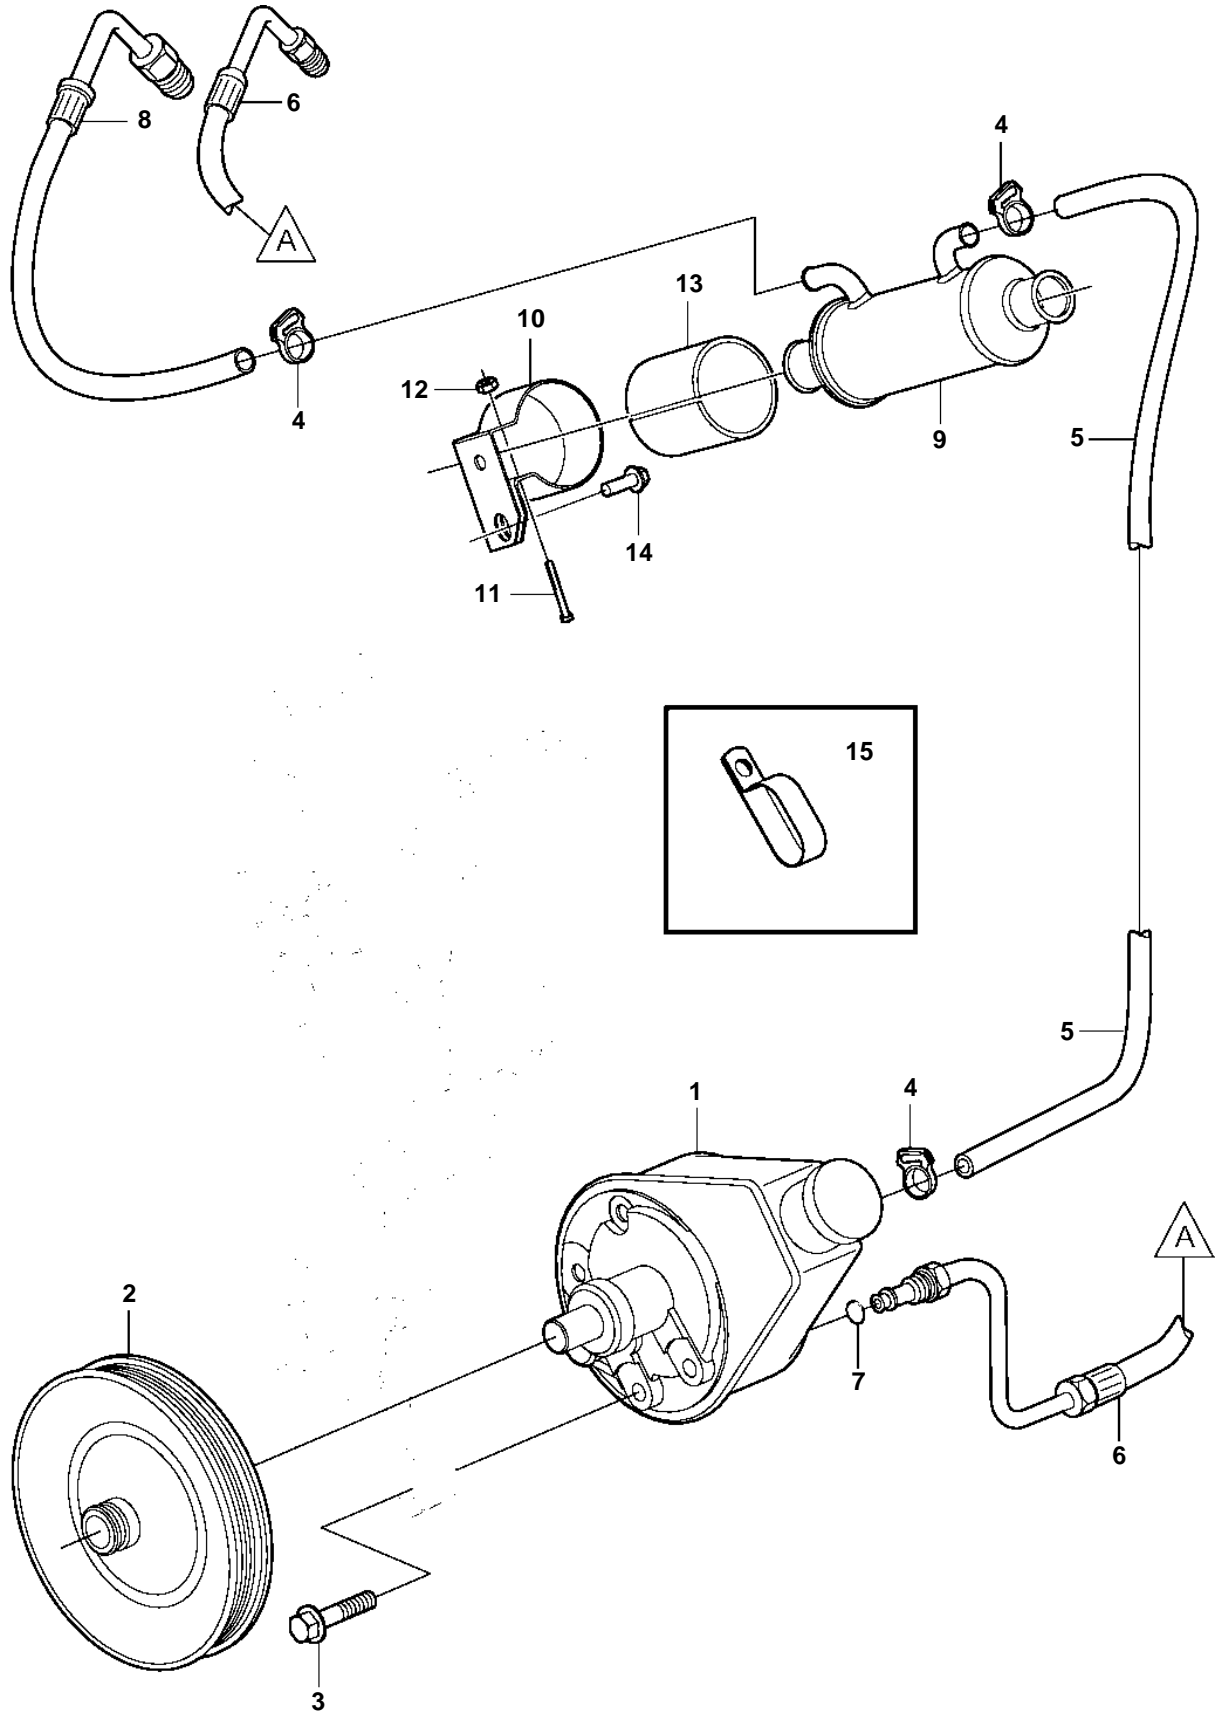

5.7GXi-A

5.7GXl-A

REF	PART NO.	QTY	DESCRIPTION	NOTES
1	3850491	1	Steering pump	
2	3862700	1	Pulley	
3	946752	1	Flange screw	M10x35mm
	965220	2	Flange screw	M10x45mm
4	3852196	3	Clamp, snap	
5	3852839	1	Hose	
6	3853918	1	Hose	
7	3852497	1	O-ring	
8	3854056	1	Hose	
9	3851921	1	Oil cooler	
10		1	Clamp	
11	3852126	1	Screw	
12	3852079	1	Nut	
13	3853236	1	Spacer	
14	3853326	1	Screw	
15	3852837	1	Clamp	