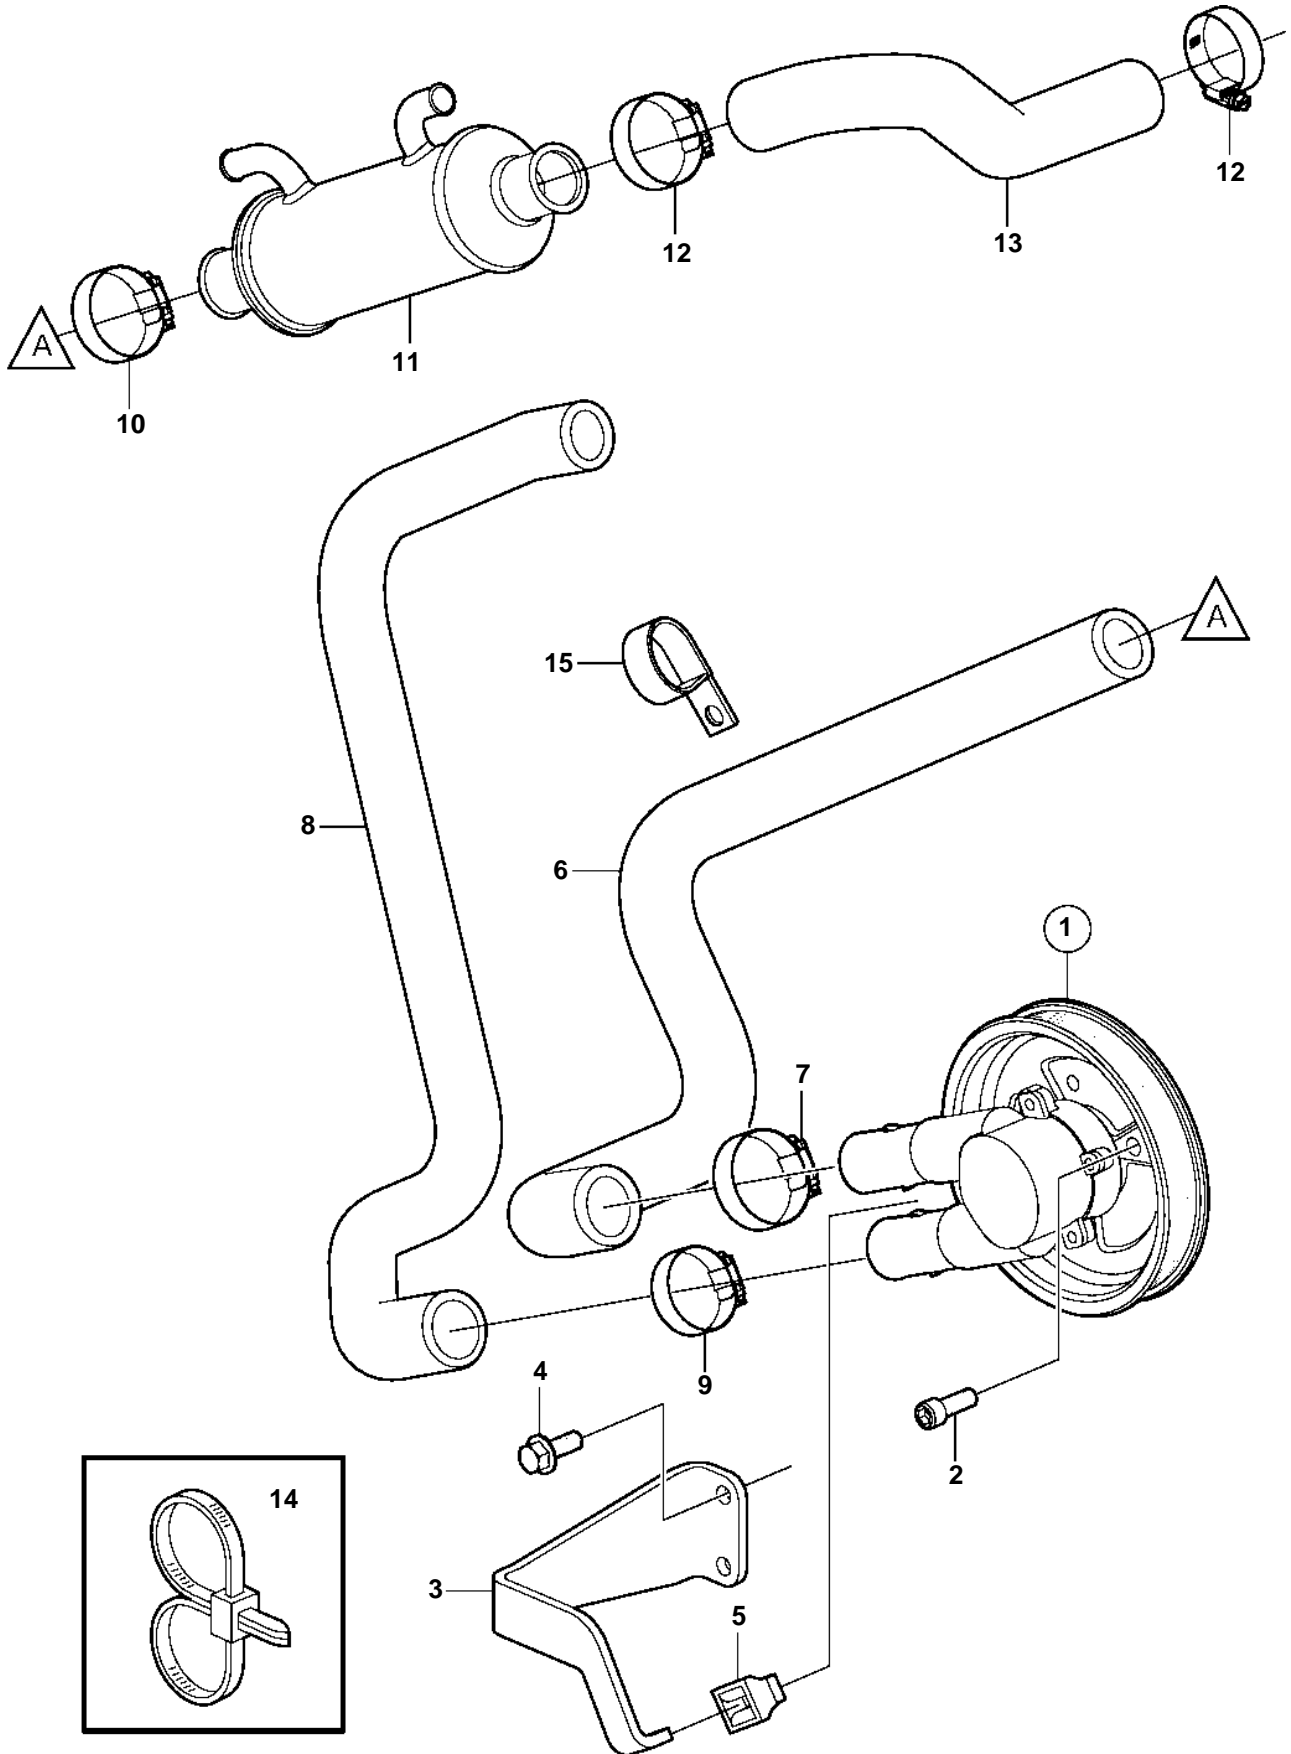

5.7GXi-A

5.7GXi-A

REF	PART NO.	QTY	DESCRIPTION	SEE SEC.
1	3857202	1	Sea water pump	7417
2	3857939	3	Screw	
3	3858241	1	Stay	
4	3853266	2	Screw	
5	3857954	1	Stop lug	
6	3858238	1	Hose	
7	3850422	1	Hose clamp	
8	3858237	1	Hose	
9	3853786	1	Hose clamp	
10	3853786	1	Hose clamp	
11	3851921	1	Oil cooler	7486
12	3853786	2	Hose clamp	
13	3852281	1	Hose	
14	3850115	1	Retainer	
15	3853312	1	Clamp	