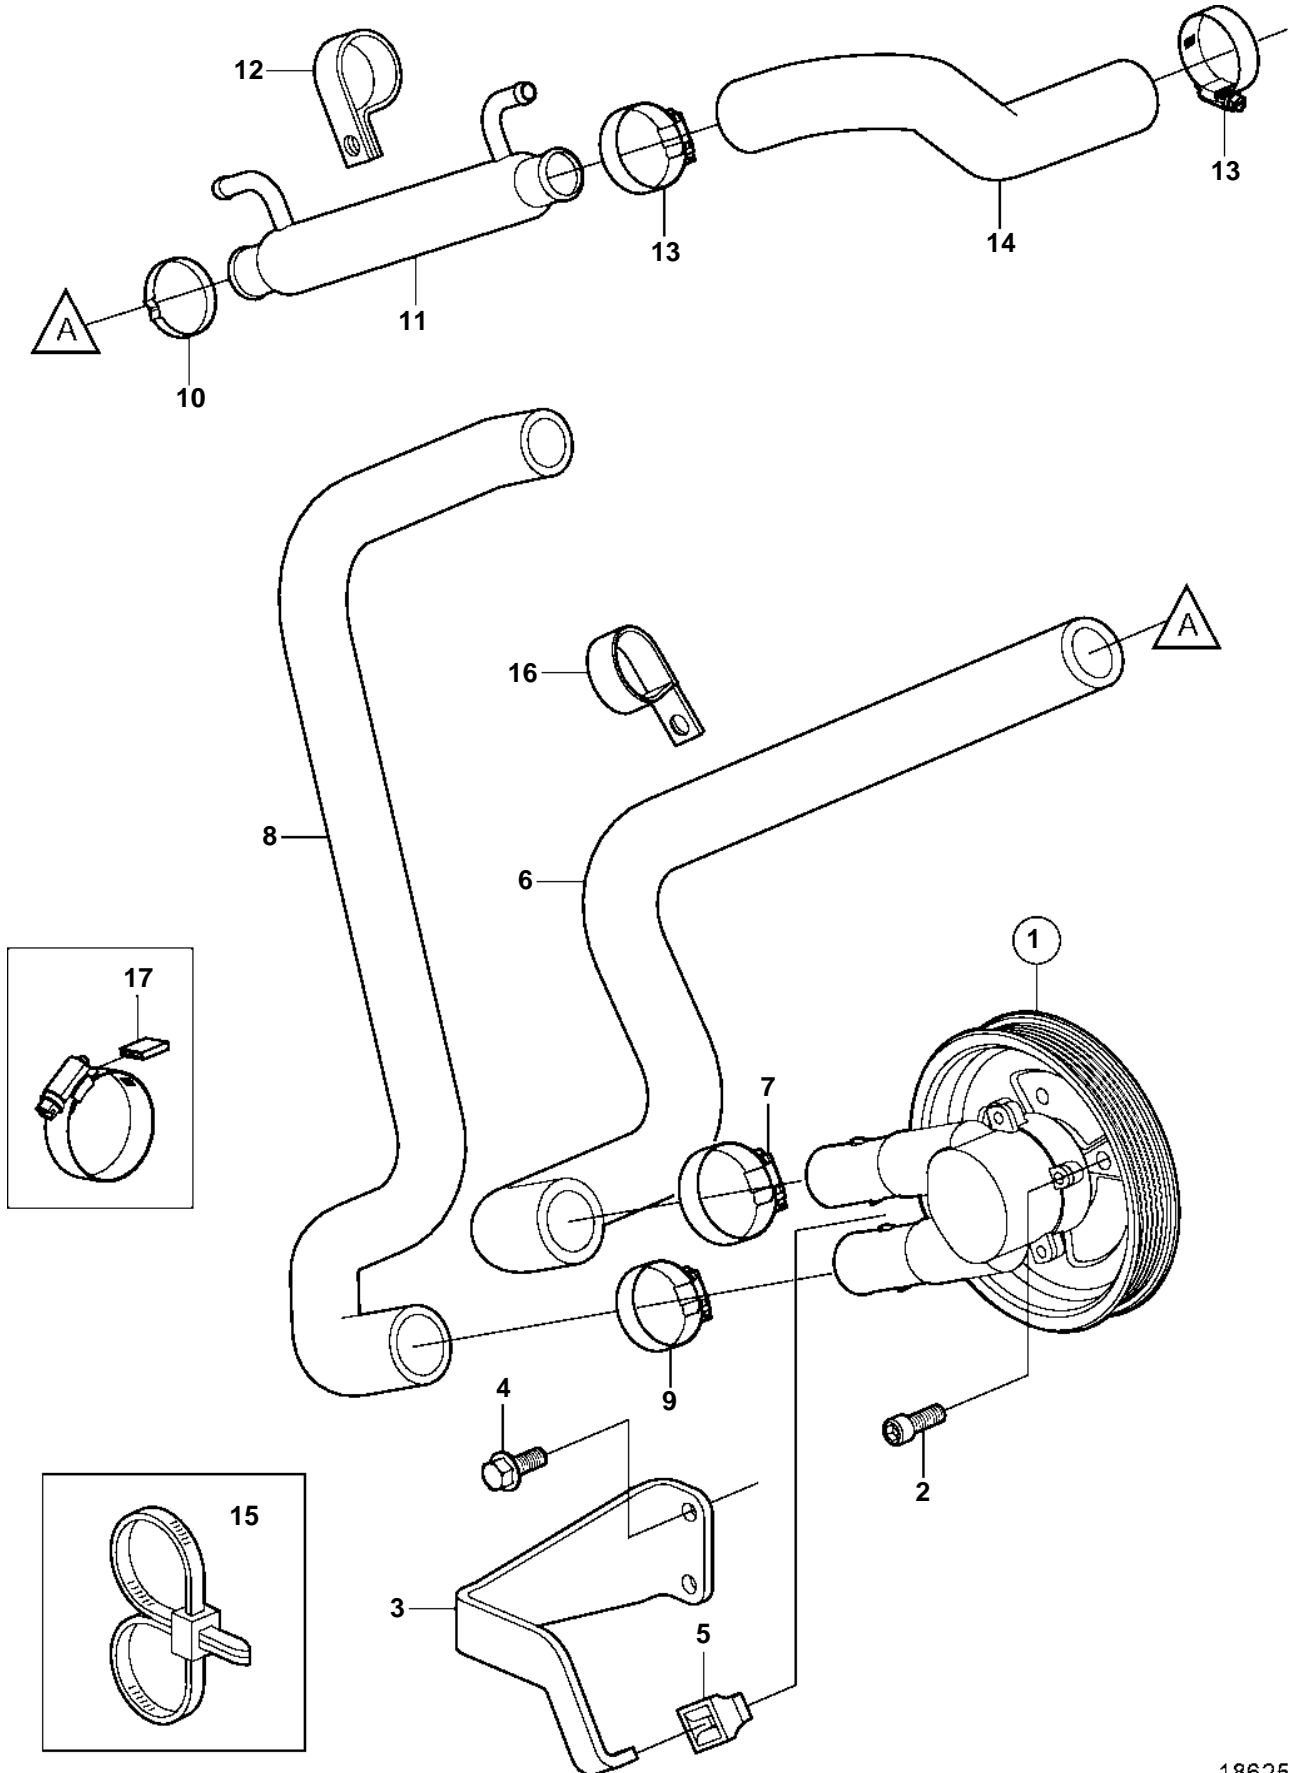

5.0GXi-A, 5.7Gi-A, 5.7GXi-B

5.0GXi-A, 5.7Gi-A, 5.7GXi-B

REF	PART NO.	QTY	DESCRIPTION	SEE SEC.	NOTES
1	3857202	1	Sea water pump	7417	
2	3857939	3	Screw		
3	3858241	1	Stay		
4	3853266	2	Screw		
5	3857954	1	Stop lug		
6	3858238	1	Hose		
7	3850422	1	Hose clamp		
8	3858237	1	Hose		
9	3853786	1	Hose clamp		
10	982645	1	Clamp		
11	3861786	1	Heat exchanger		
12	3861788	1	Bracket		
13	3853786	2	Hose clamp		
14	3861567	1	Hose		
15	3850115	1	Retainer		
16	3853312	1	Clamp		
17	3858532	X	Cover		W=0.465" (11.8mm)