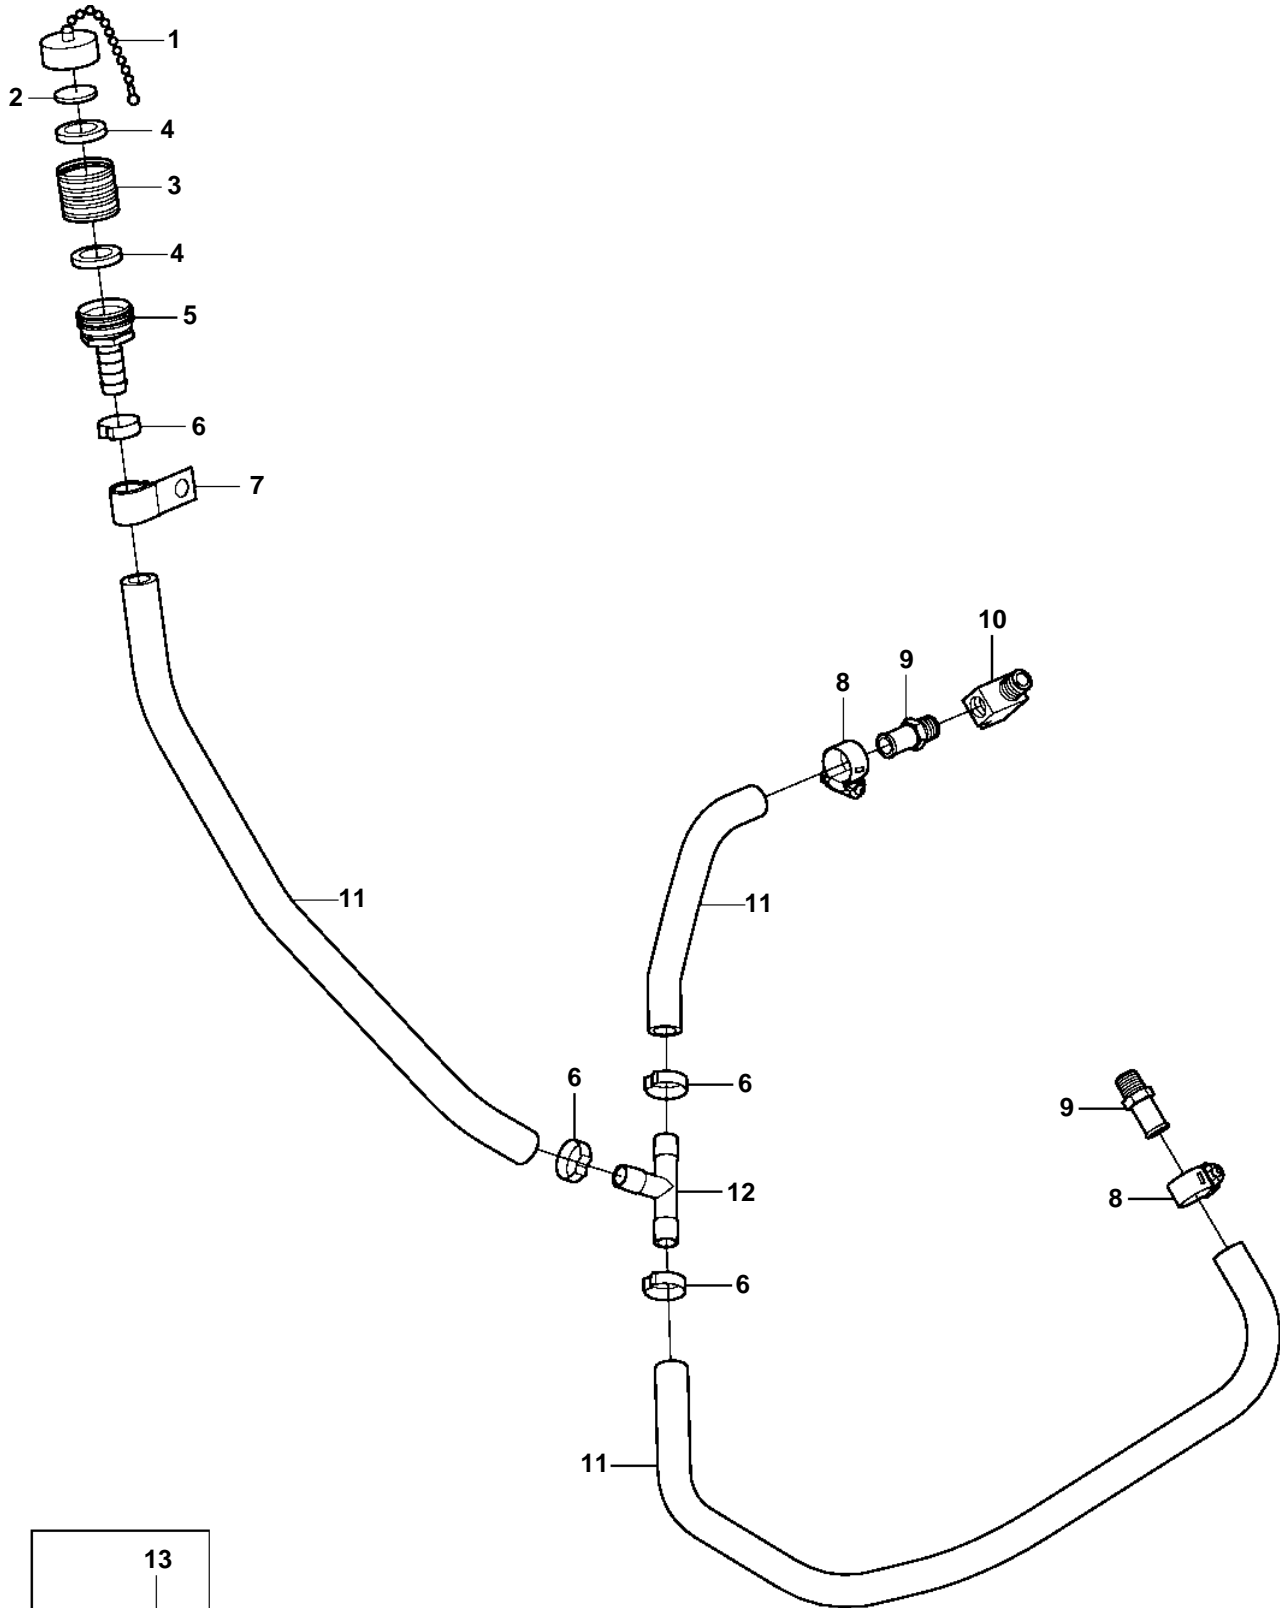

5.0GXi-A, 5.7Gi-A, 5.7GXi-B

18659

5.0GXi-A, 5.7Gi-A, 5.7GXi-B

REF	PART NO.	QTY	DESCRIPTION	NOTES
1	3853783	1	Cardboard tube	
2	3852426	1	Sealing	
3	3861960	1	Compression fitting	
4	3862079	2	Gasket	
5	3858503	1	Fitting	
6	983146	4	Clamp	
7	3852434	1	Clamp	
8	3853794	2	Hose clamp	
9	3858501	2	Nipple	
10	3852489	1	Adapter	
11	3857823	2	Hose	L=540mm
	3861916	1	Hose	L=150mm
12	3862000	1	Compression fitting	
13	3858532	X	Cover	W=0.465" (11.8mm)
	3861999	X	Cover	W=0.300" (7.6mm)