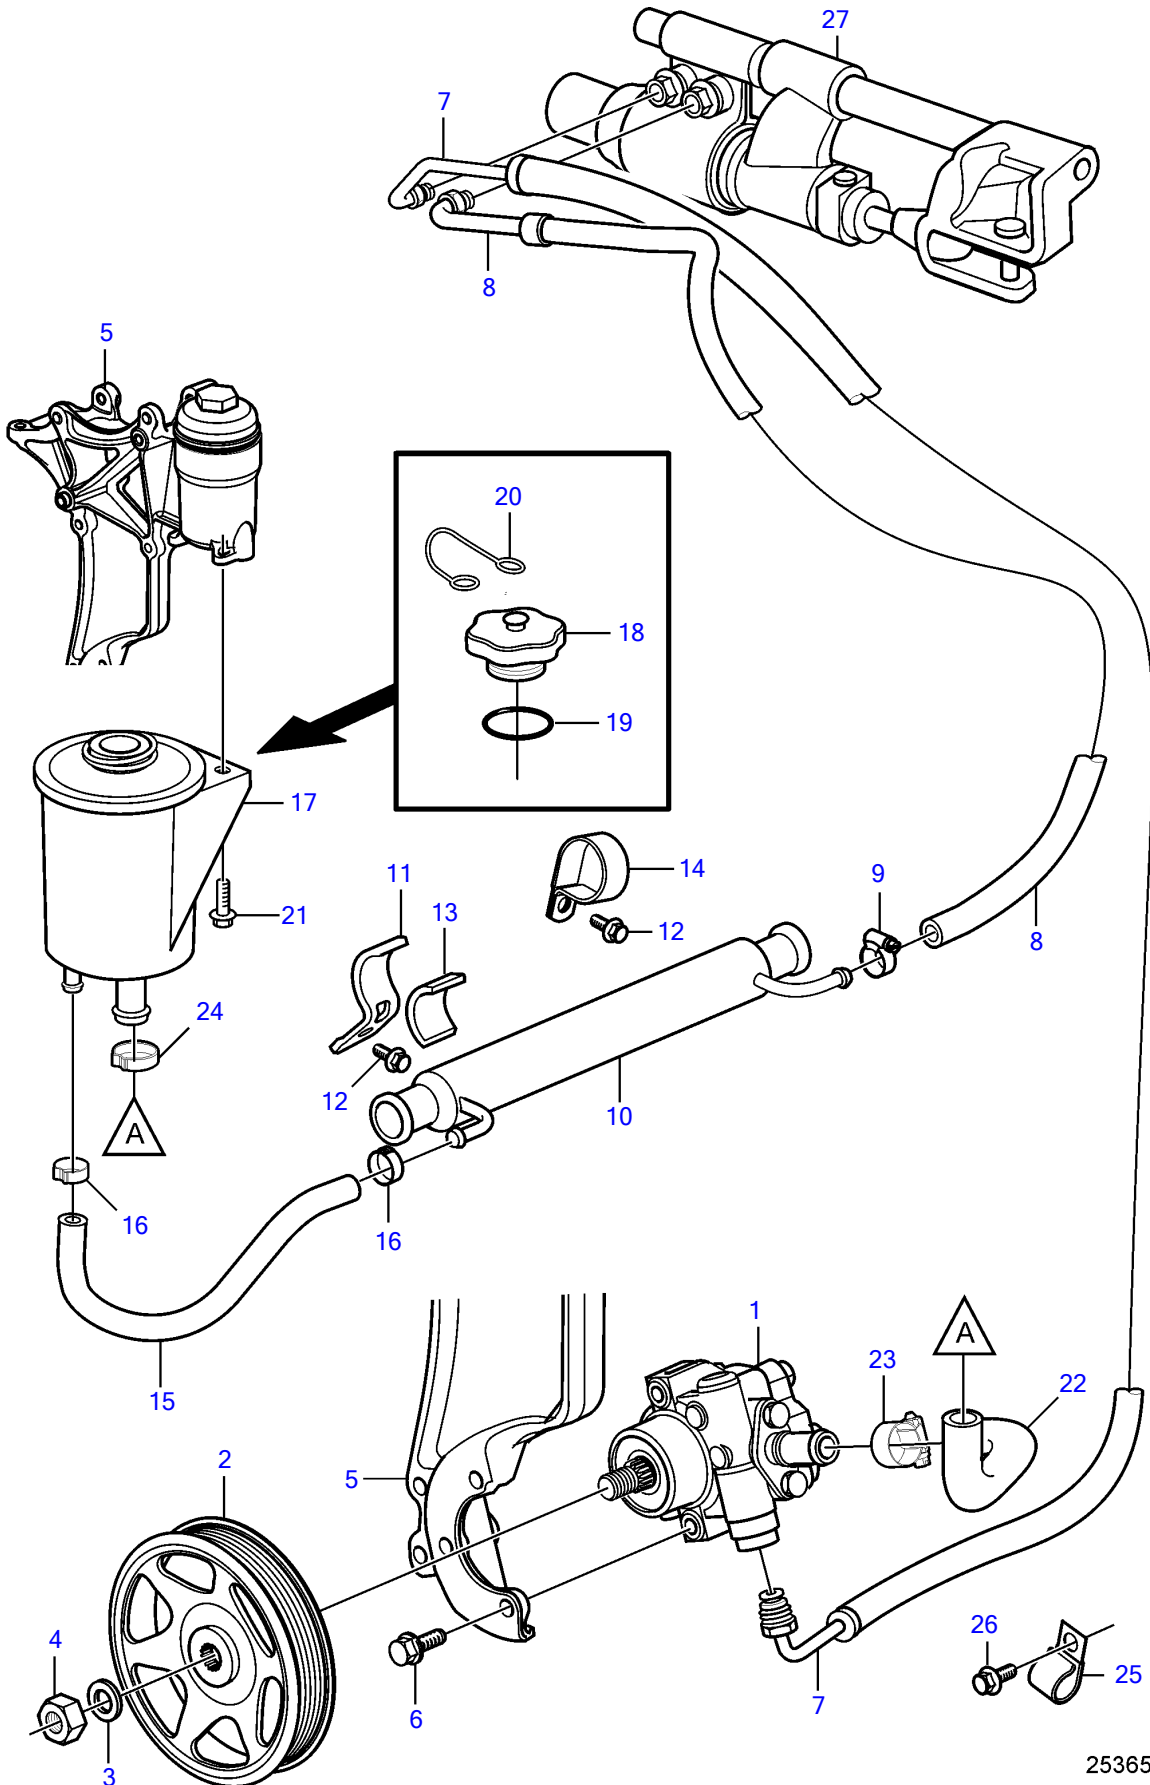

5.0GXl-270-R

25365

Upd:2014-03-13

25365

47701916-64-36229

## 5.0GXi-270-R

REF	PART NO.	QTY	DESCRIPTION	NOTES
1	3887373	1	Power steering pump	
2	3889611	1	Pulley	
3	3889615	1	Washer	
4	3889613	1	Nut	
5	21573817	1	Bracket	
6	3595494	3	Screw	
7	3888739	1	Hose assembly	
8	21452588	1	Hose assembly	
9	3860413	1	Hose clamp	
10	21399019	1	Hydraulic oil cooler	
11	21434106	1	Bracket	Replaced by 3852490
12	3853393	1	Flange screw	
13	21434108	1	Support rubber	
14	3852490	1	Attaching clamp	
15	21399023	1	Hose	
16	982663	2	Hose clamp	
17	3887375	1	Reservoir	
18		1	• Cap	not sold separately
19		1	• O-ring	not sold separately
20		1	• Retainer	not sold separately
21	946544	2	Flange screw	
22	21355283	2	Hose	
23	3853794	2	Hose clamp	
24	980038	1	Hose clamp	replaced by next part number
		1	Hose clamp	
25	(984038)	1	Clamp, J	Obsolete part
26	(3853557)	1	Flange screw	Obsolete part, 3/8" - 16 unc, L=0.75" (19mm)
27		1	Steering cylinder	See drive catalog