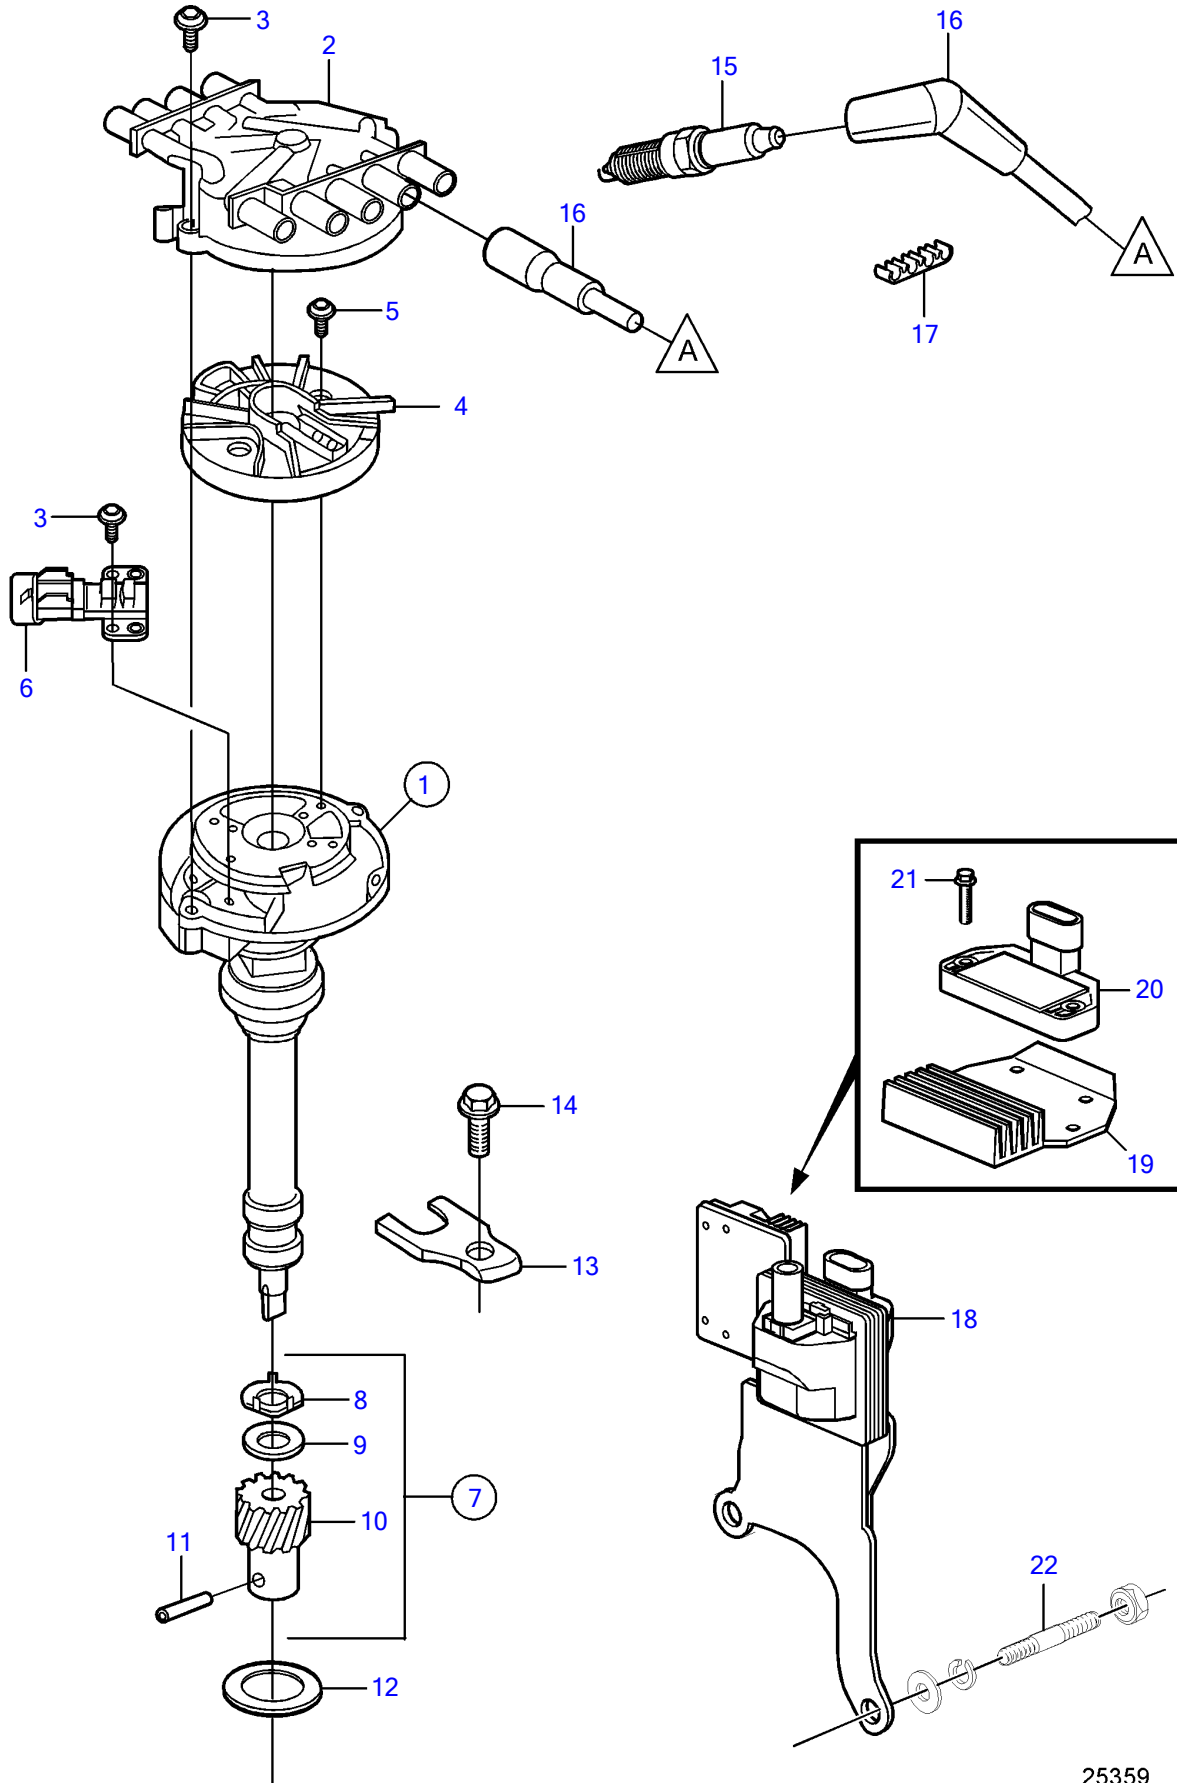

5.0GXl-270-R

5.0GXi-270-R

REF	PART NO.	QTY	DESCRIPTION	NOTES
1	3861987	1	Distributor	replaced by next part number
	21622232	1	Distributor	
2	3858975	1	• Distributor cap	
3	3858976	4	• Bolt	
4	3858977	1	• Rotor	
5	3858978	2	• Bolt	
6	3863130	1	• Sensor, camshaft position	
7	3858980	1	• Kit	
8		1	• • Washer	not sold separately
9		1	• • Washer	not sold separately
10		1	• • Gear	not sold separately
11		1	• • Pin	not sold separately
12	3852109	1	Gasket	
13	3852108	1	Clamp	
14	3861978	1	Screw	
15	21467472	2	Spark plug kit	4 pack
	21467473	1	Kit	24 pack
16	3888328	1	Ignition cable kit	
17	(3852491)	4	Retainer	Obsolete part
18	21436799	1	Ignition coil	
19	3858985	1	• Cooling plate	
20	3858984	1	• Module	
21	3858986	2	• Bolt	
22		2	Stud	See page with flywheel and flywheel housing.