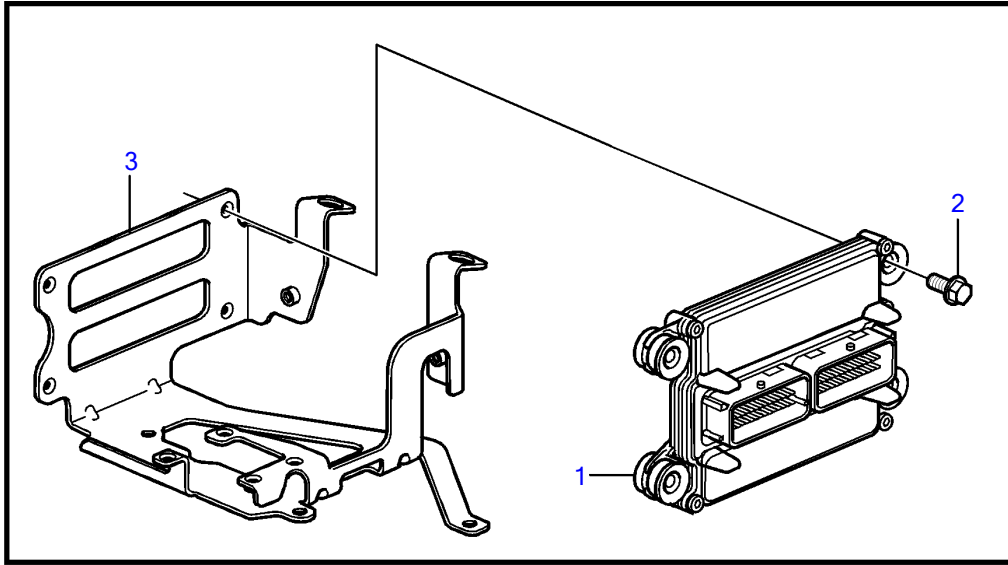

5.0GXl-270-R

5.0GXi-270-R

REF	PART NO.	QTY	DESCRIPTION	NOTES
1	21652640	1	Module	
2	3843651	4	Flange screw	
3	21333459	1	Bracket	
4	3858973	1	Bolt	
5	3859020	1	Sensor, MAT/MAP	
6	3858988	1	• Sealing	
7	3858979	1	Sensor, crankshaft position	
8	3859009	1	• O-ring	
9	3858983	1	Bolt	
10		1	Throttle body	See "Throttle Body" page
		2	• Sensor, throttle position	
		1	• Switch, idle validation	
11	3863130	1	Sensor, camshaft position	
12	3850397	1	Switch, temperature	
13	3850357	2	Knock sensor	
14	3849477	1	Adapter	Starboard
	3593571	1	Fitting	Port
15	3887328	1	Sensor	
16	3887970	1	Fitting	
17	3862500	2	Temperature sensor	