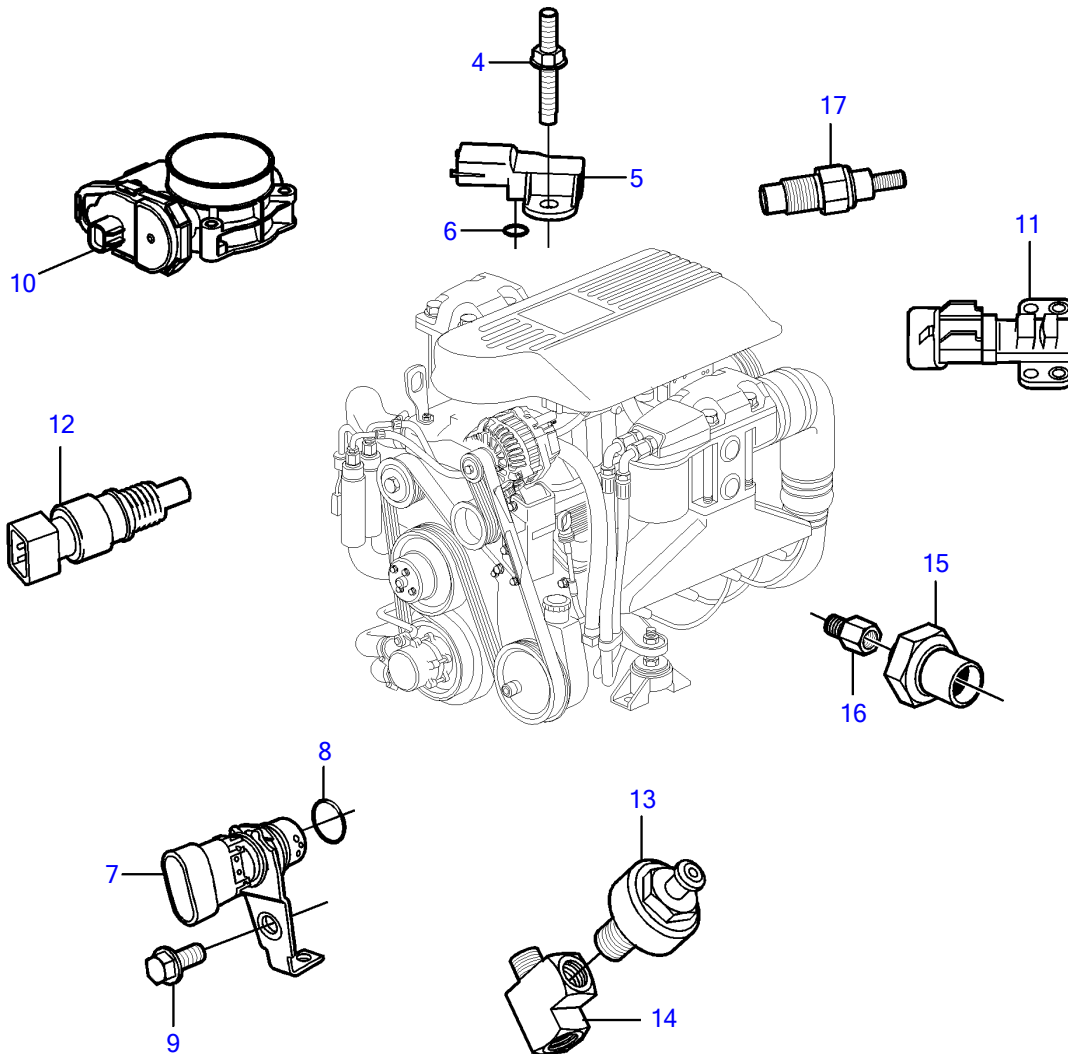

5.0GXl-270-R

5.0GXi-270-R

REF	PART NO.	QTY	DESCRIPTION	NOTES
1	21652640	1	Module	
2	3843651	4	Flange screw	
3	21333459	1	Bracket	
4	3858973	1	Bolt	
5	3859020	1	Sensor, MAT/MAP	
6	3858988	1	• Sealing	
7	3858979	1	Sensor, crankshaft position	
8	3859009	1	• O-ring	
9	3858983	1	Bolt	
10		1	Throttle body	See "Throttle Body" page
		2	• Sensor, throttle position	
		1	• Switch, idle validation	
11	3863130	1	Sensor, camshaft position	
12	3850397	1	Switch, temperature	
13	3850357	2	Knock sensor	
14	3849477	1	Adapter	Starboard
	3593571	1	Fitting	Port
15	3887328	1	Sensor	
16	3887970	1	Fitting	
17	3862500	2	Temperature sensor	