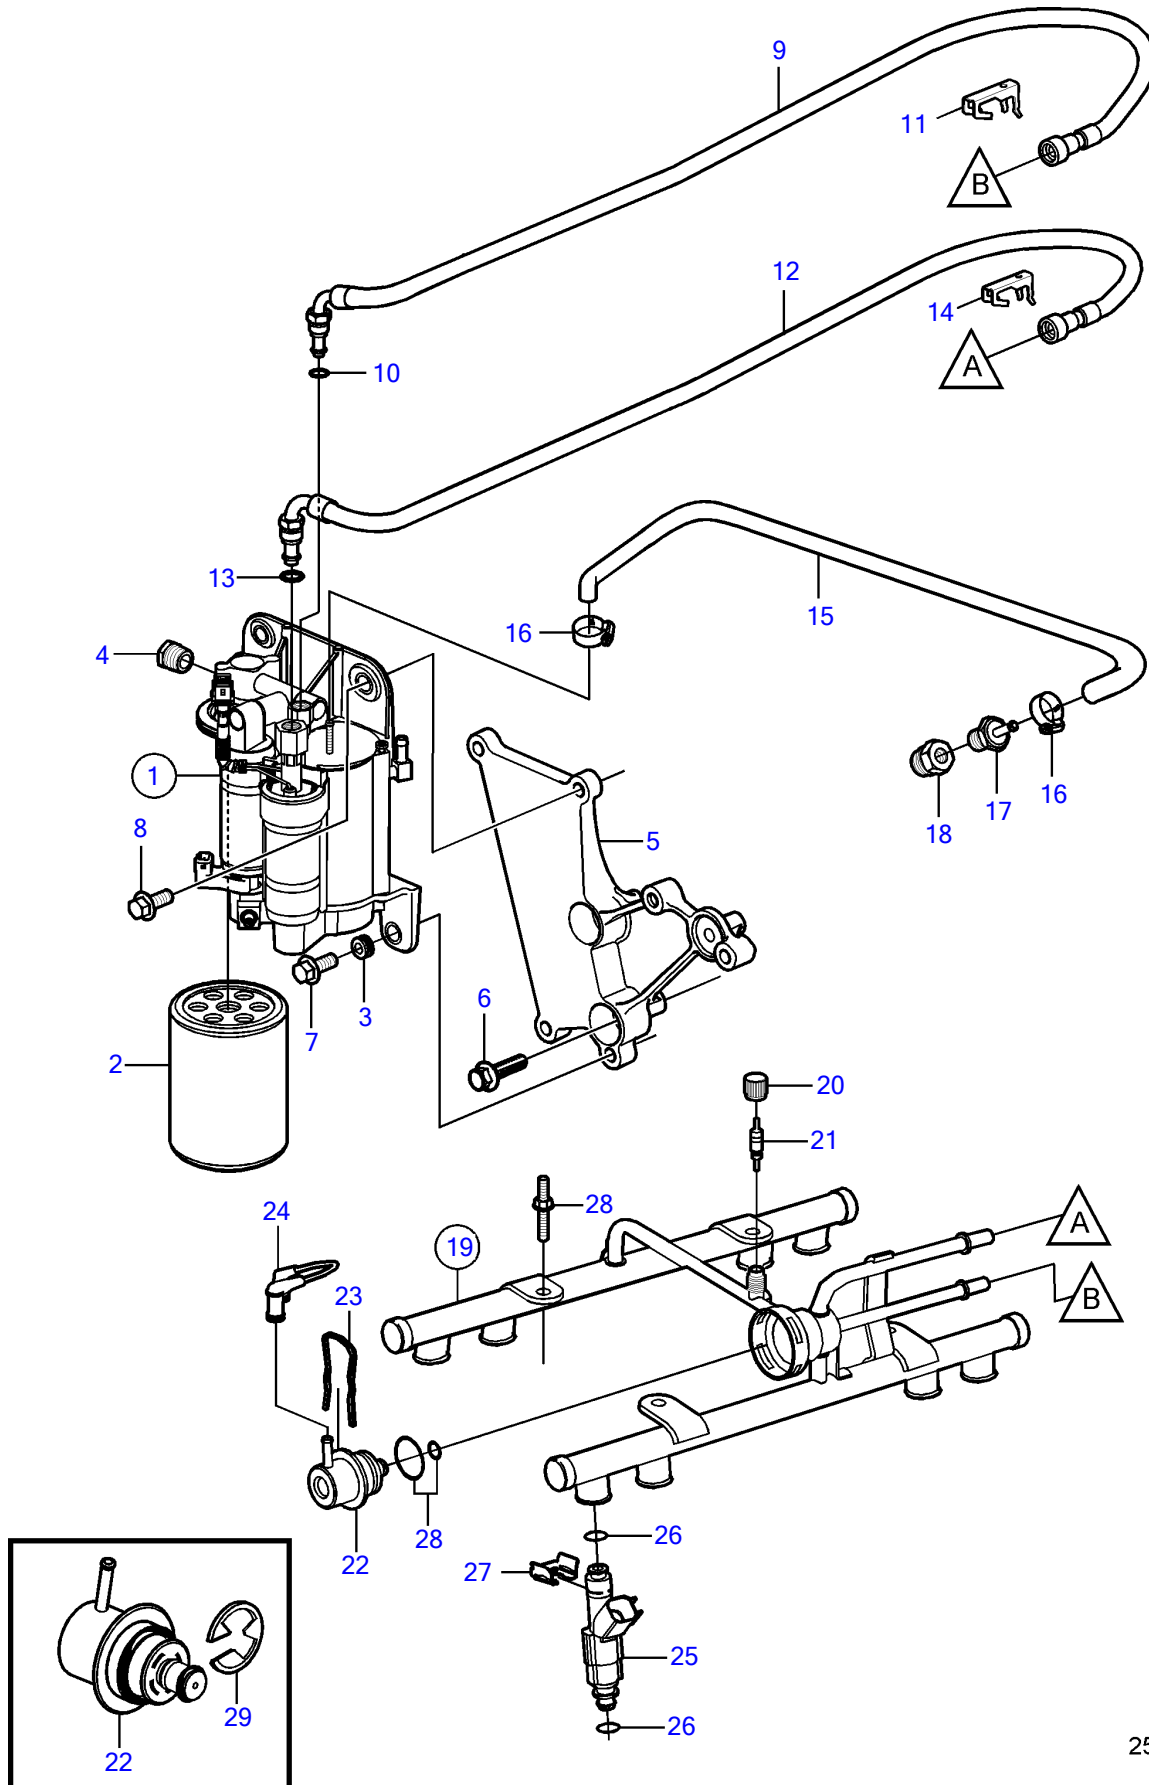

5.0GXl-270-R

25360

5.0GXi-270-R

REF	PART NO.	QTY	DESCRIPTION	SEE SEC.	NOTES
1	21545138	1	Fuel pump		replaced by next part number
	21608511	1	Fuel pump		
	3588865	1	• Fuel pump kit		High pressure fuel pump
2	3847644	1	• Fuel filter		
			• Bulletin P-23-3-4	P-23-3-4-EN	High Capacity Fuel Filter, Gas
			• Bulletin p-18-8-1	p-18-8-1-EN	Volvo Penta Ethanol Fuel treatment
3	3861396	4	• Rubber bushing		
4	3857816	1	Bushing		
5	21358873	1	Bracket		
6	3850753	3	Flange screw		
7	982702	2	Flange screw		
8	946472	2	Flange screw		
9	3888727	1	Fuel hose		
10	3850424	1	• O-ring		
11	3887195	1	Locking clip		
12	3888725	1	Fuel hose		
13	3850423	1	• O-ring		
14	3887198	1	Locking clip		
15	3807072	1	Kit		
		1	• Hose		
16	3860413	2	Hose clamp		
17	3860290	1	Nipple		
18	3861926	1	Tube fitting		
19	3858966	1	Fuel pipe		
20	3858972	1	Cardboard tube		
21	3858971	1	Valve		
22	3858967	1	Governor		
			• Bulletin P-23-7-3	P-23-7-3-EN	Fuel Pressure Regulator, 4.3L, 5.0L, 5.7L
23	3858968	1	Clip		
24	3858974	1	Hose		
25	21141691	8	Injector		
26	3858981	1	O-ring		Includes 16 o-rings for injectors and 2 o-rings for pressure regulator.
27	3858970	8	Retainer		
28	3858973	4	Bolt		
29	21491831	1	Clip		