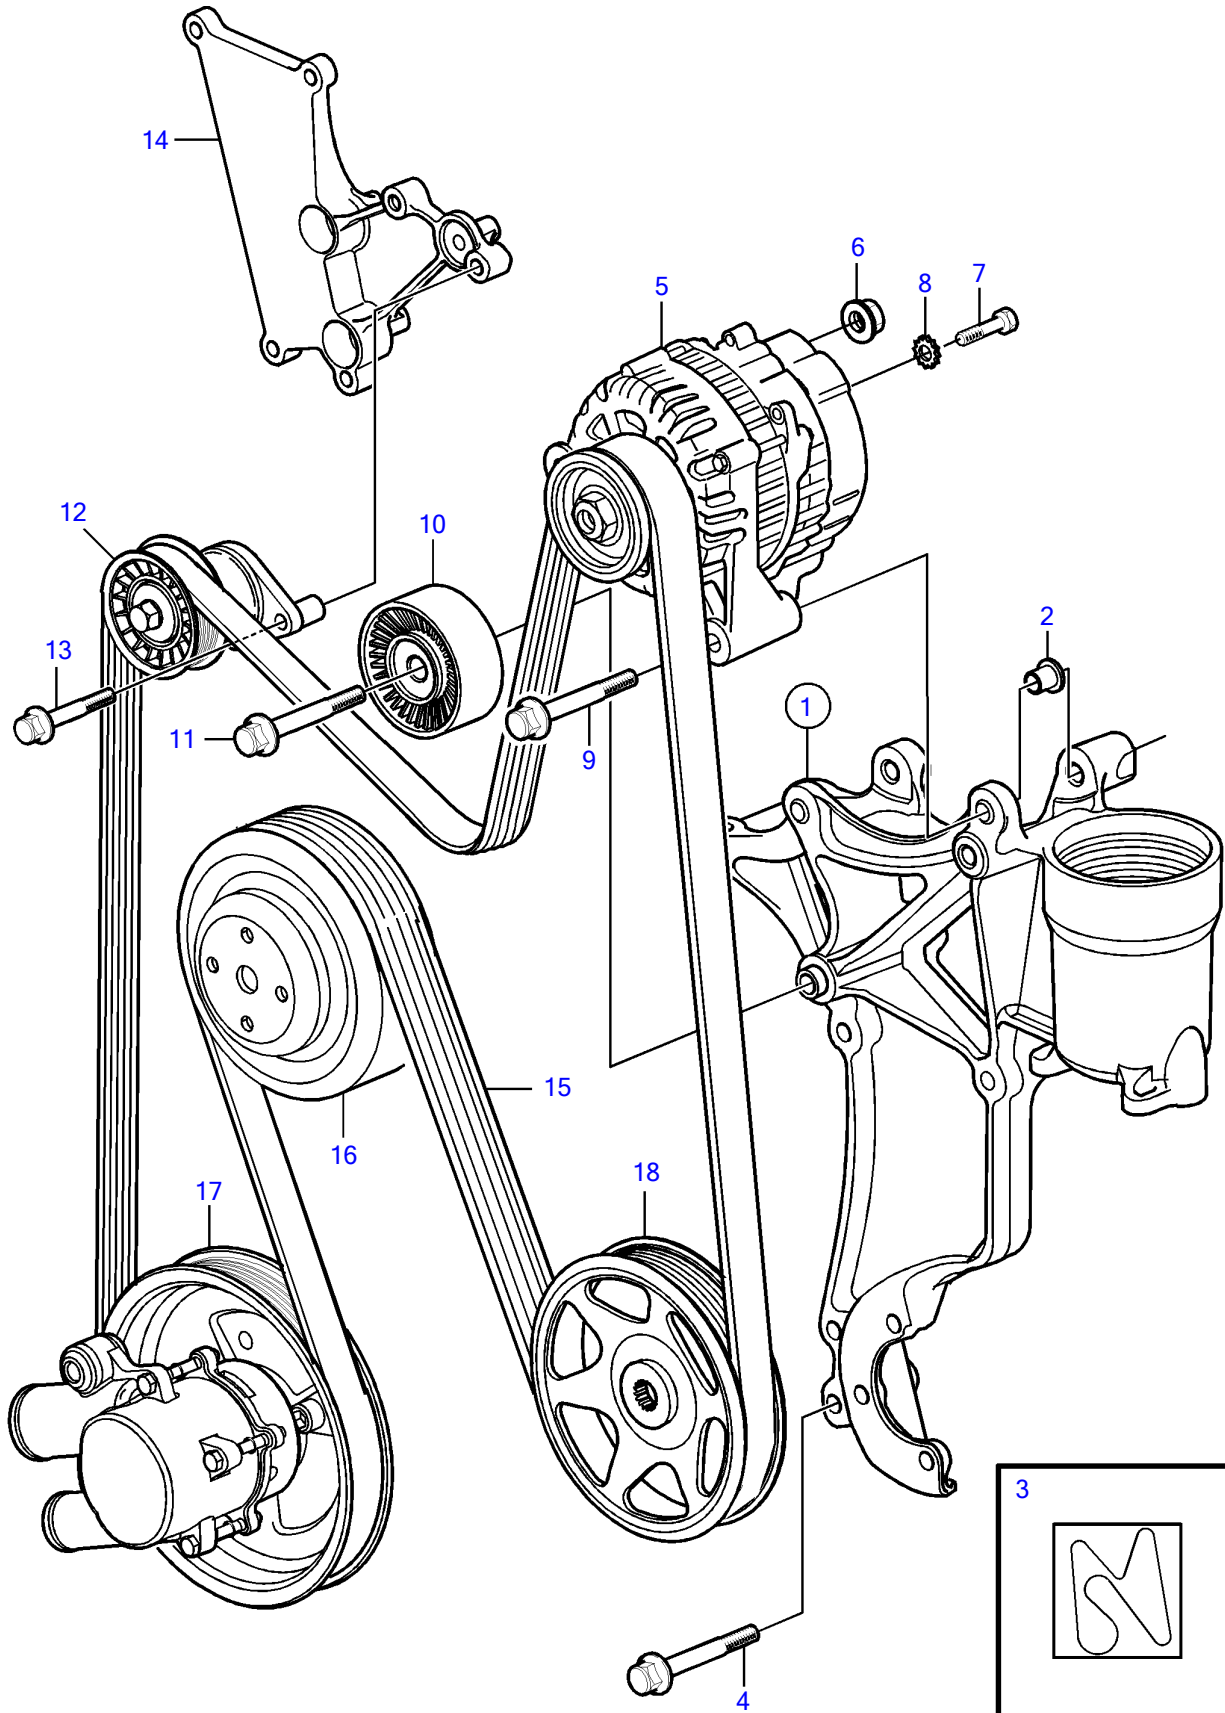

5.0GXl-270-R

5.0GXi-270-R

REF	PART NO.	QTY	DESCRIPTION	NOTES
1	21573817	1	Bracket	
2	3863175	2	• Bushing	
3	3863274	1	Decal	
4	3853392	4	Flange screw	
5	3884950	1	Alternator	
6	945408	1	Flange nut	
7	3852208	1	Screw	
8	3852520	1	Washer	
9	947790	2	Flange screw	
10	21585053	1	Idler pulley	
11	21425128		Flange screw	
12	3885250	1	Belt tensioner	
13	3850753	2	Flange screw	
14	21358873	1	Bracket	See "Fuel system" page
15	21399021	1	Belt	
16		1	Pulley, circulation pump	
17		1	Sea water pump	
18		1	Pulley, power steering pump	