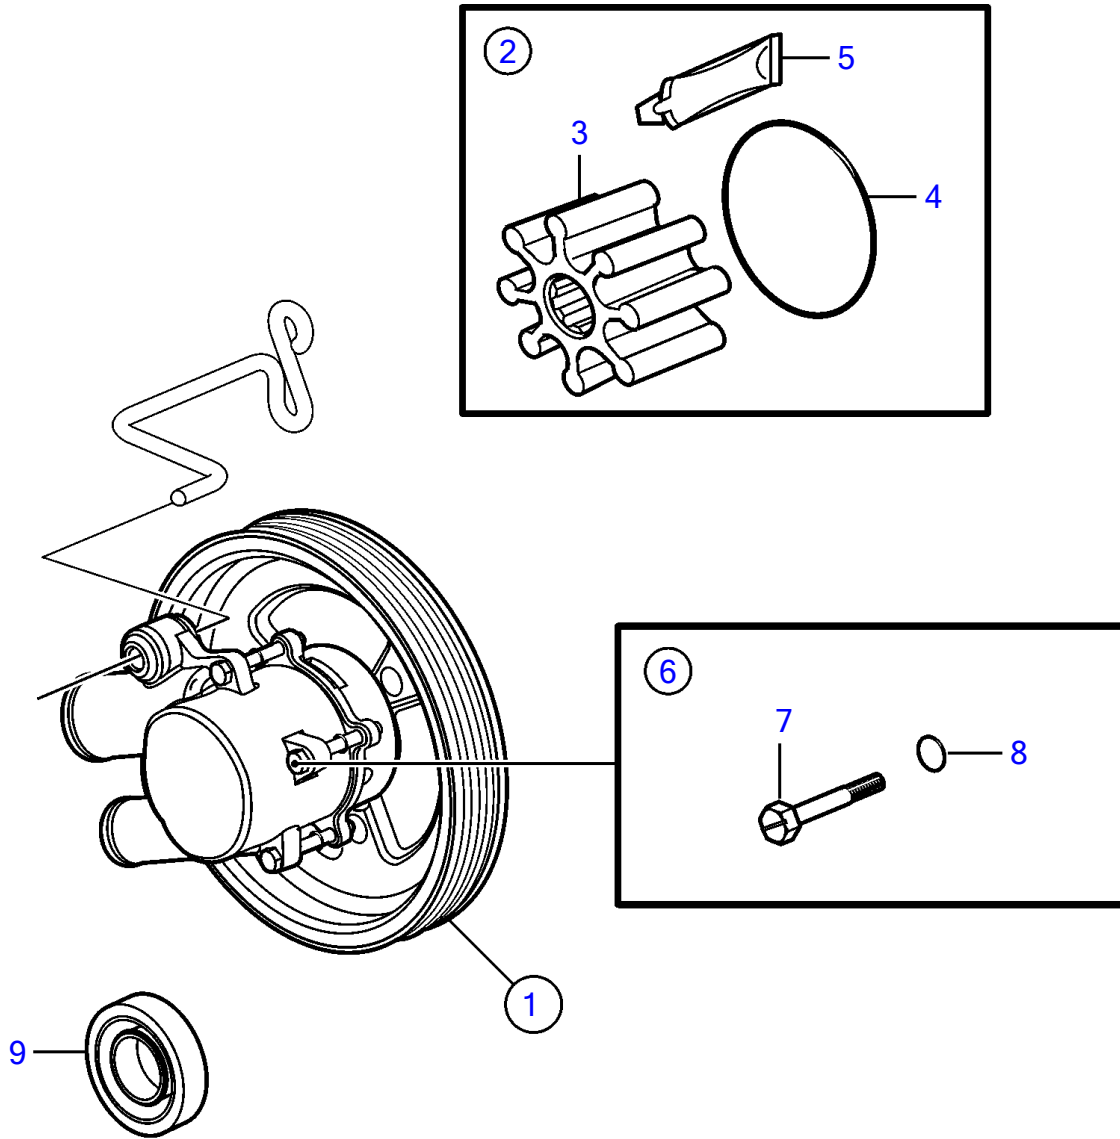

5.0GXl-270-R

5.0GXi-270-R

REF	PART NO.	QTY	DESCRIPTION	NOTES
1	21212799	1	Pump	
2	21213664	1	Impeller kit	
3	21212794	1	• Impeller	
4	3858938	1	• O-ring	
5		1	• Lubricant, glycerin	not sold separately
6	21951332	1	Screw kit	
7		4	• Screw	
8		4	• O-ring	
9	827247	1	Sealing ring	