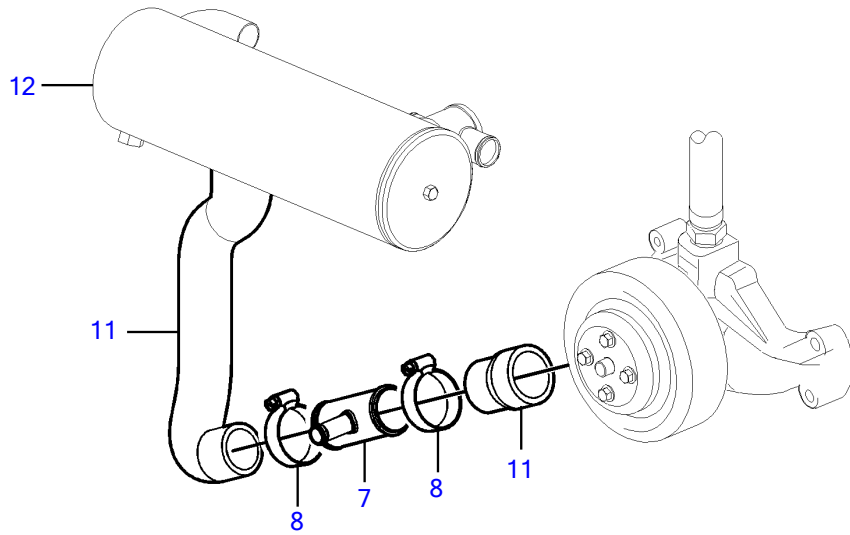

5.0GXl-270-R

5.0GXi-270-R

REF	PART NO.	QTY	DESCRIPTION	NOTES
1	21527832	1	Kit	Kit has other parts that are not used on this engine
2	40005443	1	• Nipple	7/16" - 14 unc
3	976970	1	• • O-ring	
4	856483	1	• Hose connection	1/4"-18 NPTF
5	3852602	4	• Hose clamp	
6	3818035	1	• Fitting	
7	3863068	1	• T-pipe	
8	3854978	2	• Hose clamp	
9	3860613	1	• T-nipple	
10		X	Hose, heater	Hose not supplied with kit.
11		X	Hose	Cut, Circulation pump to heat exchanger
12		X	Heat exchanger	
13		X	Expansion tank	