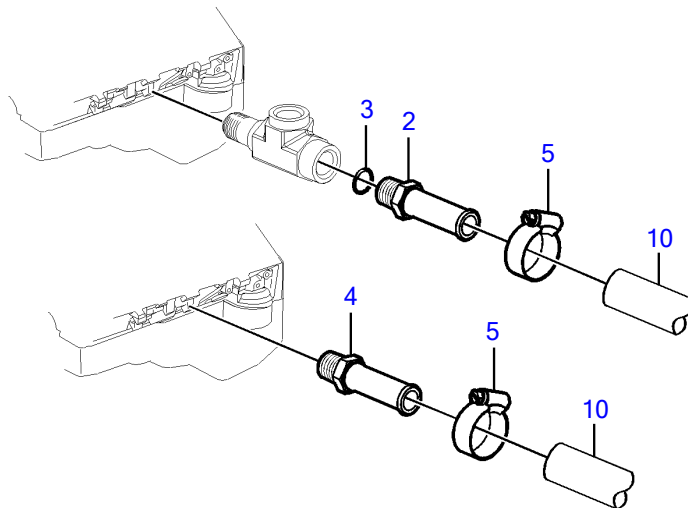

5.0GXl-270-R

5.0GXi-270-R

REF	PART NO.	QTY	DESCRIPTION	NOTES
1	21527832	1	Kit	Kit has other parts that are not used on this engine
2	40005443	1	• Nipple	7/16" - 14 unc
3	976970	1	• • O-ring	
4	856483	1	• Hose connection	1/4"-18 NPTF
5	3852602	4	• Hose clamp	
6	3818035	1	• Fitting	
7	3863068	1	• T-pipe	
8	3854978	2	• Hose clamp	
9	3860613	1	• T-nipple	
10		X	Hose, heater	Hose not supplied with kit.
11		X	Hose	Cut, Circulation pump to heat exchanger
12		X	Heat exchanger	
13		X	Expansion tank	