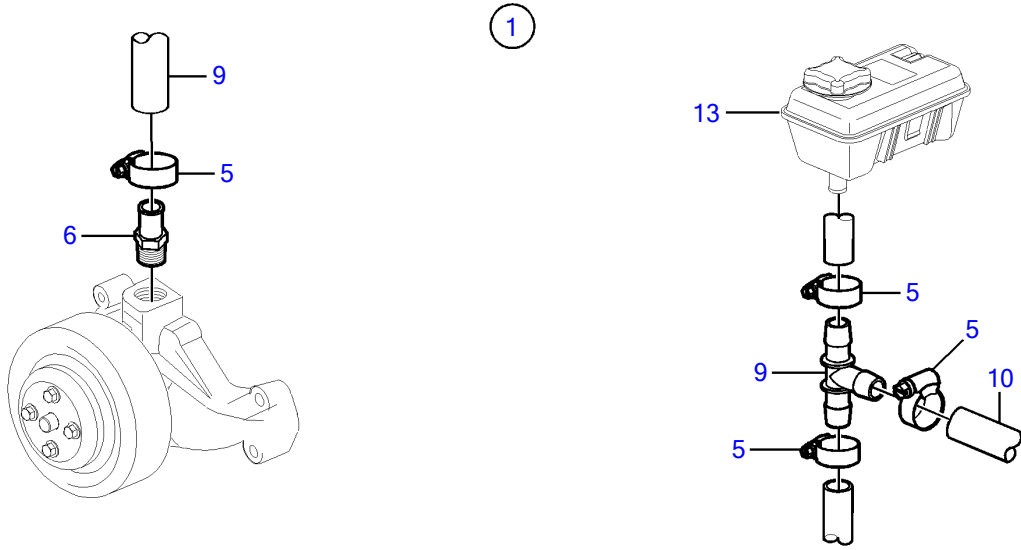

5.0GXl-270-R

5.0GXi-270-R

REF	PART NO.	QTY	DESCRIPTION	NOTES
1	21527832	1	Kit	Kit has other parts that are not used on this engine
2	40005443	1	• Nipple	7/16" - 14 unc
3	976970	1	• • O-ring	
4	856483	1	• Hose connection	1/4"-18 NPTF
5	3852602	4	• Hose clamp	
6	3818035	1	• Fitting	
7	3863068	1	• T-pipe	
8	3854978	2	• Hose clamp	
9	3860613	1	• T-nipple	
10		X	Hose, heater	Hose not supplied with kit.
11		X	Hose	Cut, Circulation pump to heat exchanger
12		X	Heat exchanger	
13		X	Expansion tank	