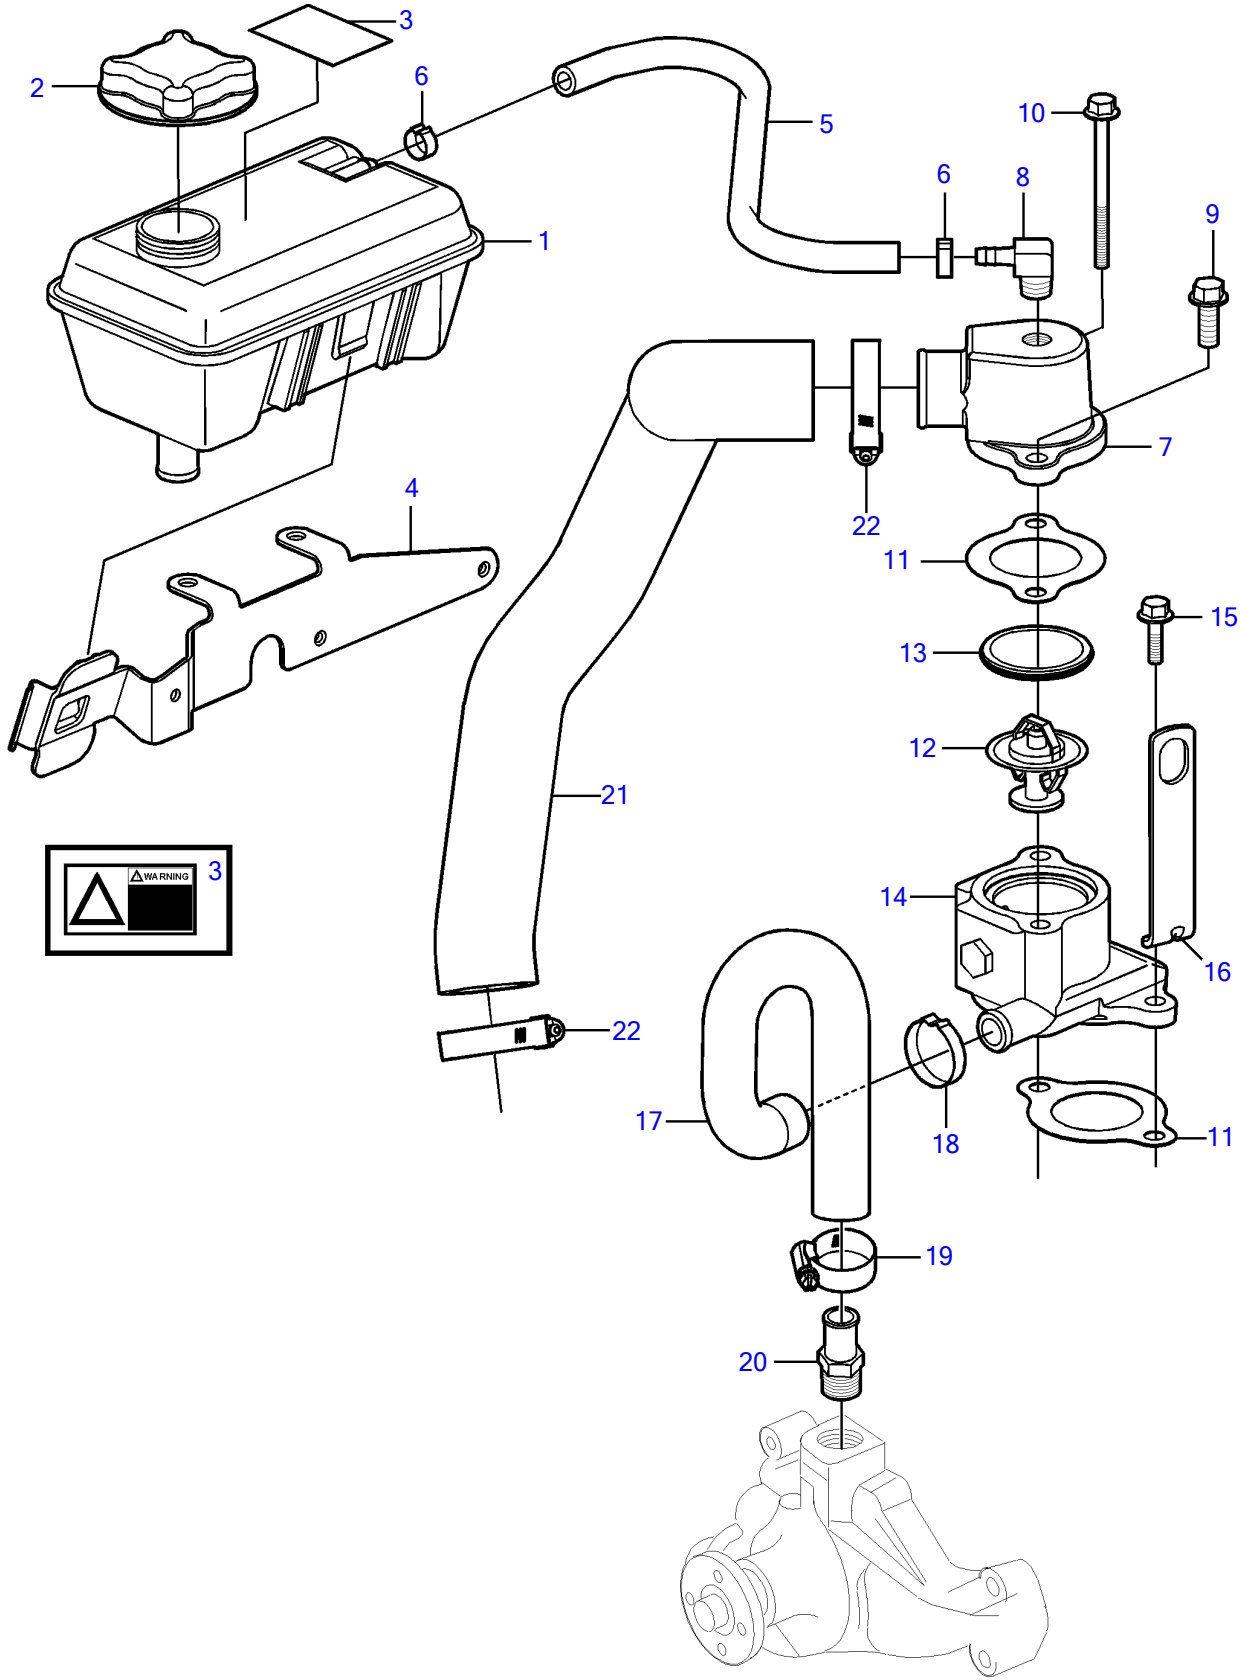

5.0GXl-270-R

5.0GXi-270-R

REF	PART NO.	QTY	DESCRIPTION	SEE SEC.	NOTES
1	861105	1	Expansion tank		
			• Bulletin P-18-4-4	P-18-4-4-EN	Coolant Recommendations for Gas Engines
			• Bulletin p-26-1-7	p-26-1-7-EN	Coolant Capacity, FWC Gas Engines
2	1674083	1	Pressure cap		
3	3858552	1	Decal		Warning!
4	3842583	1	Bracket		
5	3860955	1	Hose		
6	3860413	1	Hose clamp		
	982643	1	Clamp		Oetiker
7	3860555	1	Thermostat housing		
8	3860585	1	Elbow nipple		
9	3860163	1	Flange screw		
10	969189	1	Flange screw		
11	3852111	2	Gasket		
12	3831426	1	Thermostat kit		
13	416033	1	• Sealing ring		
14	3851384	1	Thermostat housing		
15	946671	1	Flange screw		
16	3593503	1	Bracket		
17	3862852	1	Hose		
18	982716	1	Clamp		
19	3863439	1	Hose clamp		
20	983744	1	Hose nipple		
21	3841899	1	Hose		
22	3812304	2	Hose clamp		