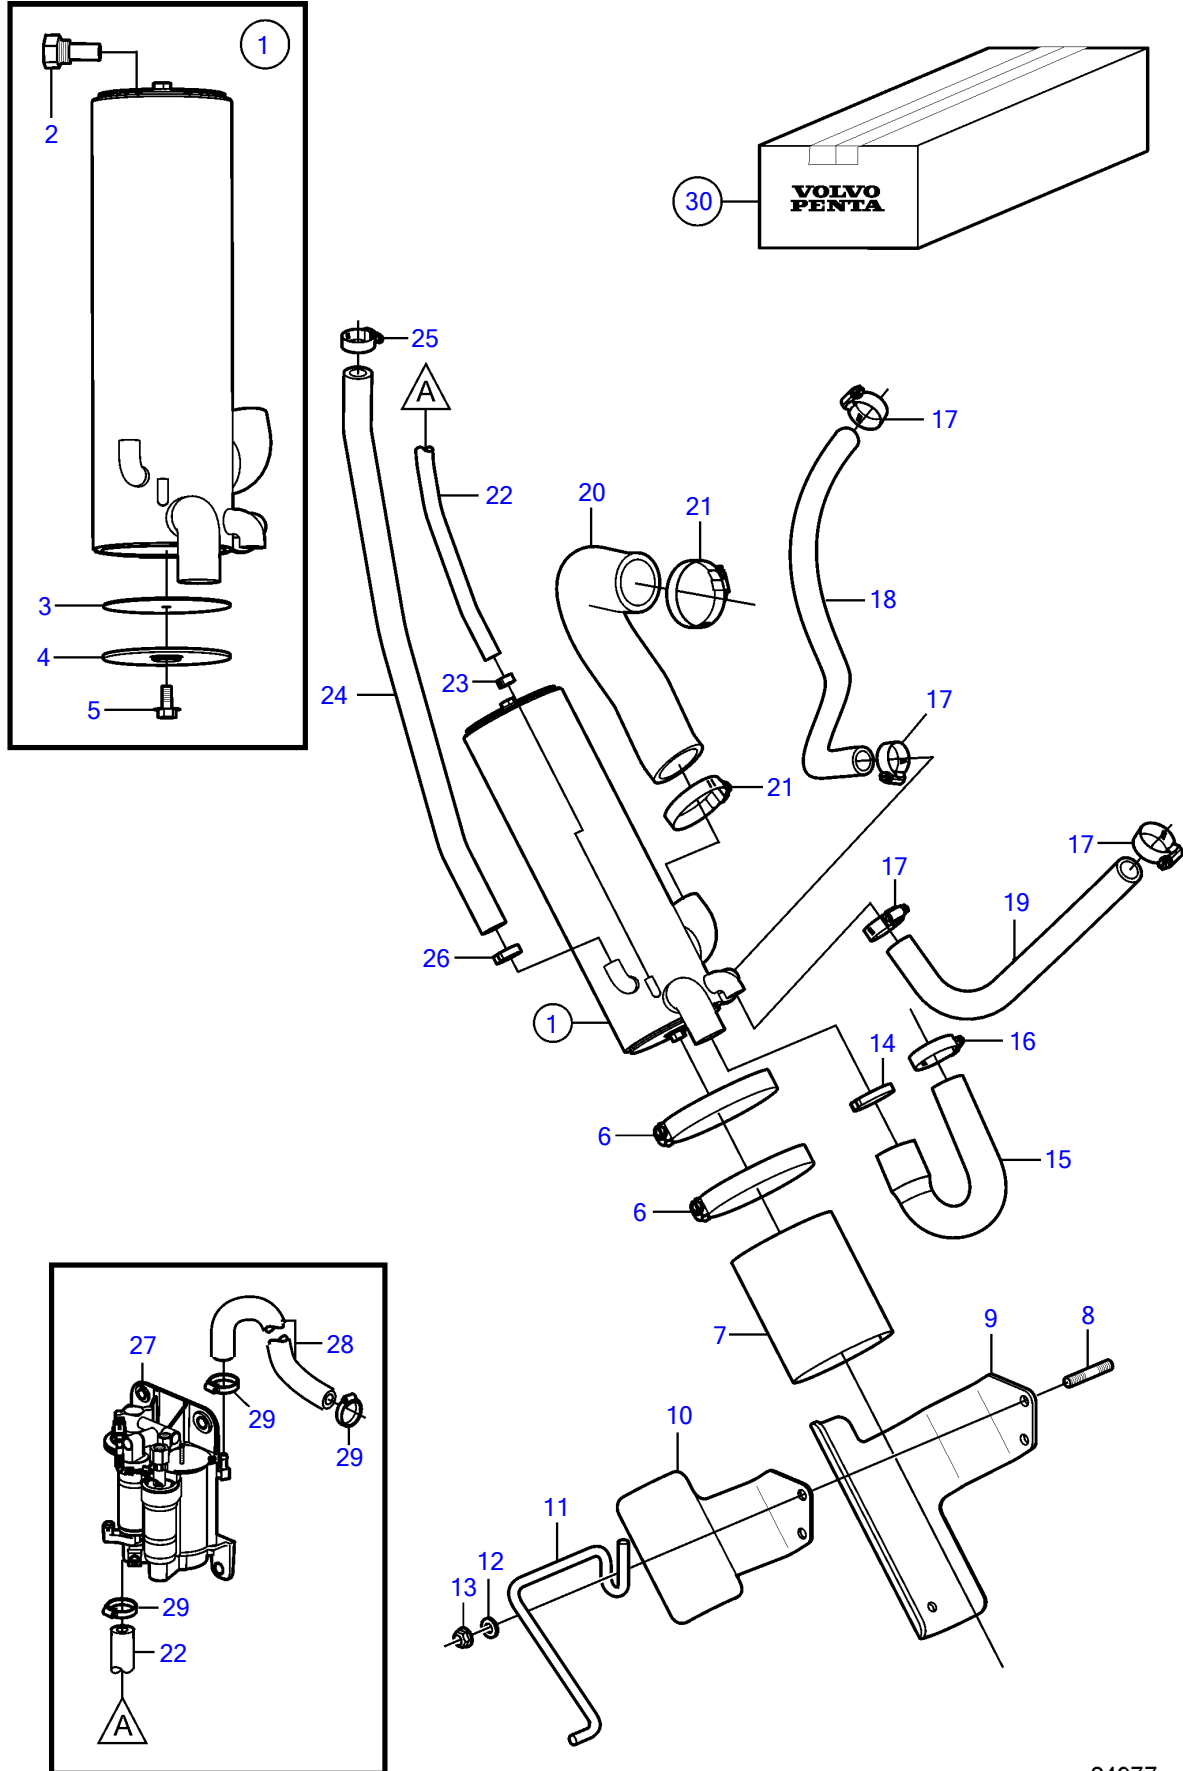

5.0GXi-270-R

5.0GXi-270-R

REF	PART NO.	QTY	DESCRIPTION	SEE SEC.	NOTES
1	3861471	1	Heat exchanger		
2	3858995	1	• Anode		
3	3858993	2	• Gasket		
4	3858992	2	• Cover		
5	3858994	2	• Screw		
6	3863443	2	Hose clamp		
7	3861453	1	Gasket		
8	941814	2	Stud		
9	3595468	1	Bracket		
10	3595466	1	Bracket		
11	3817688	1	Bracket		
12	980933	2	Washer		
13	3857181	2	Flange lock nut		
14	982717	1	Clamp		
	3812302	1	Hose clamp		
15	3817818	1	Hose		
16	3863440	1	Hose clamp		
17	3812303	4	Hose clamp		
18	3860588	1	Hose		Starboard exhaust manifold
19	21552086	1	Hose		Port exhaust manifold
20	3861472	1	Hose		
21	3863438	2	Hose clamp		
22	3860590	1	Hose		Fuel pump
23	982643	1	Clamp		
24	3861485	1	Hose		Expansion tank
25	3812303	1	Hose clamp		
26	(982967)	1	Clamp		Obsolete part
27		1	Fuel pump		See "Fuel system" page
28	3862550	1	Hose		
29	3860413	3	Hose clamp		
30	40005446	1	Fresh water cooling • Bulletin P-26-1-3	P-26-1-3-EN	Freshwater Cooling, 4.3/5.0/5.7L