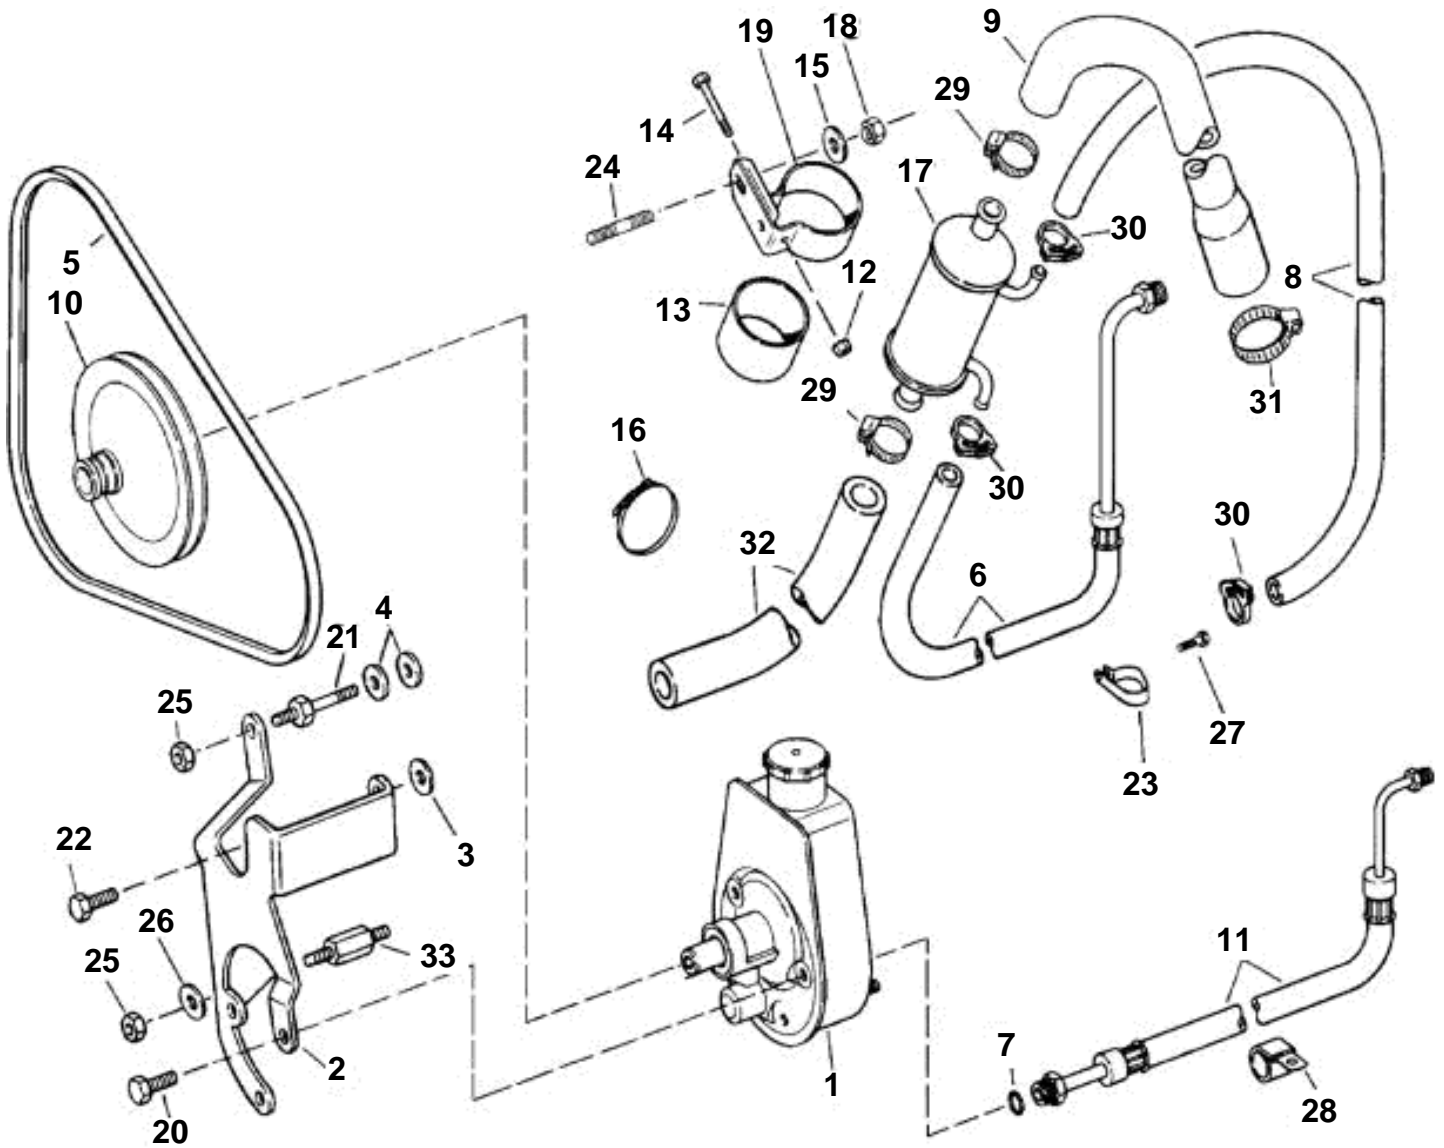

5.0GLPEFS, 5.7GSPEFS

5.0GLPEFS, 5.7GSPEFS

REF	PART NO.	QTY	DESCRIPTION	NOTES
1	3850491	1	Steering pump	
2	3856871	1	Bracket, P/S pump to engine	
3	3852162	1	Washer, P/S pump bracket	
4	3852162	2	Washer, Stud, water pump & steering pump	
5	3852464	1	V-belt, P/S pump	
6	3854056	1	Hose, Cylinder to oil cooler	
7	3852497	1	O-ring, Pressure hose to steering pump	
8	3852839	1	Hose, Oil cooler to steering pump	Return
9	3852281	1	Hose, Gimbal to cooler	
10	3853804	1	Pulley, P/S pump	
11	3853918	1	Hose, P/S pump to pressure valve	
12	3852079	1	Nut, Oil cooler & bracket assy	
13	3853236	1	Spacer, Oil cooler	
14	3852126	1	Screw, Oil cooler & bracket assy	
15	3852058	1	Washer, Oil cooler clamp to reservoir	
16		2	Cable tie, P/S hoses	
17	3851921	1	Oil cooler	
18	3852177	1	Nut, P/S cooler clamp to reservoir	
	3853326	1	Screw, P/S cooler clamp to flywheel hsg	
19		1	Clamp, P/S cooler	
20	3853405	3	Screw, Steering pump bracket	
21	3852507	1	Stud, Bracket to water pump	
22	3853557	1	Screw, Steering pump bracket to cyl head	
23	3852837	1	Clamp, Hoses to cylinder head	Port, rear
24	3852093	1	Stud, Oil cooler clamp to reservoir	
25	3853403	2	Nut, Stud, P/S pump bracket	
26	3852054	1	Washer, Stud, P/S pump bracket	
27	3853557	1	Screw, Lift bracket/clamp, P/S hoses to head	Port, rear, lower
28	3852490	1	Clamp, Hoses to front mount	Port
29	3853780	2	Hose clamp, Hose, oil cooler	
	3853786	2	Hose clamp, Hose, oil cooler, water	
30	3852196	3	Clamp, Hose, P/S pump to oil cooler	Return
31	3853786	2	Hose clamp, Hose, water to gimbal hsg	
32	3858238	1	Hose, Cooler to water pump	
33	3856973	1	Stud, P/S pump bracket to engine	