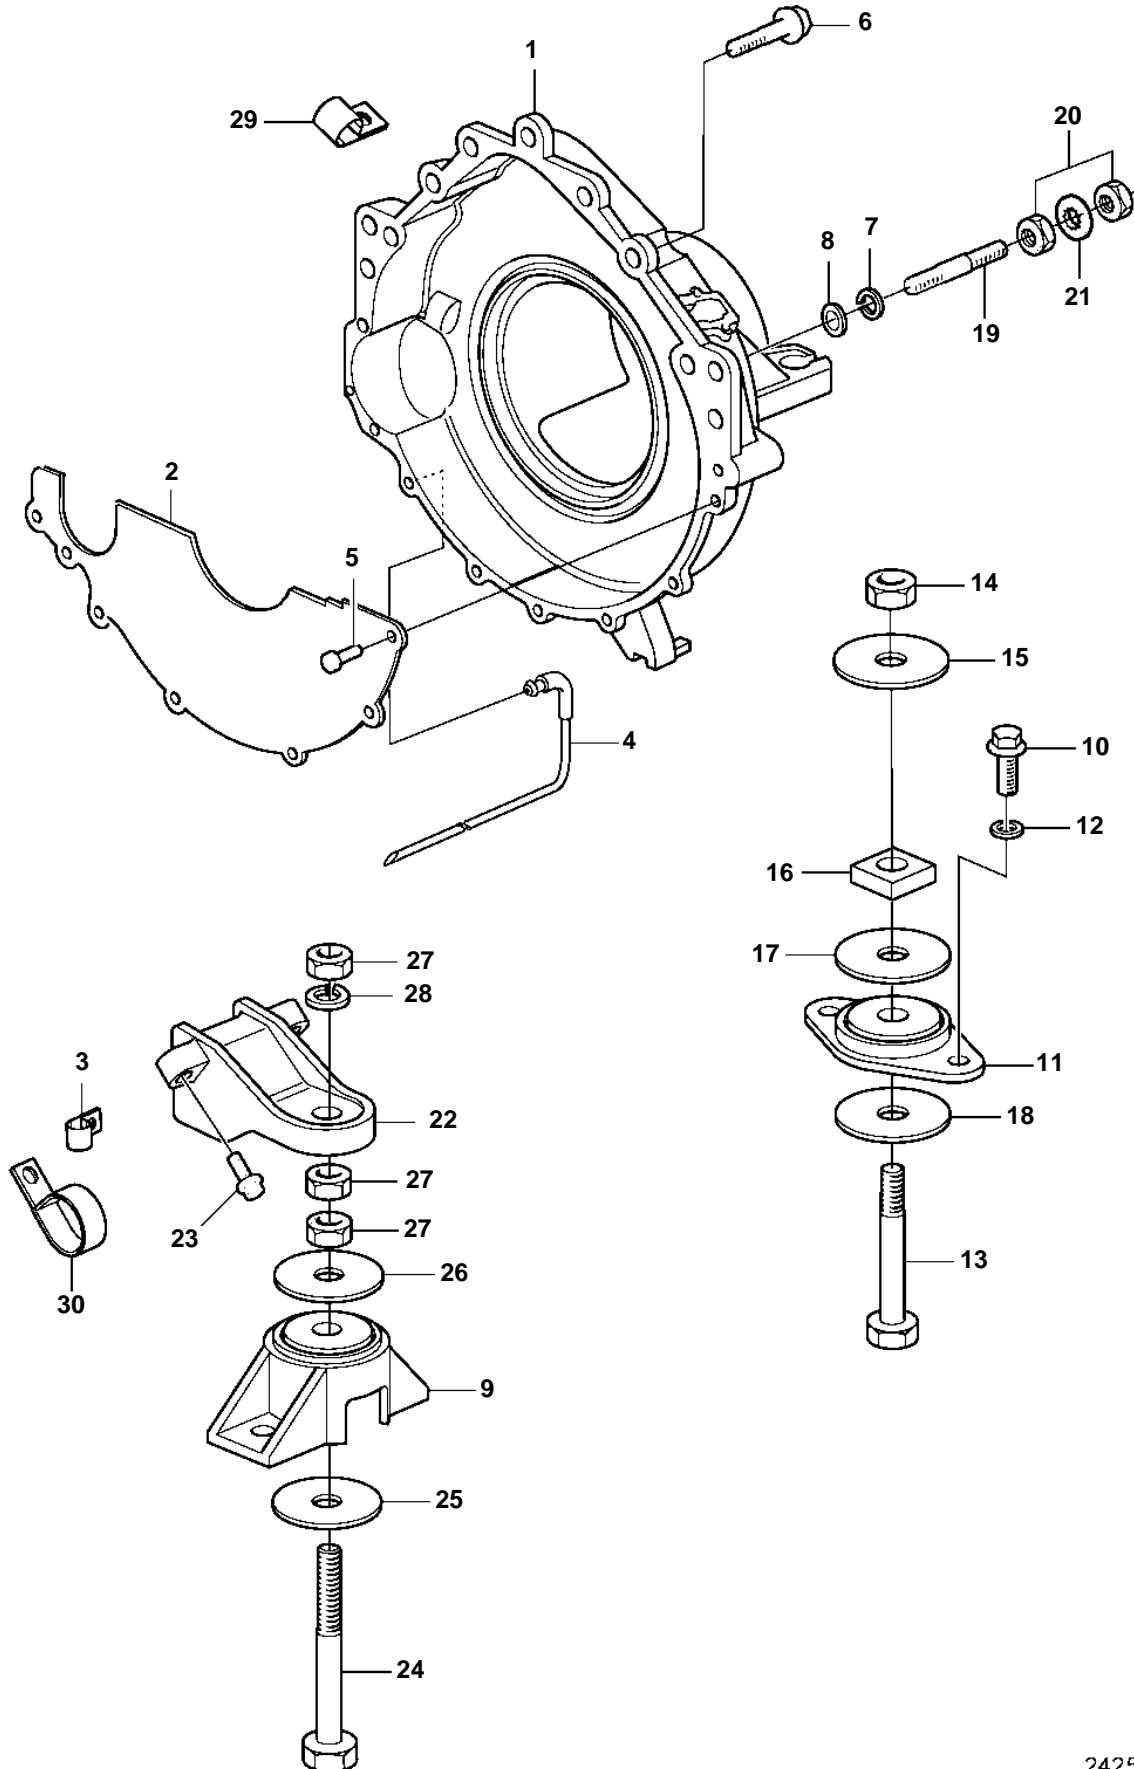

5.0GLPEFS, 5.0GIPEFS, 5.7GSPEFS, 5.7GSIPEFS

5.0GLPEFS, 5.0GIPEFS, 5.7GSPEFS, 5.7GSIPEFS

REF	PART NO.	QTY	DESCRIPTION	NOTES
1	3857846	1	Housing	
2	3854604	1	Cover	
3	3852146	1	Clamp	Stbd
4	3852832	1	Hose, Flywheel hsg	
5	3852421	7	Screw, Flywheel cover	
6	3853392	2	Screw, Flywheel hsg to engine	
	3853547	1	Screw, Reservoir and flywheel hsg to engine	
7	3852002	2	Spring washer, Ground stud, flywheel hsg	
8	3852058	2	Washer, Ground stud, flywheel hsg	
9	3853805	2	Rubber cushion, Engine front	Port and starboard
10	959968	4	Hexagon screw, Rear mount to transom plate	
11	3853806	2	Rubber cushion, Transom plate	
12	3852155	4	Washer, Rear mount to transom plate	
13	3850930	2	Hexagon screw, Rear mount	
14	3850929	2	Lock nut, Rear mount	
15	3852540	2	Washer, Rear mount to flywheel hsg	
16	3852539	2	Square nut, Rear mount	
17	3852622	2	Washer, Rear mount	
18	3852542	2	Washer, Rear mount	
19	3852483	2	Stud, Flywheel housing to engine	Ground
20	3852065	2	Nut, Terminal to ground stud, flywheel hsg	
21	3852070	1	Washer, Ground stud, flywheel hsg	Starboard
22	3857844	2	Bracket, Front, port and starboard	
23	3853326	6	Screw, Front mount bracket to engine	
24	3852566	2	Bolt, Front mount	Front
25	3852090	2	Spring washer, Bolt, front mount, engine	
26	3852433	2	Washer, Front mount	Upper
27	3852021	6	Nut, Bolt, mount bracket	Front
28	3852428	2	Washer, Front mount	Lower
29	3852146	1	Clamp, Starter leads to stbd bracket	