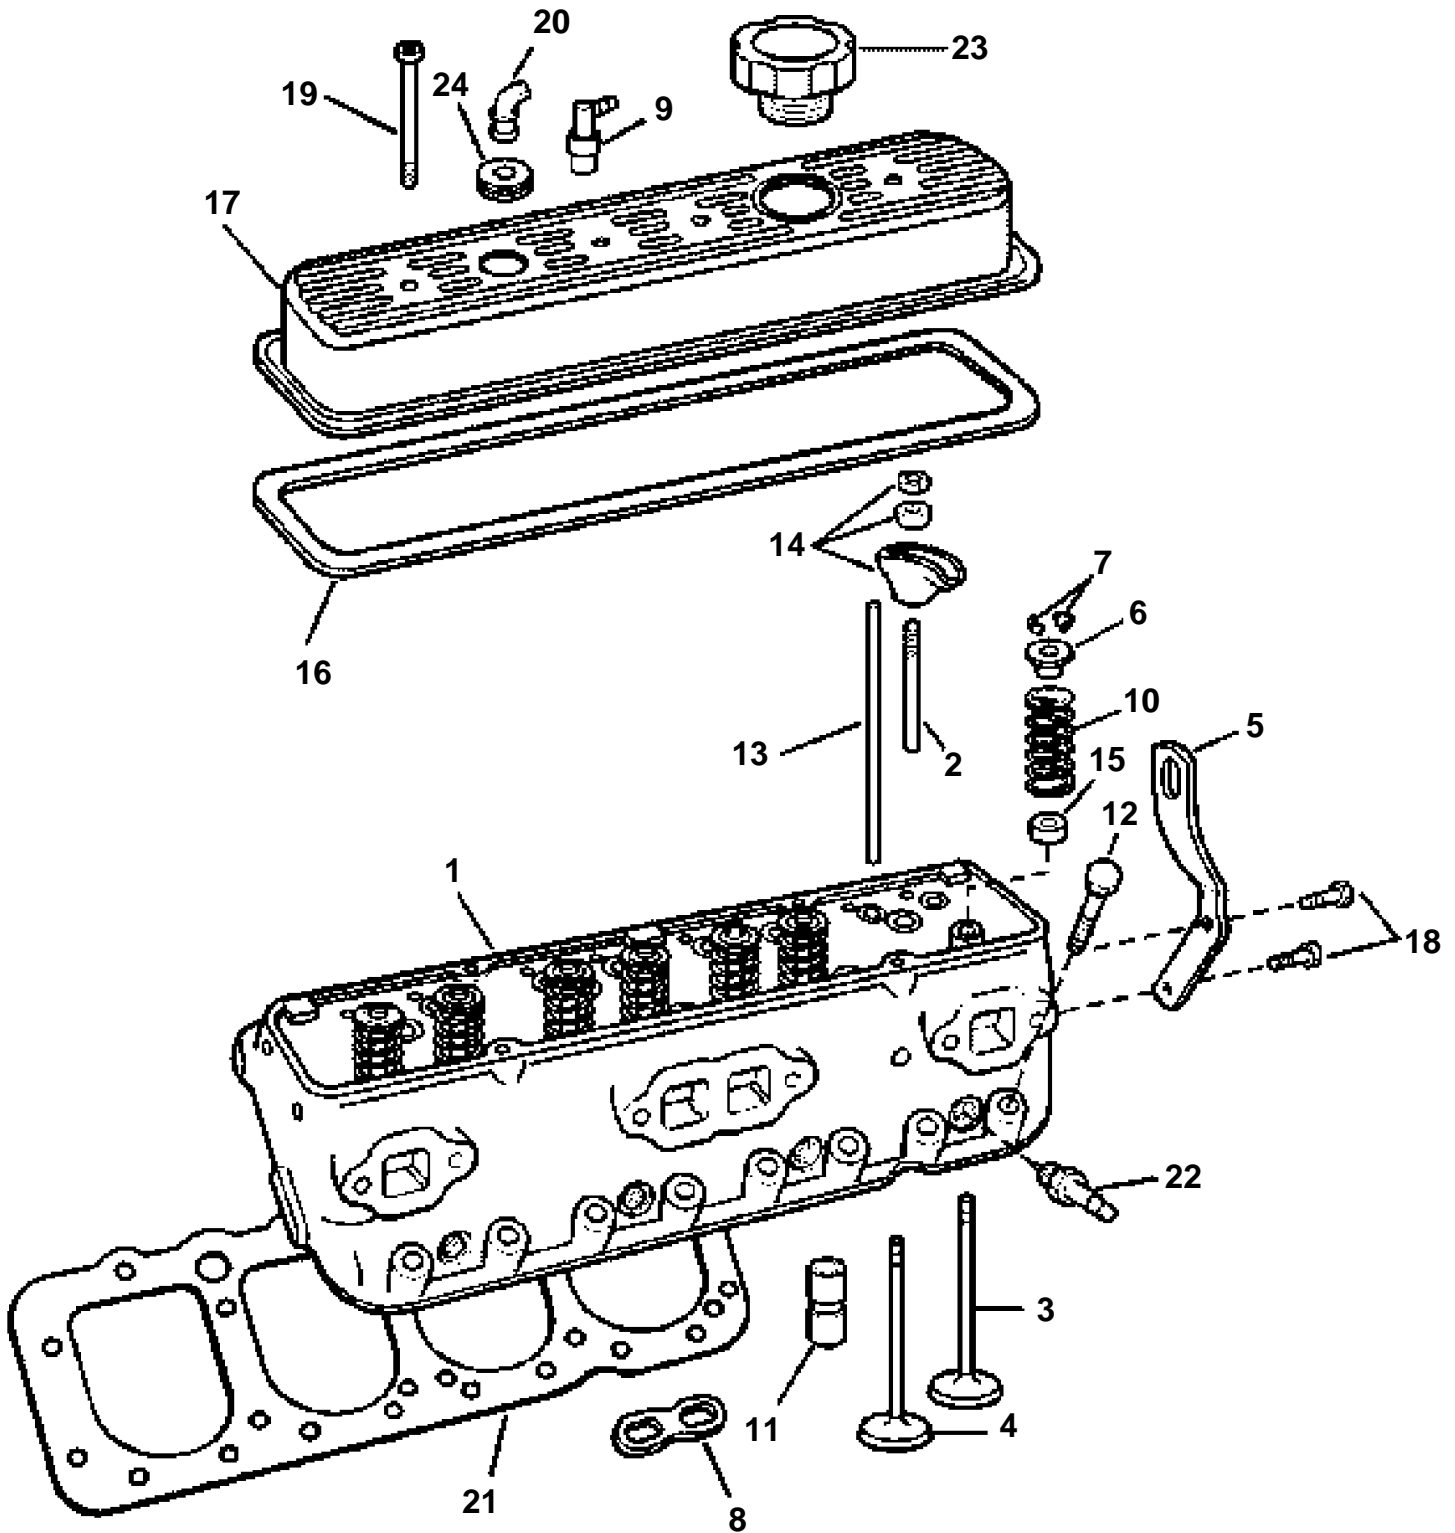

5.0GLPEFS, 5.0GIPEFS

GR71838

5.0GLPEFS, 5.0GIPEFS

REF	PART NO.	QTY	DESCRIPTION	NOTES
1	3857663	2	Cylinder head	5.0
2	3853146	16	Stud, Rocker arm, 0.003 in. OS	0.08 mm
			Stud, Rocker arm, 0.013 in. OS	0.33 mm; as required
3	3855808	8	Valve, exhaust	Standard
	3855809		Valve, 0.030 in. OS	0.76 mm
4	3857666	8	Valve, intake	Standard
5	3860406	2	Bracket, Lift	
6	3855816	8	Valve cap, Valve spring	
7	3855823	32	Valve cotter, Valve stem	
8	3856139	8	Guide, Valve lifter	
9	3856215	1	Valve	
10	3855815	16	Valve spring	
11	3856127	16	Tappet	
12	3856124	16	Bolt	L=1.62" (41mm)
	3856123	4	Bolt	L=3 1/16" (78mm)
	3856122	14	Bolt	L=3 51/64" (96mm)
13	3856118	16	Push rod	
14	3853158	16	Arm	
15	3855814	8	Valve stem seal, Valve stem, intake	
	3857648	8	Valve stem seal, Valve stem, exhaust	
16	3852687	2	Gasket, Valve cover	
17	3856927	1	Valve cover, port	
	3856928	1	Valve cover, Stbd	
18	3853326	1	Screw, Lift & fuel bracket to head	
	3853557	3	Screw, Lift bracket, clamps to head	
19	3856135	8	Bolt, Valve cover	
20	3852104	1	Elbow, Valve cover	
21	3853380	2	Cylinder head gasket, Cylinder head	
22	3851857	2	Spark plug kit, 4 pack	
	3851858	1	Spark plug kit, 24 pack	
23	3854008	1	Oil filler cap	
24	3852103	2	Grommet, Valve cover	