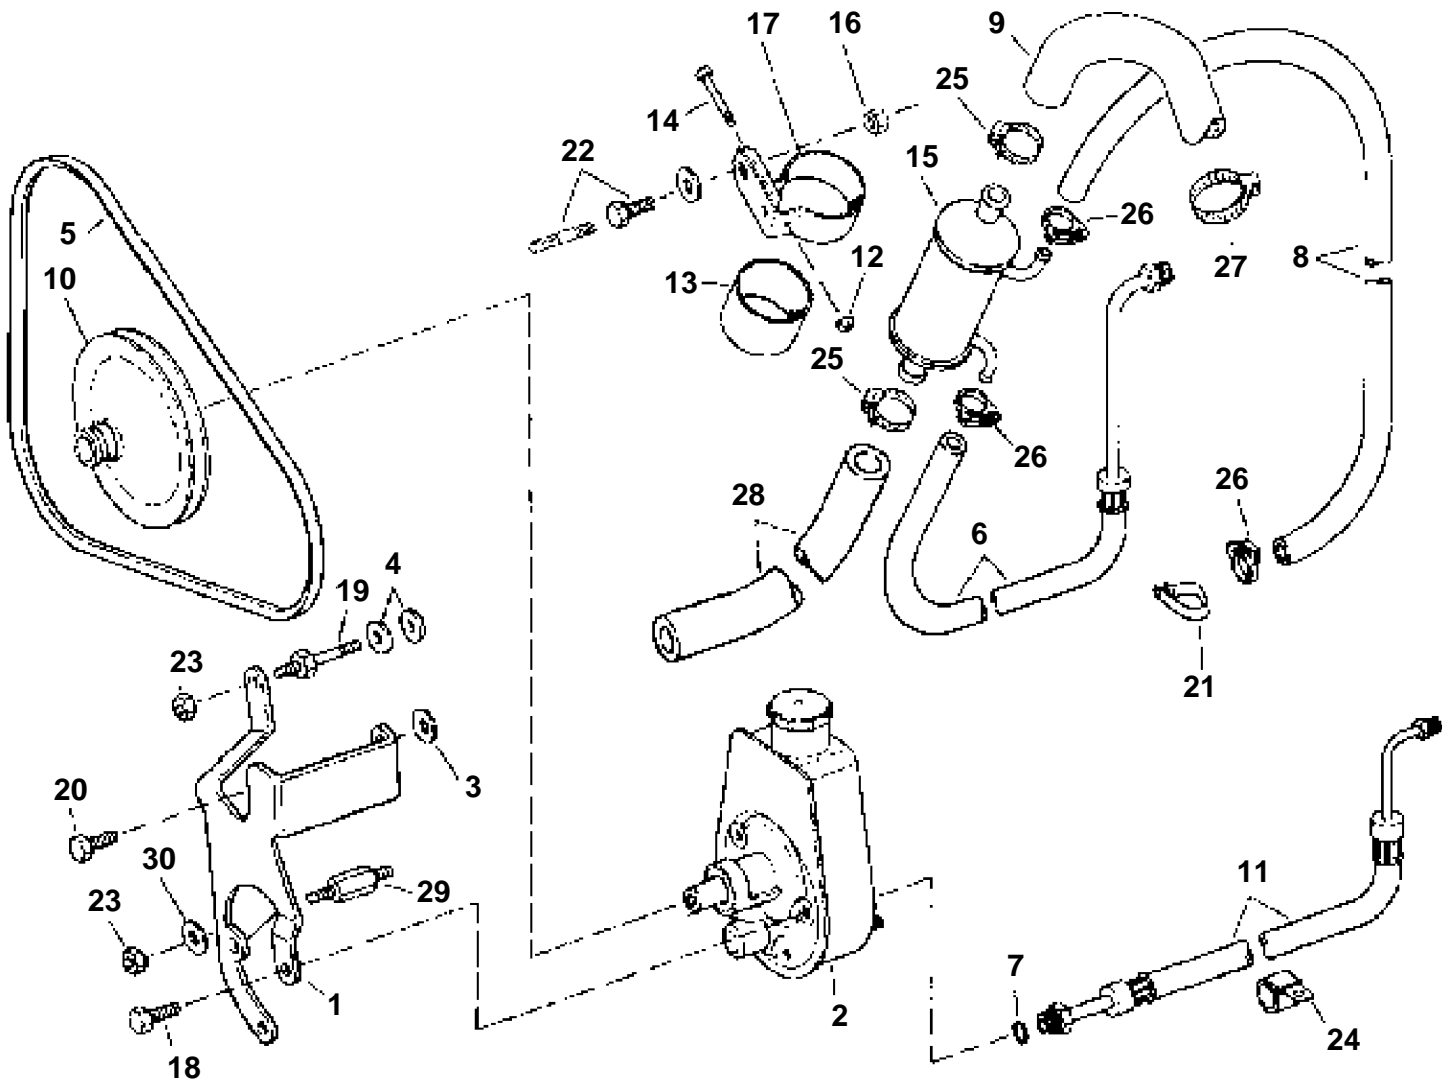

5.0GLPBYC, 5.0GIPBYCCE, 5.7GSPBYC, 5.7GSIPBYCCE, 5.7GSIPBYDCE

GR71919

5.0GLPBYC, 5.0GIPBYCCE, 5.7GSPBYC, 5.7GSIPBYCCE, 5.7GSIPBYDCE

REF	PART NO.	QTY	DESCRIPTION	NOTES
1	3856871	1	Bracket, P/S pump to engine	
2	3850491	1	Steering pump	
3	3852162	1	Washer, P/S pump bracket to cylinder head	
4	3852162	2	Washer, Stud, water/steering pump to engine	
5	3852464	1	V-belt, P/S pump	
6	3854056	1	Hose, Cylinder to oil cooler	GL/GS
	3854168	1	Hose assembly, Cylinder to oil cooler	Gi/GSi
7	3852497	1	O-ring, Pressure hose to steering pump	
8	3852839	1	Hose, Oil cooler to steering pump	Return
9	3852281	1	Hose, Gimbal to cooler	GL/GS
	3856251	1	Hose, Gimbal to cooler	Gi/GSi
10	3853804	1	Pulley, P/S pump	
11	3853918	1	Hose, P/S pump to pressure valve	GL/GS
	3853967	1	Hose assembly, P/S pump to pressure valve	Gi/GSi
12	3852079	1	Nut, Oil cooler & bracket assy	
13	3853236	1	Spacer, Oil cooler	
14	3852126	1	Screw, Oil cooler & bracket assy	
15	3851921	1	Oil cooler	
16	3852065	1	Nut, Oil cooler assy to flywheel hsg	GL/GS
	3852177	1	Nut, P/S cooler clamp to reservoir	Gi/GSi
17		1	Clamp, Engine oil cooler, power steering	GL/GS
18	3853405	3	Screw, Steering pump bracket	
19	3852507	1	Stud, Bracket to water pump	
20	3853557	1	Screw, Bracket to cylinder head	
21	3852837	1	Clamp, P/S hoses to head	Port, rear
22	3853326	1	Screw, Cooler to flywheel hsg	GL/GS
	3852093	1	Stud, Clamp, P/S cooler	Gi/GSi
23	3853403	2	Nut, Stud, P/S pump bracket	
24	3852490	1	Clamp, Hoses to front mount	
25	3853786	2	Hose clamp, Hose, oil cooler, water	
26	3852196	2	Clamp, Hose, P/S pump to oil cooler	Return
27	3853786	1	Hose clamp, Hose, water to gimbal hsg	
28	3858238	1	Hose, Cooler to pump	GL/GS
	3858239	1	Hose, Cooler to pump	Gi/GSi
29	3856973	1	Stud, P/S pump bracket to engine	
30	3852054	1	Washer, Bracket to stud	