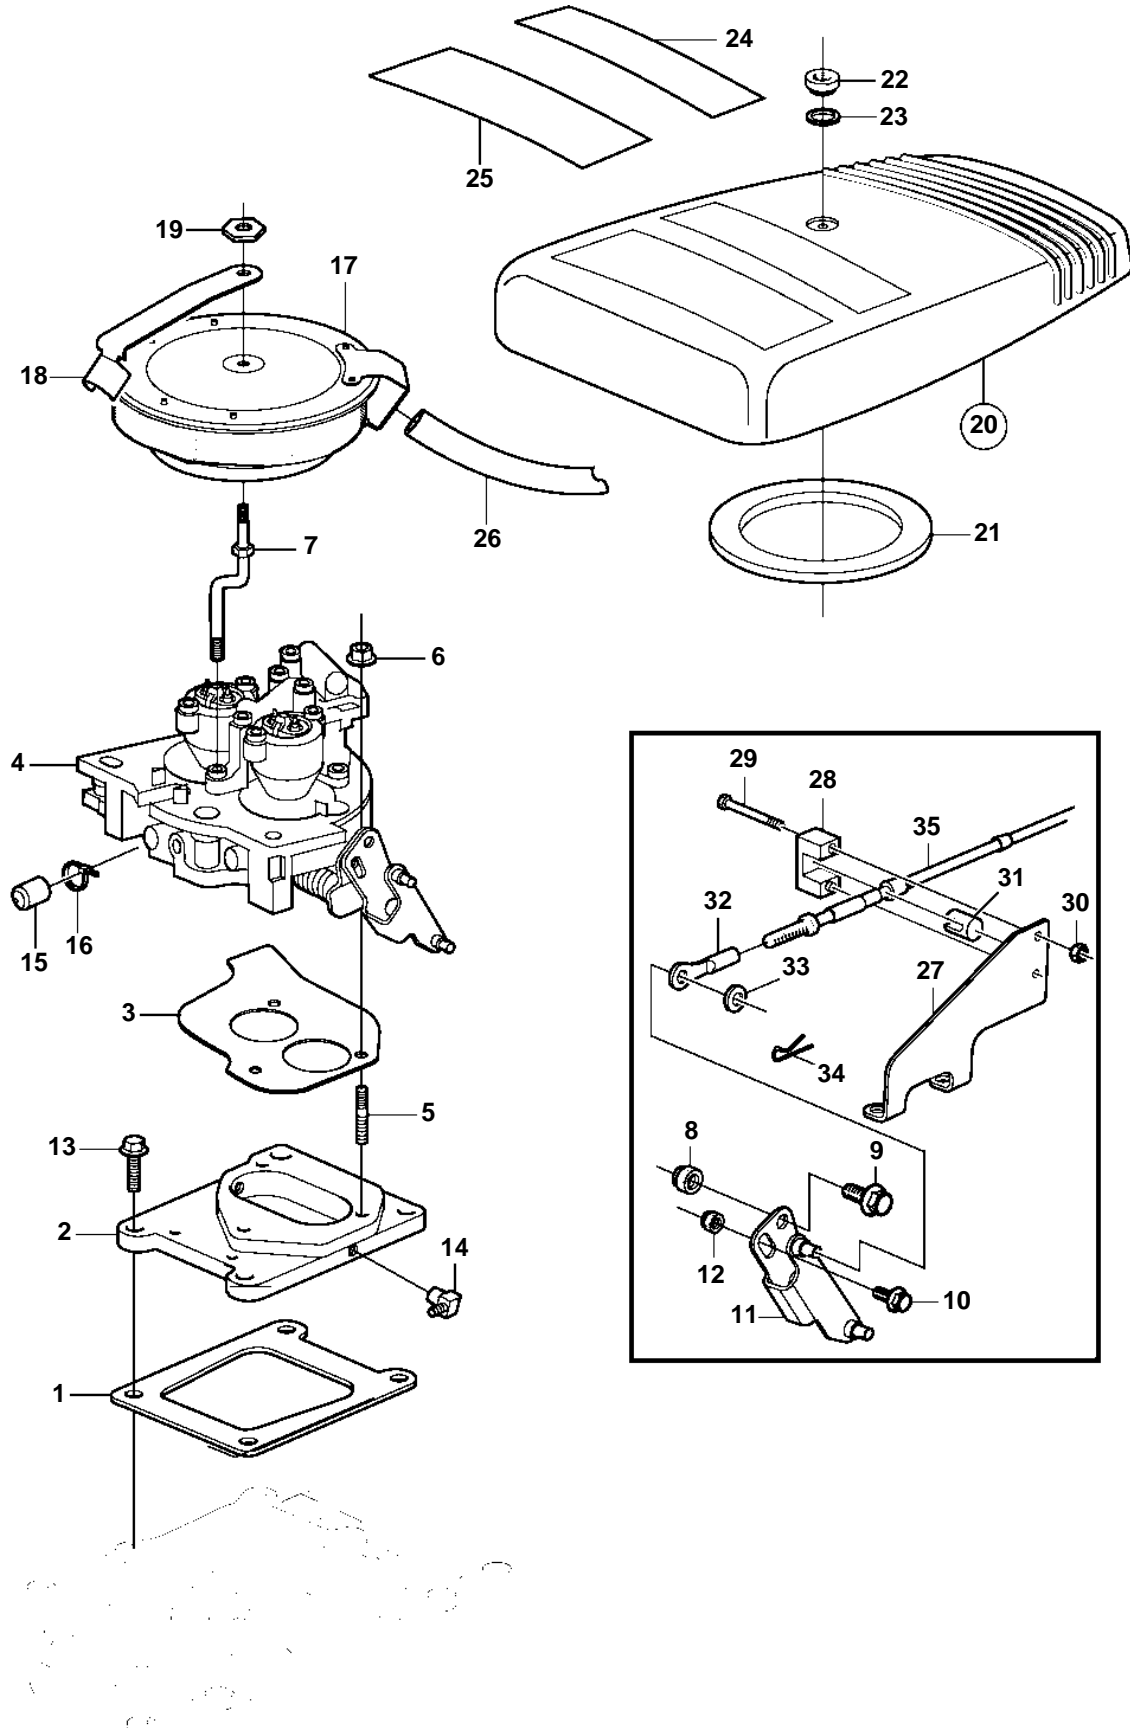

5.0GIPBYCCE, 5.7GSIPBYCCE, 5.7GSIPBYDCE

5.0GIPBYCCE, 5.7GSIPBYCCE, 5.7GSIPBYDCE

REF	PART NO.	QTY	DESCRIPTION	NOTES
1	3850405	1	Gasket, Adapter to intake	
2	3850039	1	Adapter	
	3850740	1	· Plug	
3	3850355	1	Gasket, TBI to adapter	
4	3856395	1	Throttle body	
5	3852160	3	Stud, TBI to adapter	
6	3852142	3	Nut, Stud, TBI to adapter	
7	3850274	1	Stud, Flame arrestor	
8	3852009	1	Nut, Lever & pin to TBI	
9	3853428	1	Screw, Lever & pin to TBI	
10	3850411	1	Screw, Lever & pin to TBI	
11		1	Bracket, Throttle	
12	3852420	1	Nut, Lever & pin to TBI	
13	3852008	4	Screw, Adapter to intake	
14	3853598	1	Elbow, PCV hose to adapter	
15	3856766	1	Cardboard tube, TBI nipple, front	Not shown
16	948211	1	Cable tie	
17	3856913	1	Flame shield	
18	3852695	2	Connector	
19	3853561	1	Nut	
20	3850510	1	Cover	
21	3850458	1	· Spacer	
22	3852749	1	Nut	
23	3852007	1	Washer	
24	3854980	1	Decal	Volvo Penta
25	3856274	1	Decal	5.7GSi
	3857653	1	Decal	5.0Gi
26	3852668	1	Hose	
27	3857411	1	Bracket	
28	3850266	1	Anchor	
29	3852048	1	Screw	
30	3852118	1	Nut	
31	3852019	1	Retainer	
32	3850941	1	Adapter	
33	3852193	1	Washer	
34	3852052	1	Split pin	
35		1	Cable	