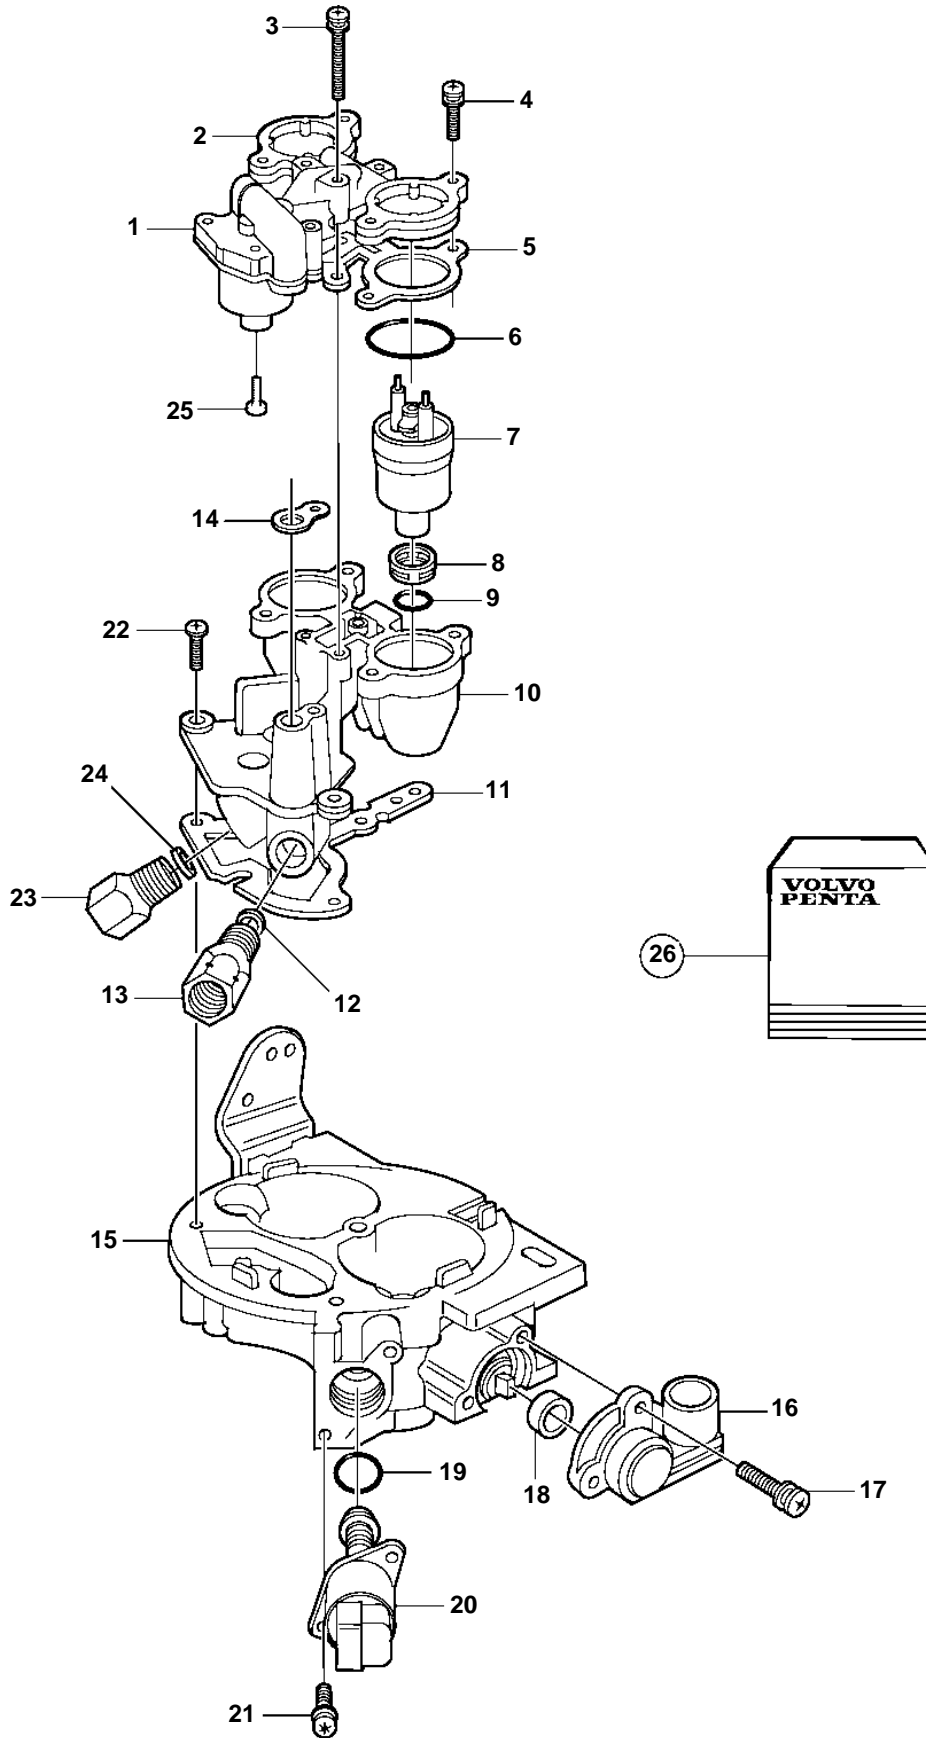

5.0GIPBYCCE, 5.7GSIPBYCCE, 5.7GSIPBYDCE

5.0GIPBYCCE, 5.7GSIPBYCCE, 5.7GSIPBYDCE

REF	PART NO.	QTY	DESCRIPTION
1	3856395	1	Throttle body
		1	· Fuel press regulator
2		1	· Cover, fuel meter
3		3	· Screw, long
4		5	· Screw, short
5		1	· Gasket
6		2	· O-ring, fuel injector
7		2	· Injector, fuel
8		2	· Filter, fuel injector
9		2	· Filter
10	3855188	1	· Repair kit, fuel meter
11		1	· Gasket
12		1	· Gasket
13		1	· Nut, fuel line
14		1	· Gasket, fuel meter
15		1	· Throttle body, base
16		1	· Position sensor, Throttle
17		2	· Screw
18		1	· Seal
19		1	· O-ring
20		1	· lac valve
21		2	· Screw
22		3	· Screw
23		1	· Nut, fuel line
24		1	· Gasket
25		4	· Screw
26	3855179	1	Repair kit, 5, 6, 8, 9, 11, 14, 19, 24
	3857396	1	Repair kit, 1, 2, 3, 4, 5, 6, 7, 8, 9, 10
		1	Repair kit, 1, 2, 5, 14
		1	Injector, 5, 6, 7, 8, 9, 11, 14
	3855184	1	Repair kit, 16, 18
	3855185	1	Repair kit, 19, 20
	3855186	1	Repair kit, 12, 13, 23, 24
	3855187	1	Repair kit, 3, 4, 17, 21, 22
	3855189	1	Repair kit, 5, 6, 8, 9, 15