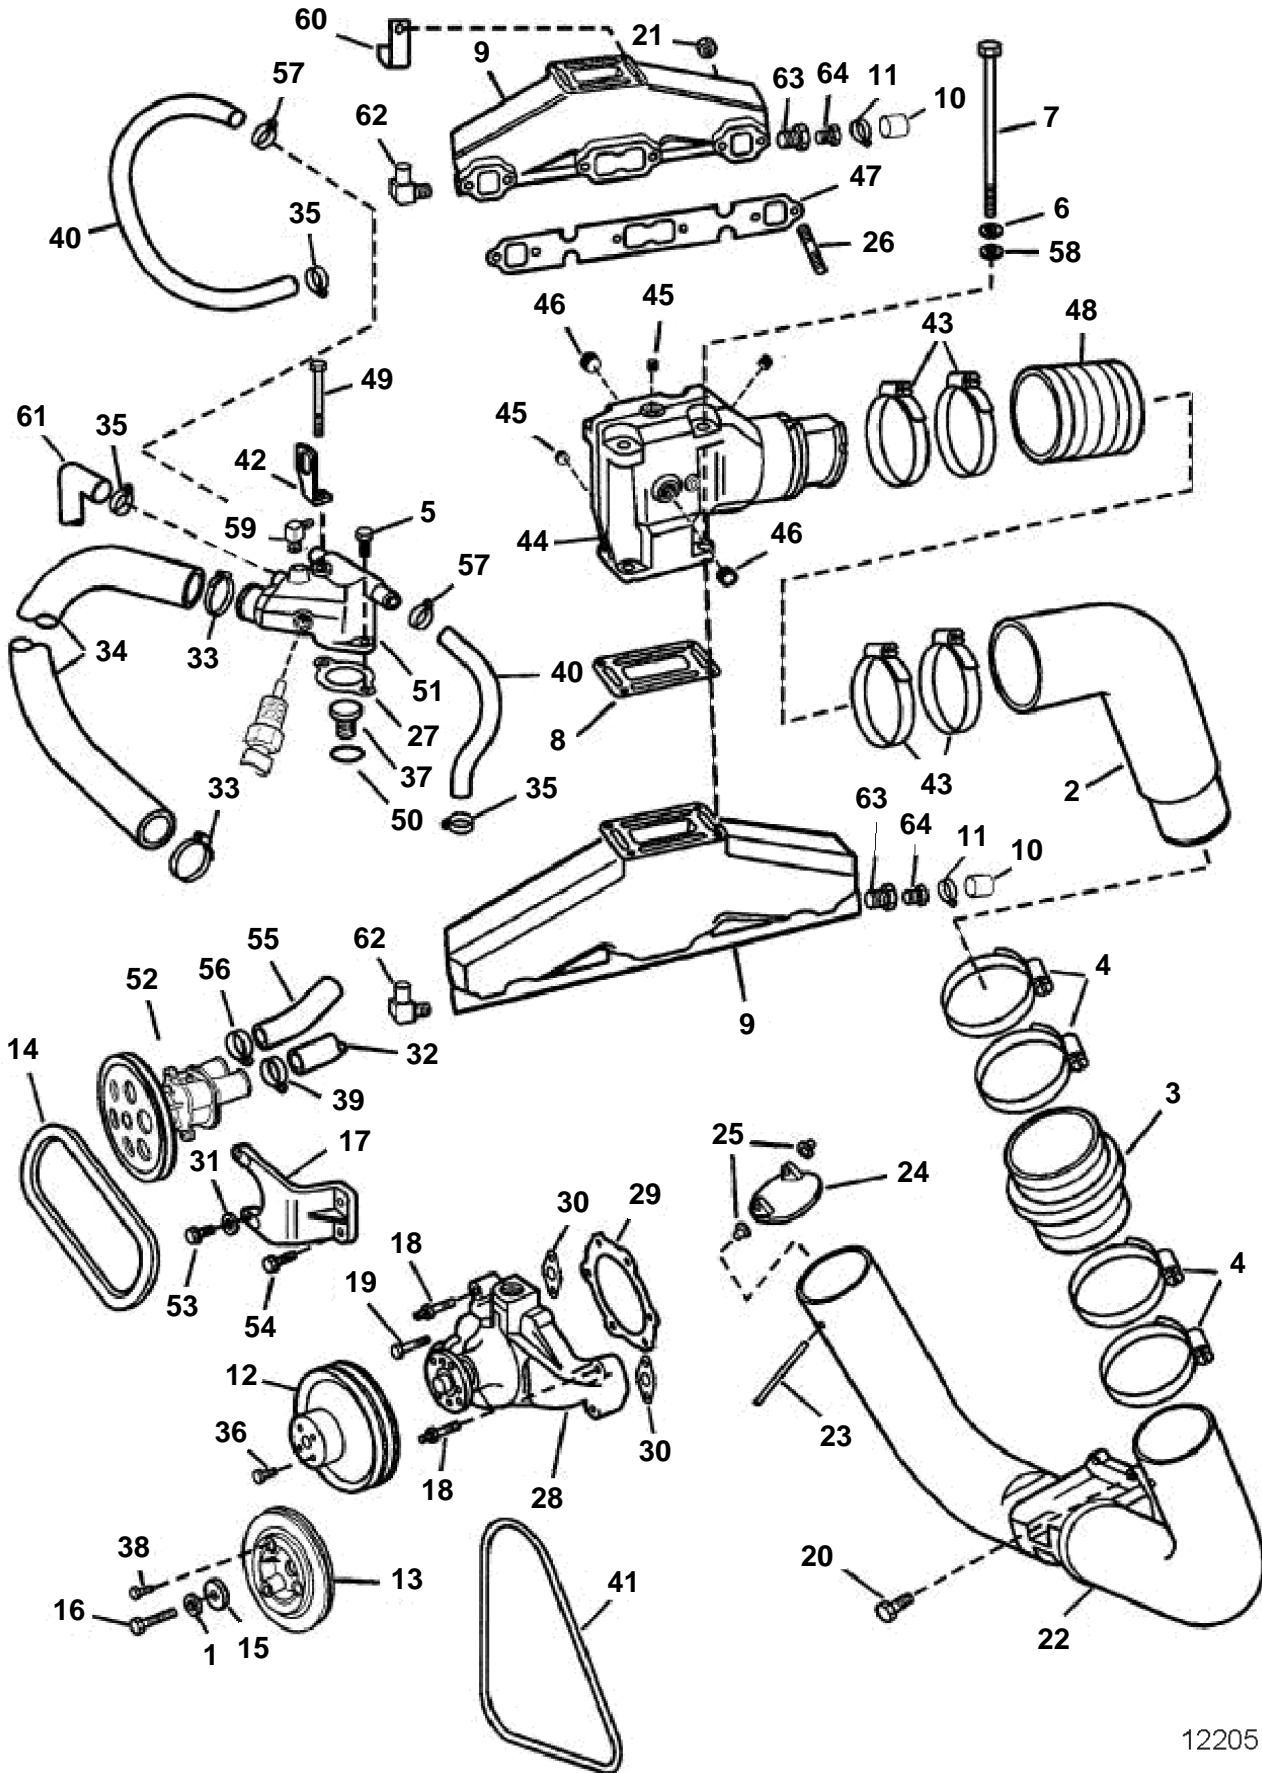

5.0GLPBYC, 5.0GIPBYCCE, 5.7GSPBYC, 5.7GSIPBYCCE, 5.7GSIPBYDCE

12205

5.0GLPBYC, 5.0GIPBYCCE, 5.7GSPBYC, 5.7GSIPBYCCE, 5.7GSIPBYDCE

REF	PART NO.	QTY	DESCRIPTION	SEE SEC.	NOTES
1	3852046	1	Spring washer, Harmonic balance		
2	3852738	1	Exhaust pipe		Port & stbd; SX, DP-S
3	3852742	2	Hose		
4	3852604	8	Hose clamp		
5	3853401	1	Screw, Thermostat hsg to engine		Short
6	3852002	8	Spring washer, Exhaust elbow to manifold		
7	3852830	8	Screw, Exhaust elbow to manifold		
8	3850496	2	Gasket, Exhaust elbow to manifold		
			· Bulletin P-25-1-1	P-25-1-1-EN	Riser Gasket Replaced
9	3857723	2	Exhaust manifold, Port & starboard		
10	3852476	2	Cardboard tube, Exhaust manifold		Early
11	3853780	2	Hose clamp, Hose to exhaust manifold		Early
12	3852220	1	Pulley, Water pump		
13	3851991	1	V-belt pulley, Crankshaft		
14	978457	1	V-belt, Water pump		
15	3852110	1	Washer, Harmonic balance		
16		1	Screw, Harmonic balance		GS
17	3856865	1	Bracket, Water pump		
18	3856147	2	Stud, Water pump		
19	3856136	1	Bolt, Water pump, short		
	3856137	1	Bolt, Water pump, long		
20	3855472	4	Screw, Exhaust pipe to gimbal hsg		
21	3853404	12	Nut, Exhaust manifold to engine		
22	3855281	1	Exhaust pipe kit		
23		2	Pin, Exhaust seal assy to exhaust pipe		
24		2	Seal, Exhaust pipe		
			· Bulletin P-25-1-2	P-25-1-2-EN	Exhaust Seal Obsolete
25		4	Bushing, Exhaust seal assy to exhaust pipe		
26	3857184	12	Flange screw, Exhaust manifold to engine		
27	3852111	1	Gasket, Thermostat hsg to intake manifold		
28	3853850	1	Circulation pump		
29	3850595	1	Gasket, Water pump sover		
30	3852477	2	Gasket, Water pump		
31	3852162	2	Washer, Screw, water pump to bracket		
32		1	Hose, Oil cooler to water pump		GUGS
	3856250	1	Hose, Oil cooler to water pump		Gi/GSi
33	3852098	2	Hose clamp, Hose, thermostat hsg to water pump		
34	3856769	1	Hose, Thermostat hsg to water pump		
	3852288	1	Hose, Thermostat hsg to water pump		
35	3853780	3	Hose clamp, Hose to exhaust manifold		
36	3853390	4	Screw, Water pump pulley to hub		
37	3856961	1	Thermostat, Engine		
38	3855717	3	Screw, Pulley to crankshaft		
39	3850422	1	Hose clamp, Hose, water pump outlet		
40	3852746	1	Hose, Thermostat hsg to manifold		Port, early
	3857843	1	Hose, Thermostat hsg to manifold		Port, late
	3852488	1	Hose, Thermostat hsg to manifold		Stbd, early
	3857605	1	Hose, Thermostat hsg to manifold		Stbd, late
41	978547	1	V-belt, Alternator to pulley		
42	3852649	1	Bracket, Center lift		
43	3853860	8	Hose clamp, Hose, exhaust elbow		
44	3857944	2	Elbow		
			· Bulletin P-25-1-5	P-25-1-5-EN	Riser Extension Kit
45	3850740	2	· Plug, Exhaust elbow		
46	3850999	2	· Plug, Exhaust elbow		
47	3852468	1	Gasket, Manifold to engine		
48	3852696	2	Hose, Exhaust elbow to exhaust pipe		Upper
49	3853391	1	Screw, Lift bracket & thermostat hsg		
50	3852071	1	O-ring, Thermostat		
51	3850360	1	Housing		
52	3857794	1	Sea water pump		
53	3853155	2	Screw, Water pump to bracket		
54	3853326	2	Screw, Lift bracket, fuel pump & relay assy		