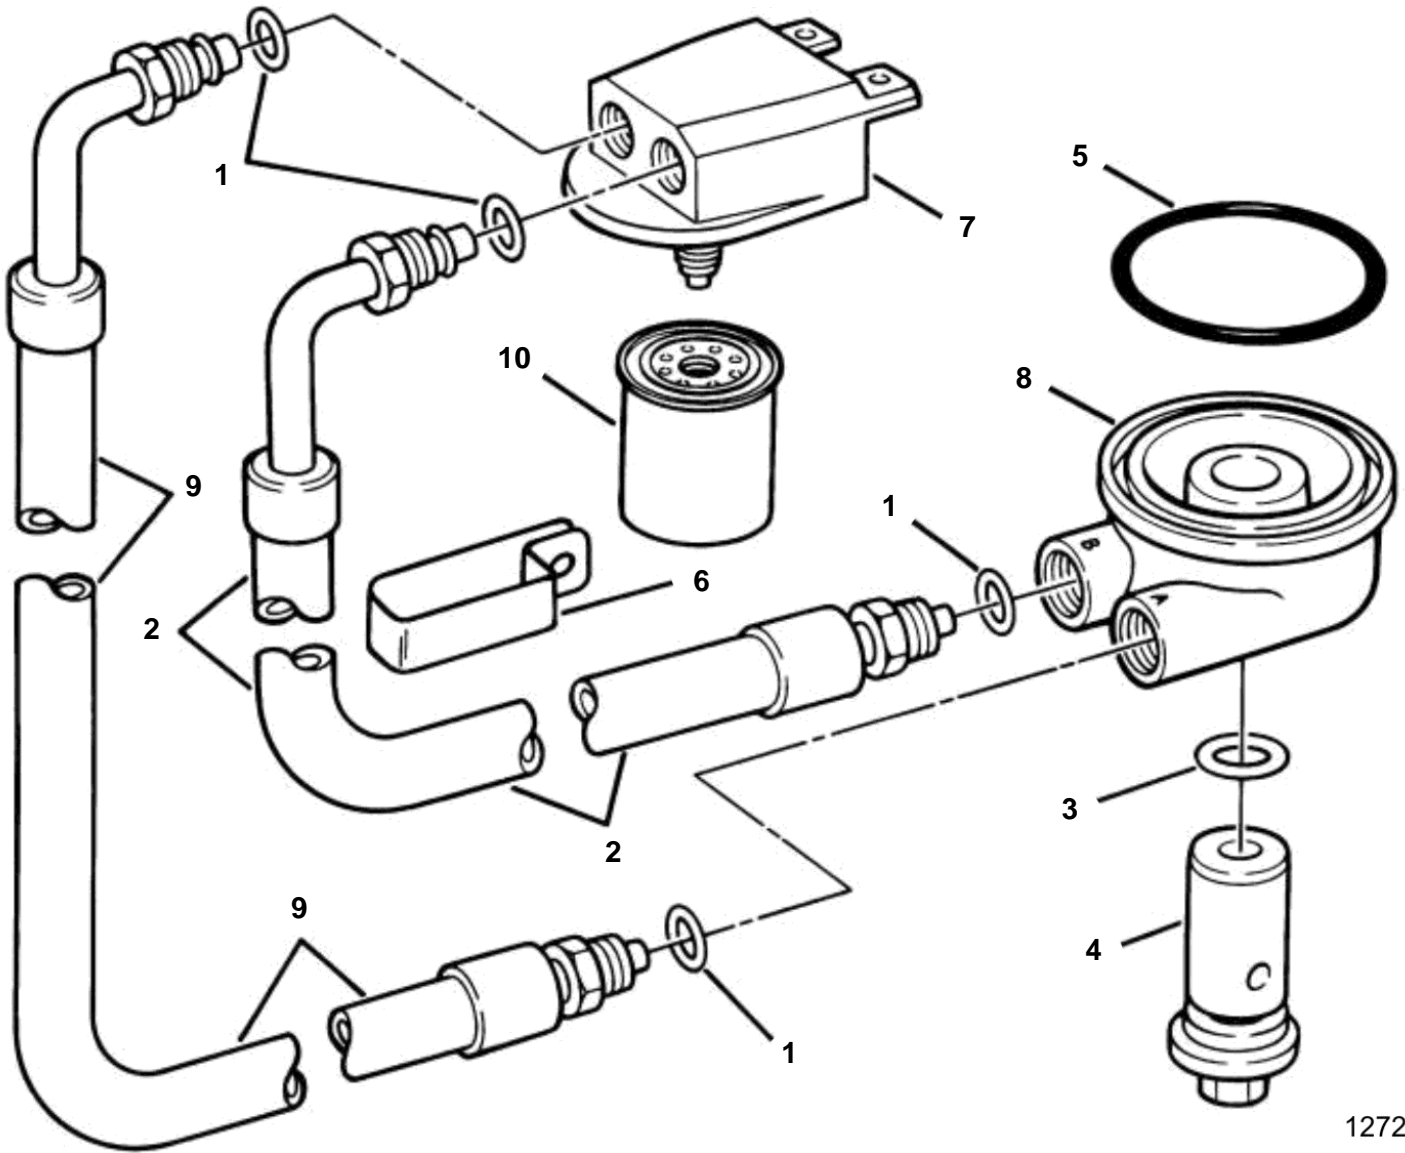

5.0GLPBYC, 5.0GIPBYCCE, 5.7GSPBYC, 5.7GSIPBYCCE, 5.7GSIPBYDCE

12726

5.0GLPBYC, 5.0GIPBYCCE, 5.7GSPBYC, 5.7GSIPBYCCE, 5.7GSIPBYDCE

REF	PART NO.	QTY	DESCRIPTION	SEE SEC.	NOTES
1	3850884	1	Filter, 5.7 liter		Not shown
	3852011	4	· O-ring, Oil hose		
2	3854591	1	· Hose, Engine oil to filter		
3	3852089	1	· O-ring, Adapter retainer		
4	3853495	1	· Retainer, Oil filter adapter		
5	3852470	1	· O-ring, Adapter to engine		
6	3852837	1	· Clamp, Oil hoses to manifold		
7		1	· Adapter, Remote oil filter		
	3852015	1	· · Connector		
8	3853246	1	· Adapter, Engine oil		
9	3854590	1	· Hose, Engine oil from filter		
10	835440	1	· Oil filter		
			· Bulletin P-21-7-1	P-21-7-1-EN	Oil Filters, GM gas engines