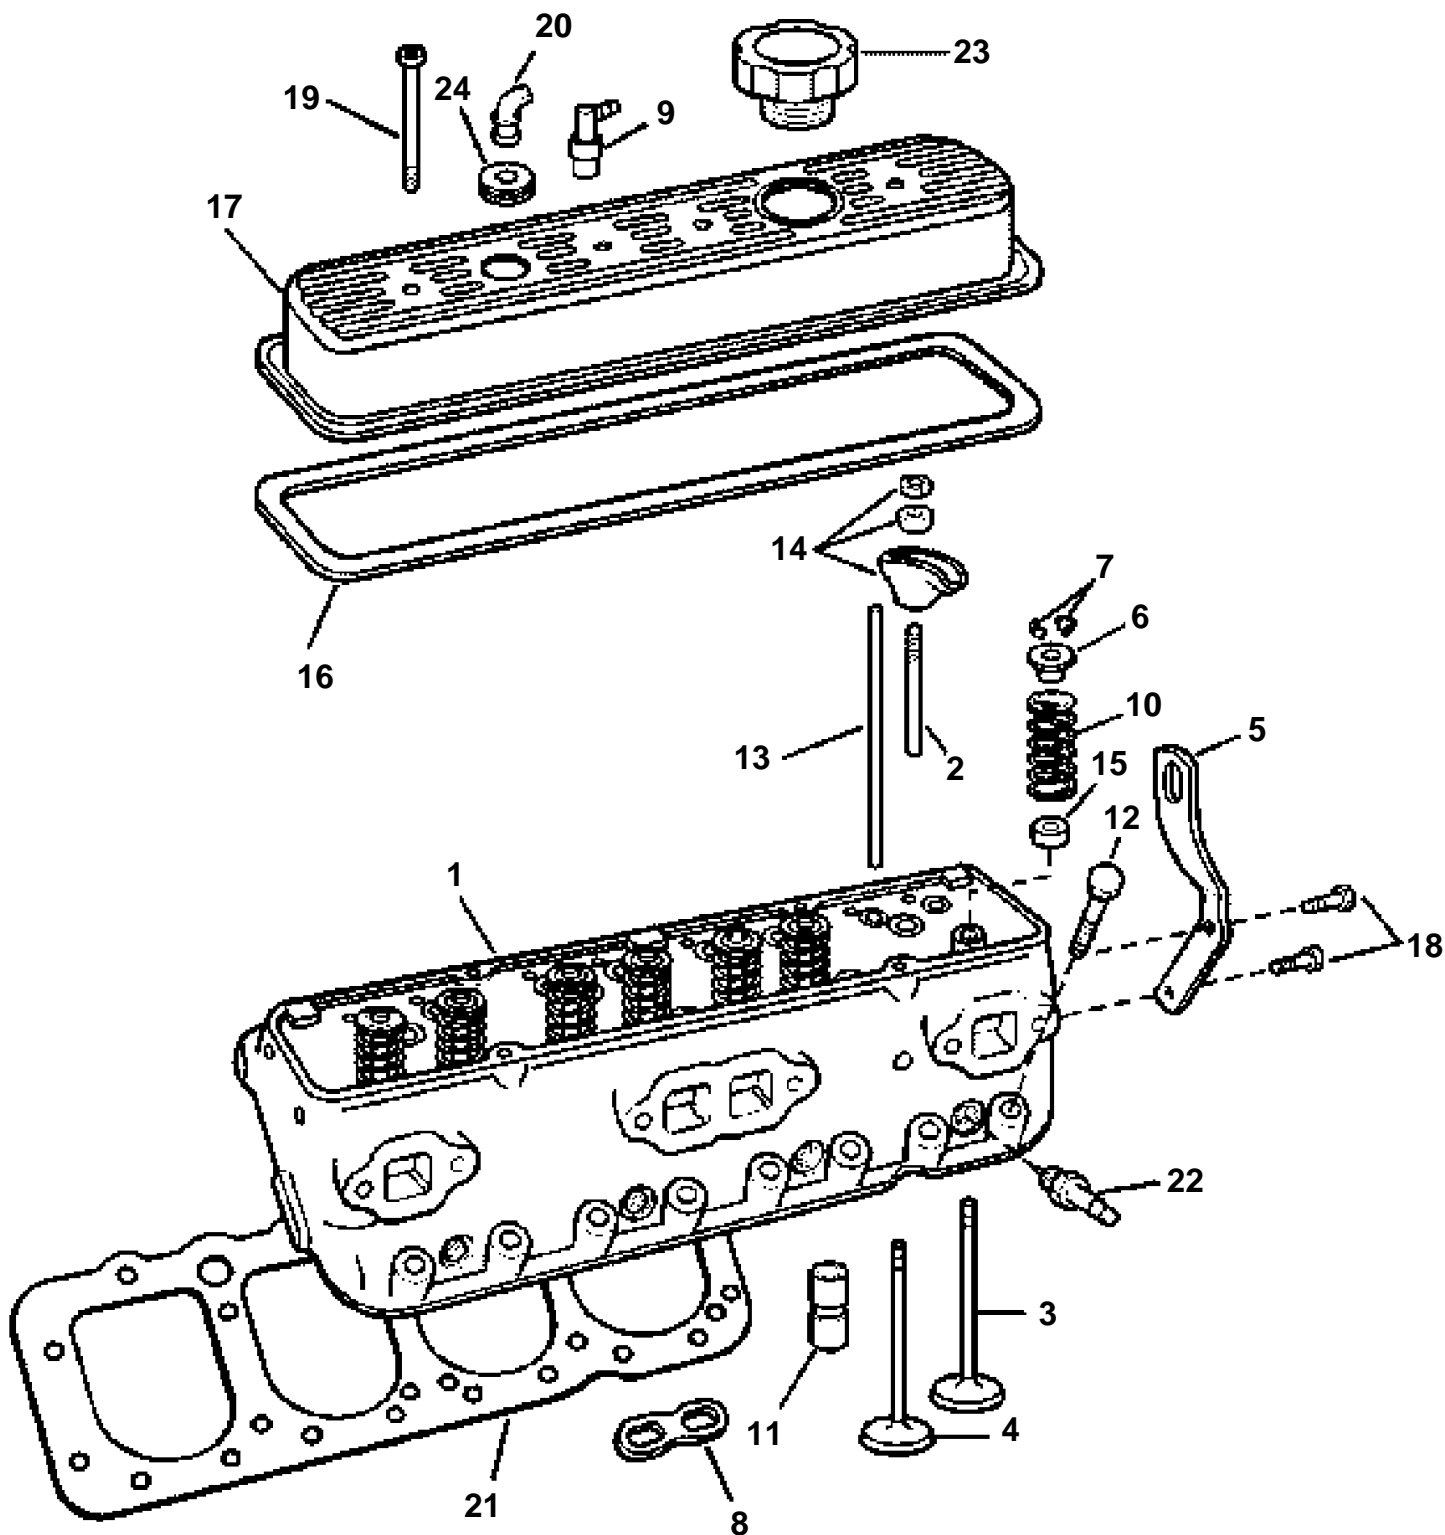

5.7GSPBYC, 5.7GSIPBYCCE, 5.7GSIPBYDCE

GR71838

5.7GSPBYC, 5.7GSIPBYCCE, 5.7GSIPBYDCE

REF	PART NO.	QTY	DESCRIPTION	NOTES
1	3856929	2	Cylinder head	
2	3853146	16	Stud, Rocker arm, 0.003 in. OS	0.08 mm
			Stud, Rocker arm, 0.013 in. OS	0.33 mm; as required
3	3855808	8	Valve, exhaust	Standard
	3855809		Valve, 0.030 in. OS	0.76 mm
4	3855810	8	Valve, intake	Standard
5	3853311	2	Bracket, Lift	
6	3855816	8	Valve cap, Valve spring	
7	3855823	32	Valve cotter, Valve stem	
8	3856139	8	Guide, Valve lifter	
9	3856215	1	Valve	
10	3855815	16	Valve spring	
11	3856127	16	Tappet	
12	3856124	16	Bolt	L=1.62" (41mm)
	3856123	4	Bolt	L=3 1/16" (78mm)
	3856122	14	Bolt	L=3 51/64" (96mm)
13	3856118	16	Push rod	
14	3853158	16	Arm	
15	3855814	8	Valve stem seal, Valve stem, intake	
	3857648	8	Valve stem seal, Valve stem, exhaust	
16	3852687	2	Gasket, Valve cover	
17	3856927	1	Valve cover, port	
	3856928	1	Valve cover, Stbd	
18	3853326	1	Screw, Lift & fuel bracket to head	
	3853557	3	Screw, Lift bracket, clamps to head	
19	3856135	8	Bolt, Valve cover	
20	3852104	1	Elbow, Valve cover	
21	3853380	2	Cylinder head gasket, Cylinder head	
22	3851857	2	Spark plug kit, 4 pack	
	3851858	1	Spark plug kit, 24 pack	
23	3854008	1	Oil filler cap	
24	3852103	2	Grommet, Valve cover	