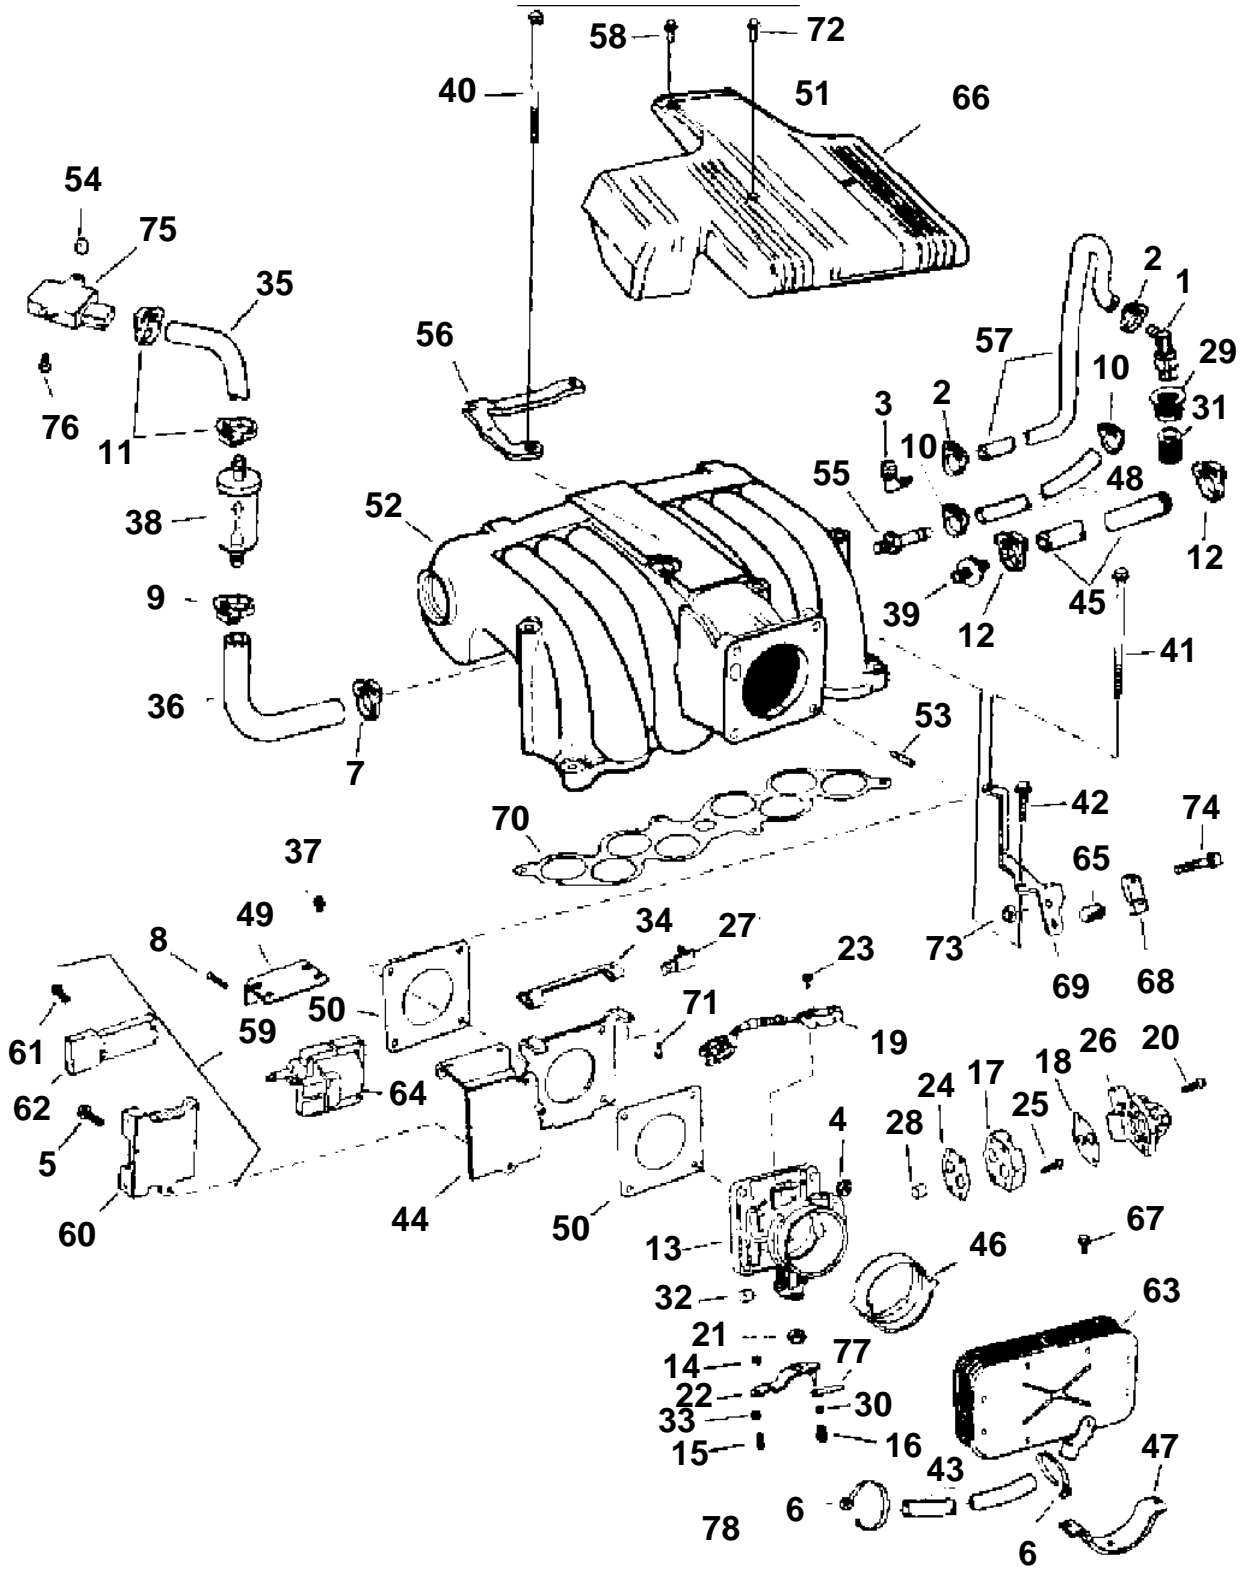

5.8FiPMDA, 5.8FiPMDM

5.8FiPMDA, 5.8FiPMDM

REF	PART NO.	QTY	DESCRIPTION	NOTES
1		1	Valve, PCV	
2	3852529	1	Clamp, Hose, upper intake manifold to filter	
3	3852480	1	Elbow, Hose, PCV valve	
4	3852142	4	Nut, Stud, throttle body	
5	3852080	2	Screw, .TFI module to mounting bracket	
6		1	Cable tie, Eng cbl lead, idle air by connector	
7	3852529	1	Clamp, Filter hose to intake	
8	3852168	2	Screw, E-coil & bracket to TFI	
9	3852196	1	Clamp, Hose, filter	
10	3852170	2	Clamp, Hose, filter to intake manifold	
11	3852196	2	Clamp, Hose, MAP sensor	
12	3852529	2	Clamp, Hose, reservoir to pulse limiter	
13		1	Shutter housing, Fi	
		1	Throttle body, FSi	
14	3852077	1	Nut, Screw, throttle lever to throttle body	
15	3852066	1	Screw, Lever & pin assy to throttle body	
16	3852212	1	Screw, Throttle lever to throttle body	
17		1	Adapter, Air bypass solenoid	
18		1	Gasket, Throttle air bypass solenoid	
19	3850988	1	Sensor	
20	3853614	2	Screw, Air bypass solenoid	
21	3853627	1	Nut, Shoulder, throttle lever	
22	3850353	1	Bracket, Throttle body	
23		2	Screw, Throttle sensor	
24		2	Gasket, Adapter to solenoid	
25	3853614	2	Screw, Throttle air bypass solenoid	
26	3850987	1	Valve, Throttle air bypass	
27		1	Clip, Connector	
28	3853748	1	Filter, Adapter, throttle air bypass solenoid	
29	3853767	1	Grommet, PCV valve	
30	3853729	1	Nut, Throttle cable	
31	3853768	1	Filter, Crankcase vent	
32	3853772	1	Cardboard tube, Screw, hex idle air adjustment	
33	3852162	1	Washer, Throttle bracket	
34	3853775	1	Bracket, Styling cover to TFI/E-coil bracket	
35	3854903	1	Hose, MAP sensor to filter	
	3852377	1	Hose	replaced by 3854903
36		1	Hose, Filter to intake manifold	
37	3852212	2	Screw, E-coil bracket to TFI bracket	
38	3852224	1	Filter, MAP sensor, vacuum line	
39	3852225	1	Impulse limiter, Upper intake manifold	
40	3853760	2	Screw, Upper to lower intake manifold, center	
41	3853635	2	Screw, Upper to lower intake manifold	
42	3853638	4	Screw, Upper to lower intake manifold	
43	3853723	1	Hose, Valve cover to arrestor	
44	3853763	1	Bracket, TFI module & E-coil	
45	3853582	1	Hose, Reservoir to pulse limiter	
46	3853594	1	Grommet, Flame arrestor, to throttle body	5.8Fi
		1	Grommet, Flame arrestor, to throttle body	5.8FSi
47	3853595	1	Clamp, Flame arrestor to throttle body	
48	3853765	1	Hose, Pressure regulator	
49		1	Bracket, Ignition coil to TFI bracket	
50	3853761	2	Gasket, TFI/E-coil mounting bracket	
51	3854990	1	Decal	5.8FSi
		1	Decal	5.8Fi
	3851032	1	Decal	5.8Fi
52		1	Manifold	
53	3852176	4	Stud, Throttle body to upper intake manifold	
54	3853537	2	Protective cap, MAP sensor screw	
55	3853639	1	Fitting, Pressure regulator hose	
56	3853762	1	Bracket, Styling cover to rear intake manifold	
57		1	Hose, Upper intake manifold to PCV valve	Cut to length (sold by meter)
58	3853661	2	Screw, Bracket, flame arrestor cover	