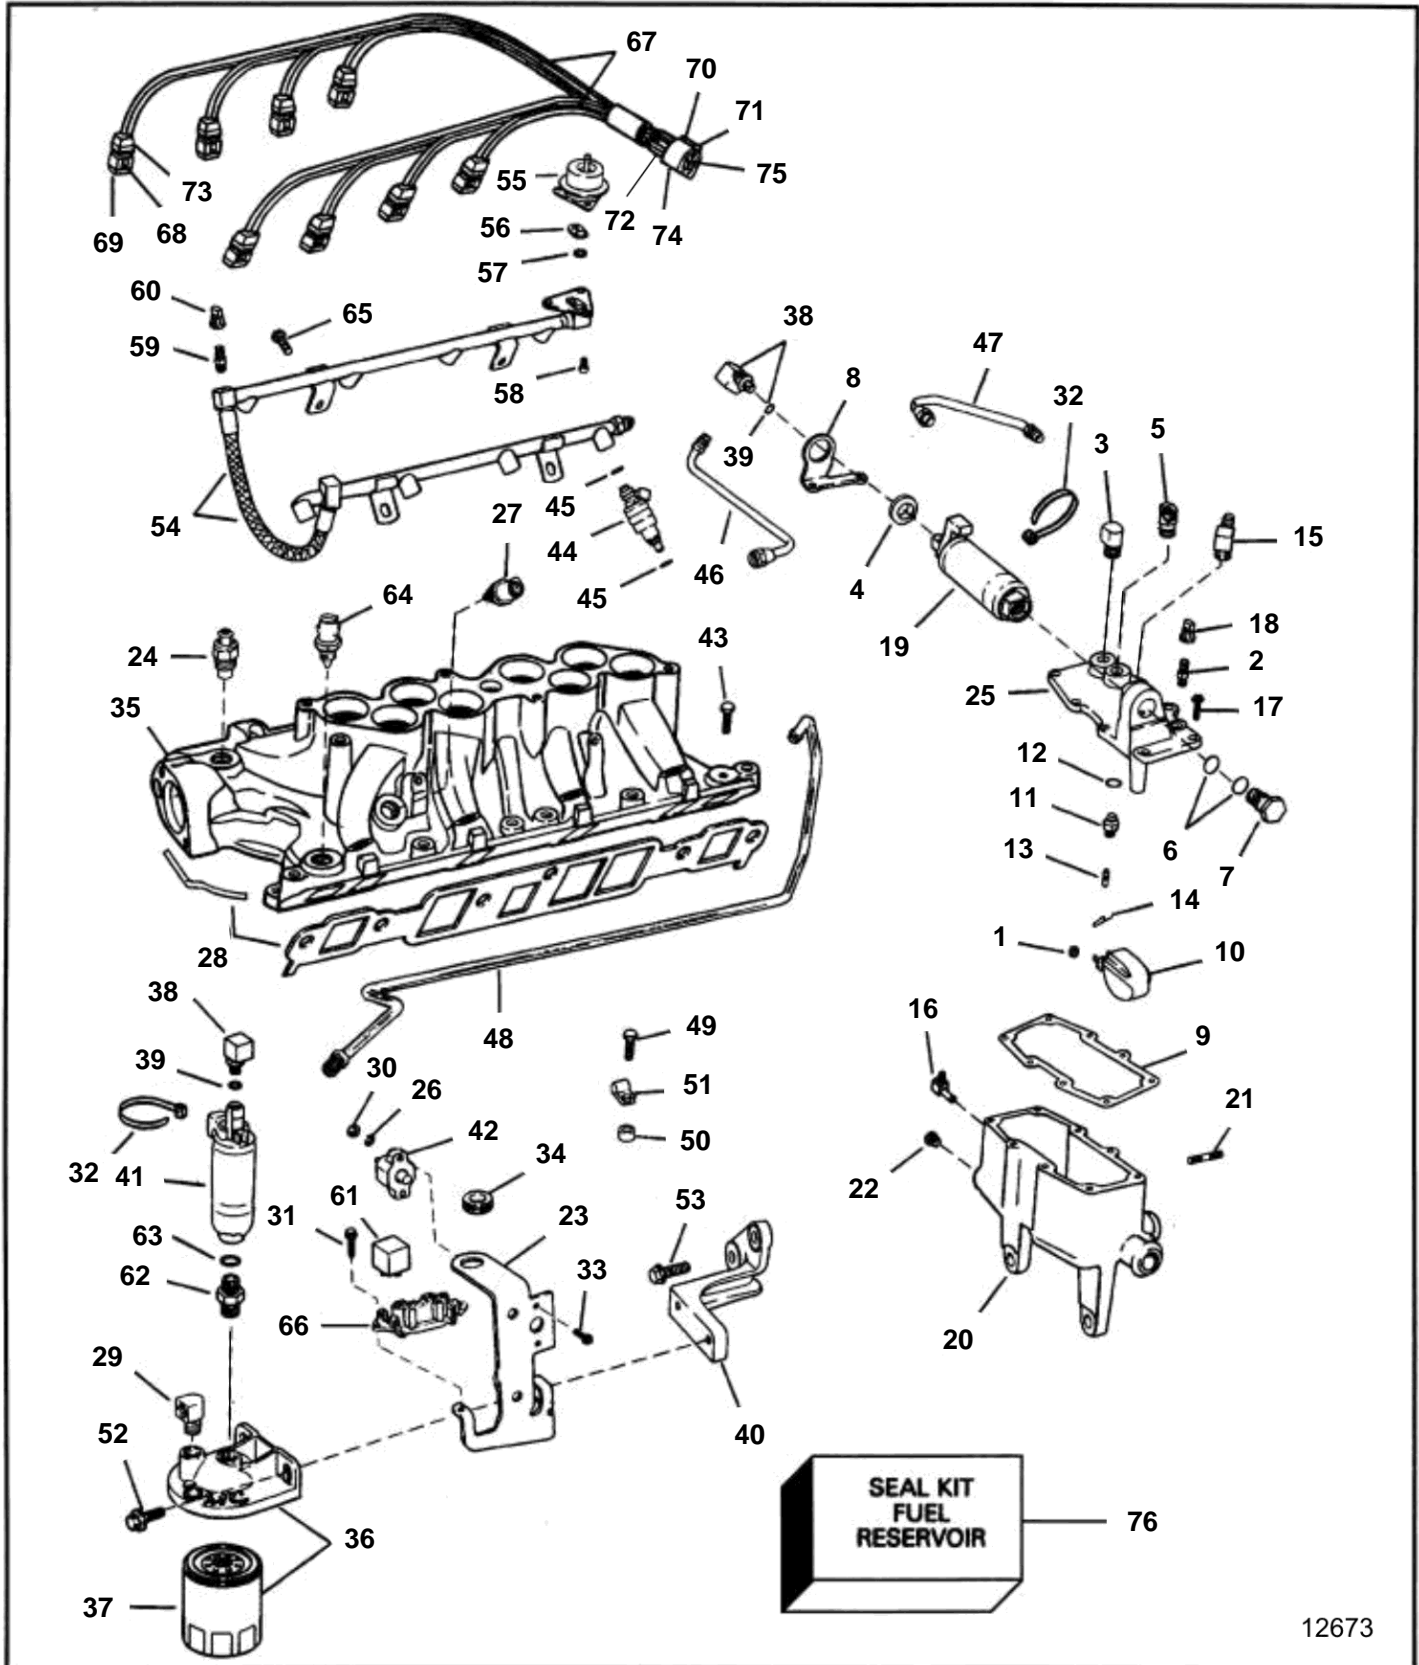

5.8FiPMDA, 5.8FiPMDM

12673

5.8FiPMDA, 5.8FiPMDM

REF	PART NO.	QTY	DESCRIPTION	NOTES
1	3852034	1	Retainer, Float to pin	
2	3854152	1	Valve, Reservoir assy	
3	3852453	1	Fitting, Cover, reservoir assy, return	
4	3852481	1	Grommet, Fuel pump to cover, reservoir assy	
5	3852506	1	Fitting, Pump to reservoir	Low pressure fuel pump
6	3853642	2	O-ring, Retainer, fuel pump	
7	3853572	1	Retainer, Fuel pump to cover	Reservoir assy
8	3853573	1	Bracket, Fuel pump grommet, reservoir assy	
9	3853574	1	Gasket, Cover, reservoir assy	
10	3853575	1	Float, Reservoir assy	
11	3853576	1	Spring seat, Float needle, reservoir assy	
12	3853577	1	Gasket, Float needle seat, reservoir assy	
13	3853578	1	Needle, Float, reservoir assy	
14	3853579	1	Clip, Needle to float, reservoir assy	
15	3853597	1	Elbow, Vent, reservoir to intake	
16	3852480	1	Elbow, Reservoir to thermostat hsg	
17	3853606	8	Screw, Cover to reservoir	Reservoir assy
18	3853616	1	Protective cap, Pressure valve	
19	3854280	1	Fuel pump, Electric	High pressure
20	3854149	1	Reservoir	
21	3852093	1	· Stud, Bracket & cooler mount	
22	3852167	1	· Plug, Reservoir drain	
23	3853544	1	Bracket, Support, fuel pump & relay mounting	
24		1	Breaker, Water temperature	Intake manifold, front
25	3854405	1	Cardboard tube, Reservoir	
26	3852001	2	Spring washer, Circuit breaker terminals	Fuel pump
27	3854158	1	Sensor, Air charge temperature	
28	3853913	1	Intake gasket kit, Intake manifold	
29	3852013	1	Elbow, Inlet, fuel filter cover	
30	3852064	2	Nut, Circuit breaker terminals	Fuel pump
31	3852208	2	Screw, Relay & cable assy	
32		2	Cable tie, Cable to fuel pump assy	
		1	Cable tie, Eng cbl to low pres fuel pump assy	
33	3853620	2	Hexagon screw, Circuit breaker to bracket	
34	3852481	1	Grommet, Fuel pump to bracket	
35		1	Inlet pipe	
36	3850861	1	Kit	
37	3851218	1	· Fuel filter	
38	3853545	1	Fitting, Fuel pump	
39	3850820	1	· O-ring, Fitting	
40	3853570	1	Bracket, Pump, filter, circuit breaker & support	
41	3854902	1	Fuel pump, Low pressure	
42	3854163	1	Automatic fuse, 20A, fuel pump	
43	3853036	1	Bolt, Intake manifold	
44		8	Injector	
45	3853733	1	O-ring	
46	3854154	1	Fuel pipe, Reservoir to fuel line, feed	
47	3854155	1	Fuel pipe, Regulator to reservoir	
48	3854165	1	Fuel pipe, Fuel pump to reservoir, low pressure	
49	3852043	1	Screw, Clamp & spacer to valve cover	
50	3853617	1	Bushing, Clamp, fuel line to volve cover	Port
51	3852231	1	Clamp, Fuel line to valve cover, port	
52	3853266	2	Screw, Fuel pump, support bracket,	Fuel filter to bracket
53	3853558	2	Screw, Fuel filter bracket to cyl head	
54	3854153	1	Fuel pipe, Fuel injectors to intake	
55		1	Regulator kit	
56	3853737	1	Gasket	
57	3853738	1	O-ring	
58		3	Screw	
59	3854152	4	Valve	
60	3853616	1	Protective cap	
61	3852259	1	Relay, Fuel pump	
62	3853493	1	Fitting, Fuel pump to fuel filter cover