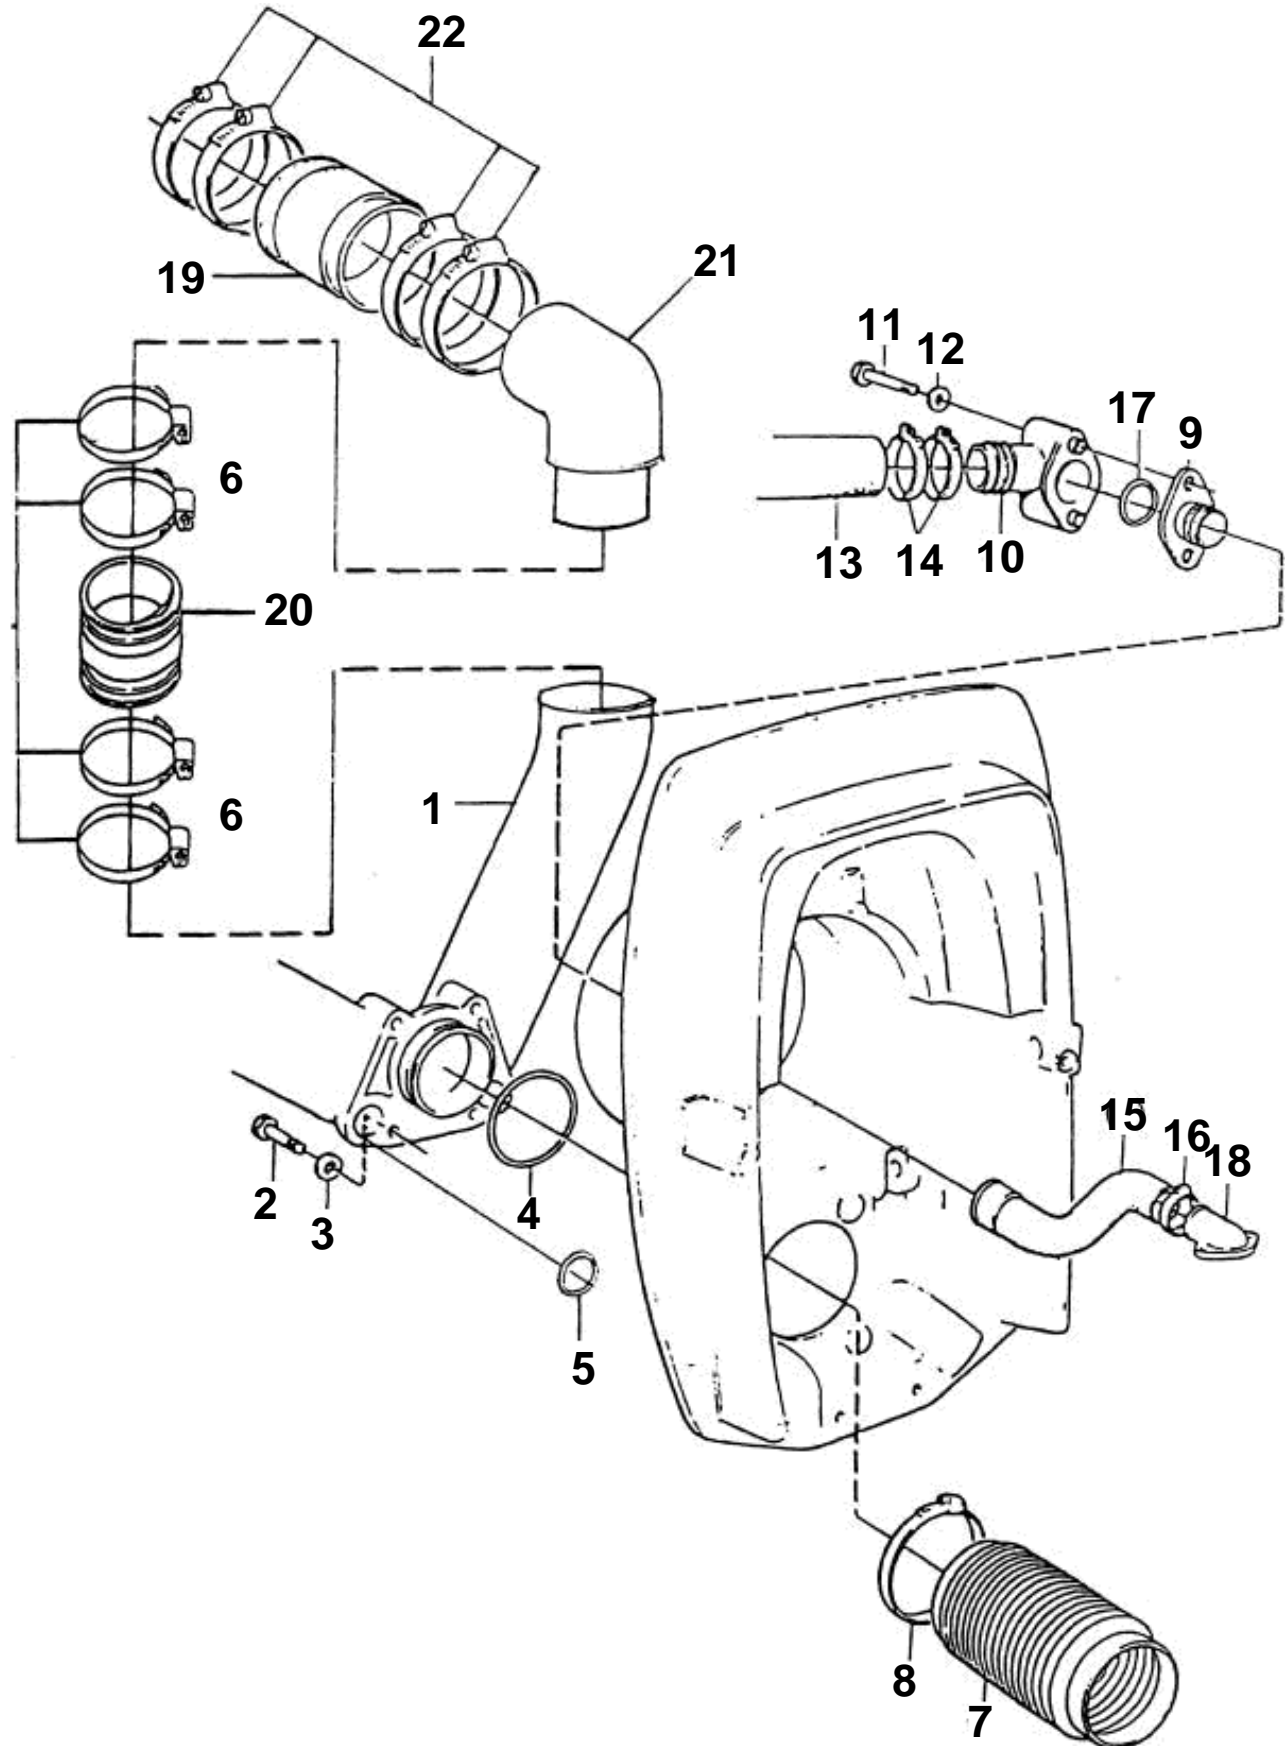

5.0FiPMDA

5.0FiPMDA

REF	PART NO.	QTY	DESCRIPTION	NOTES
1	3851000	1	Exhaust pipe	
2	970958	4	Hexagon screw	
3	960148	4	Washer	
4	925256	1	O-ring	
5	925064	2	O-ring	
6	3853791	8	Hose clamp	
7	876631	1	Bellows kit, exhaust	
8	872531	2	· Hose clamp	
9		1	Grommet	
10	872336	1	Hose connection	
11	955516	2	Hexagon screw	
12	955893	2	Washer	
13	3850416	1	Hose	HOSE - Transom to oil cooler
14	961669	2	Hose clamp	
15	876632	1	Hose kit	
16	853548	1	· Hose clamp	
17	925064	1	· O-ring	
18	872752	1	Hose connection	
19	3852696	2	Hose	
20	3852741	2	Hose	
21	3850214	2	Exhaust pipe	
22	3853860	8	Hose clamp	